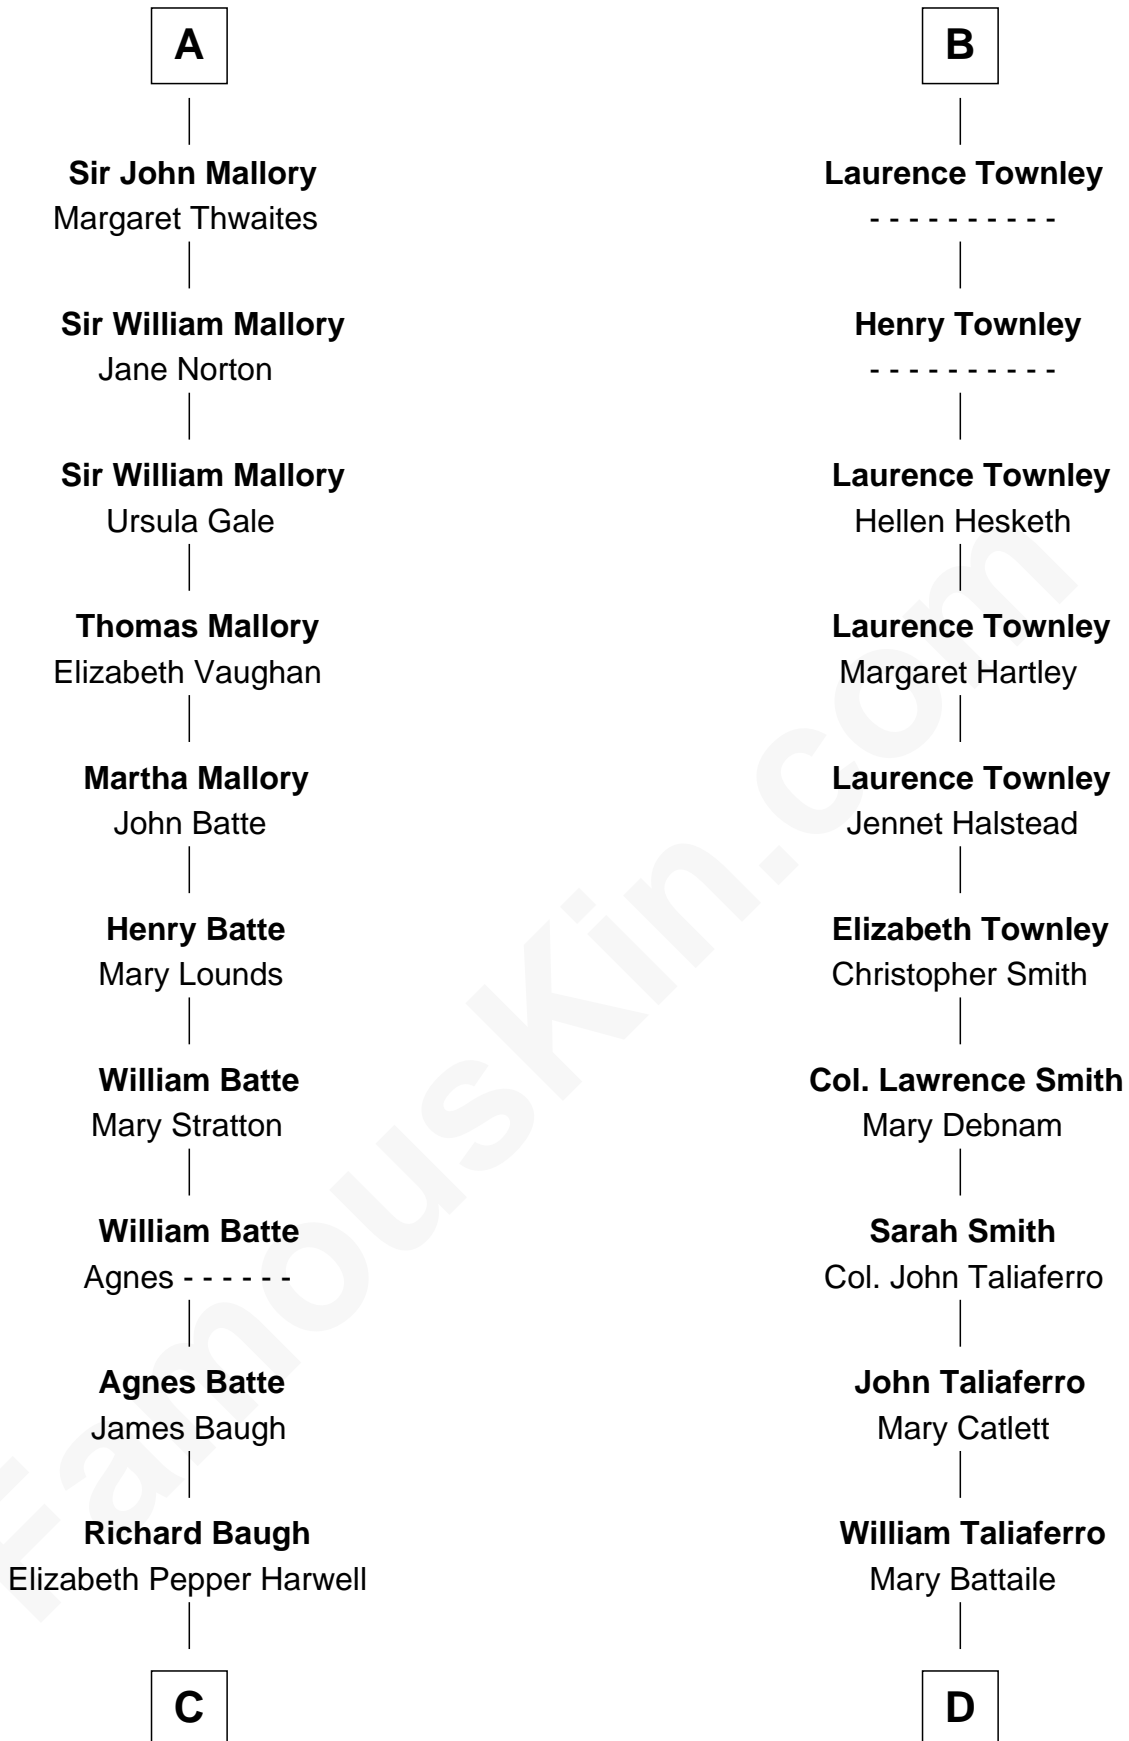

# FamousKin.com Relationship Chart of

**Judy Garland**

*Singer and Movie Actress*

20th cousin 1 time removed of

**General George C. Marshall**

*Author of "The Marshall Plan"*

**C**

**John Aldridge Baugh**

Mary Ann Marable

**Elizabeth Baugh**

William Tecumseh Gumm

**Francis Avent Gumm**

Ethel Marian Milne

**Judy Garland**

*Singer and Movie Actress*

**D**

**Nicholas Taliaferro**

Ann Champe Taliaferro

**Matilda Battaile Taliaferro**

Martin Marshall

**William Champe Marshall**

Susan Myers

**George Catlett Marshall**

Laura Emily Bradford