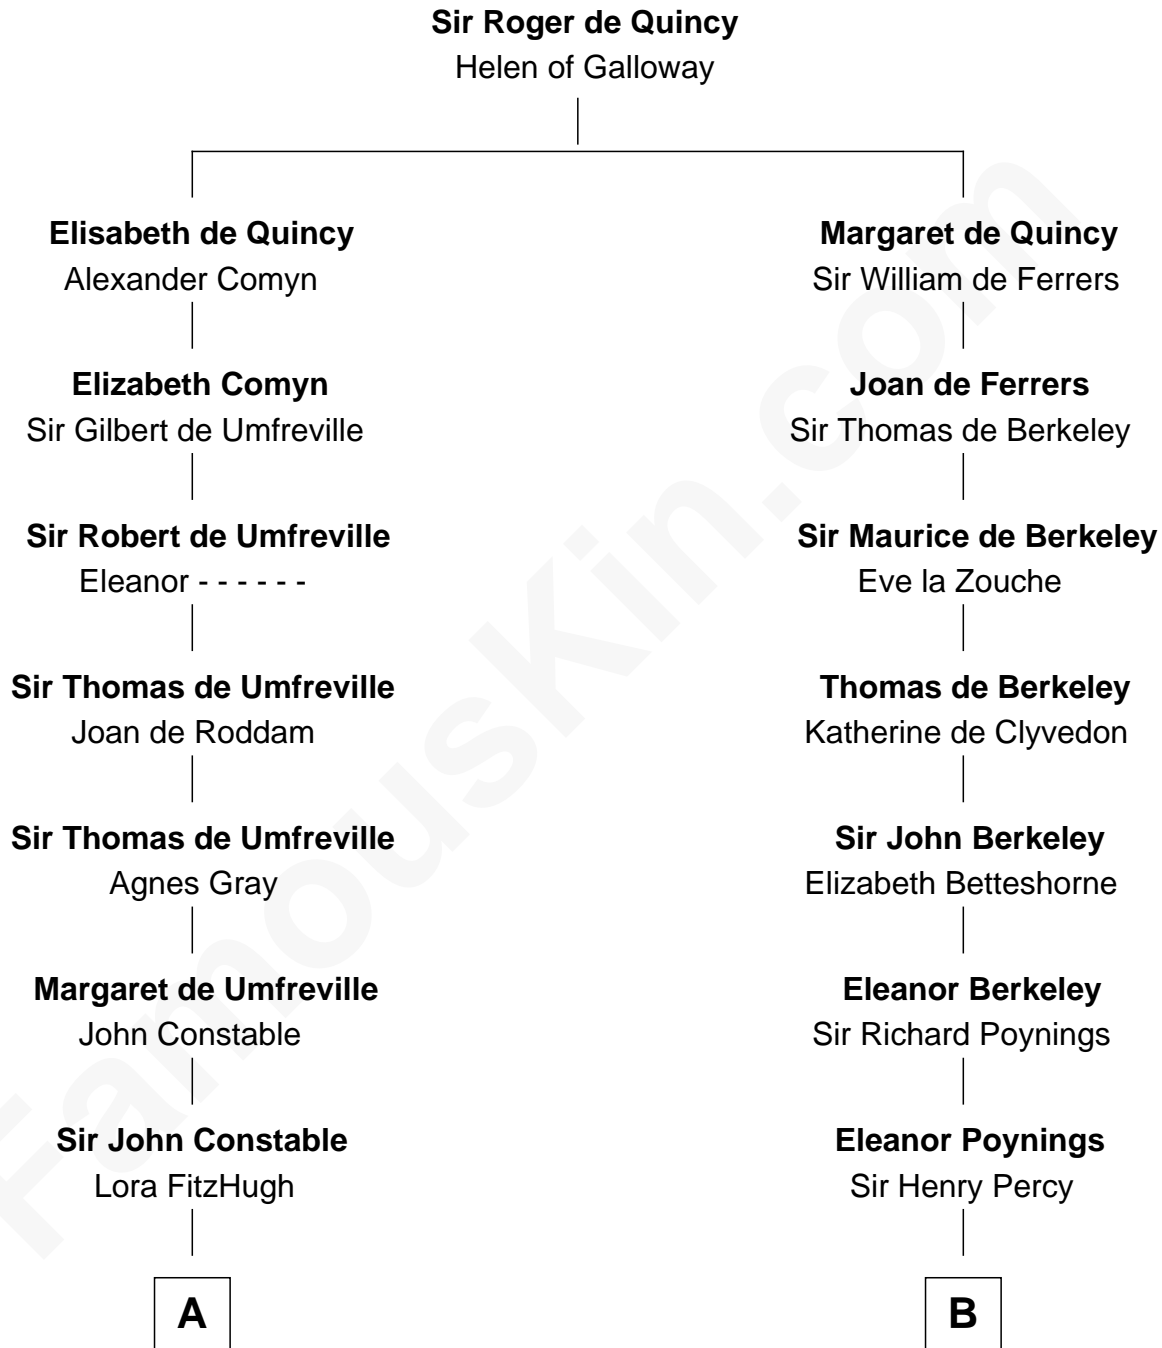

## Relationship Chart of

### Judy Garland

*Singer and Movie Actress*

17th cousin 4 times removed of

### Meriwether Lewis

*Lewis and Clark Expedition*

**C**

Richard Baugh  
Elizabeth Pepper Harwell

John Aldridge Baugh  
Mary Ann Marable

Elizabeth Baugh  
William Tecumseh Gumm

Francis Avent Gumm  
Ethel Marian Milne