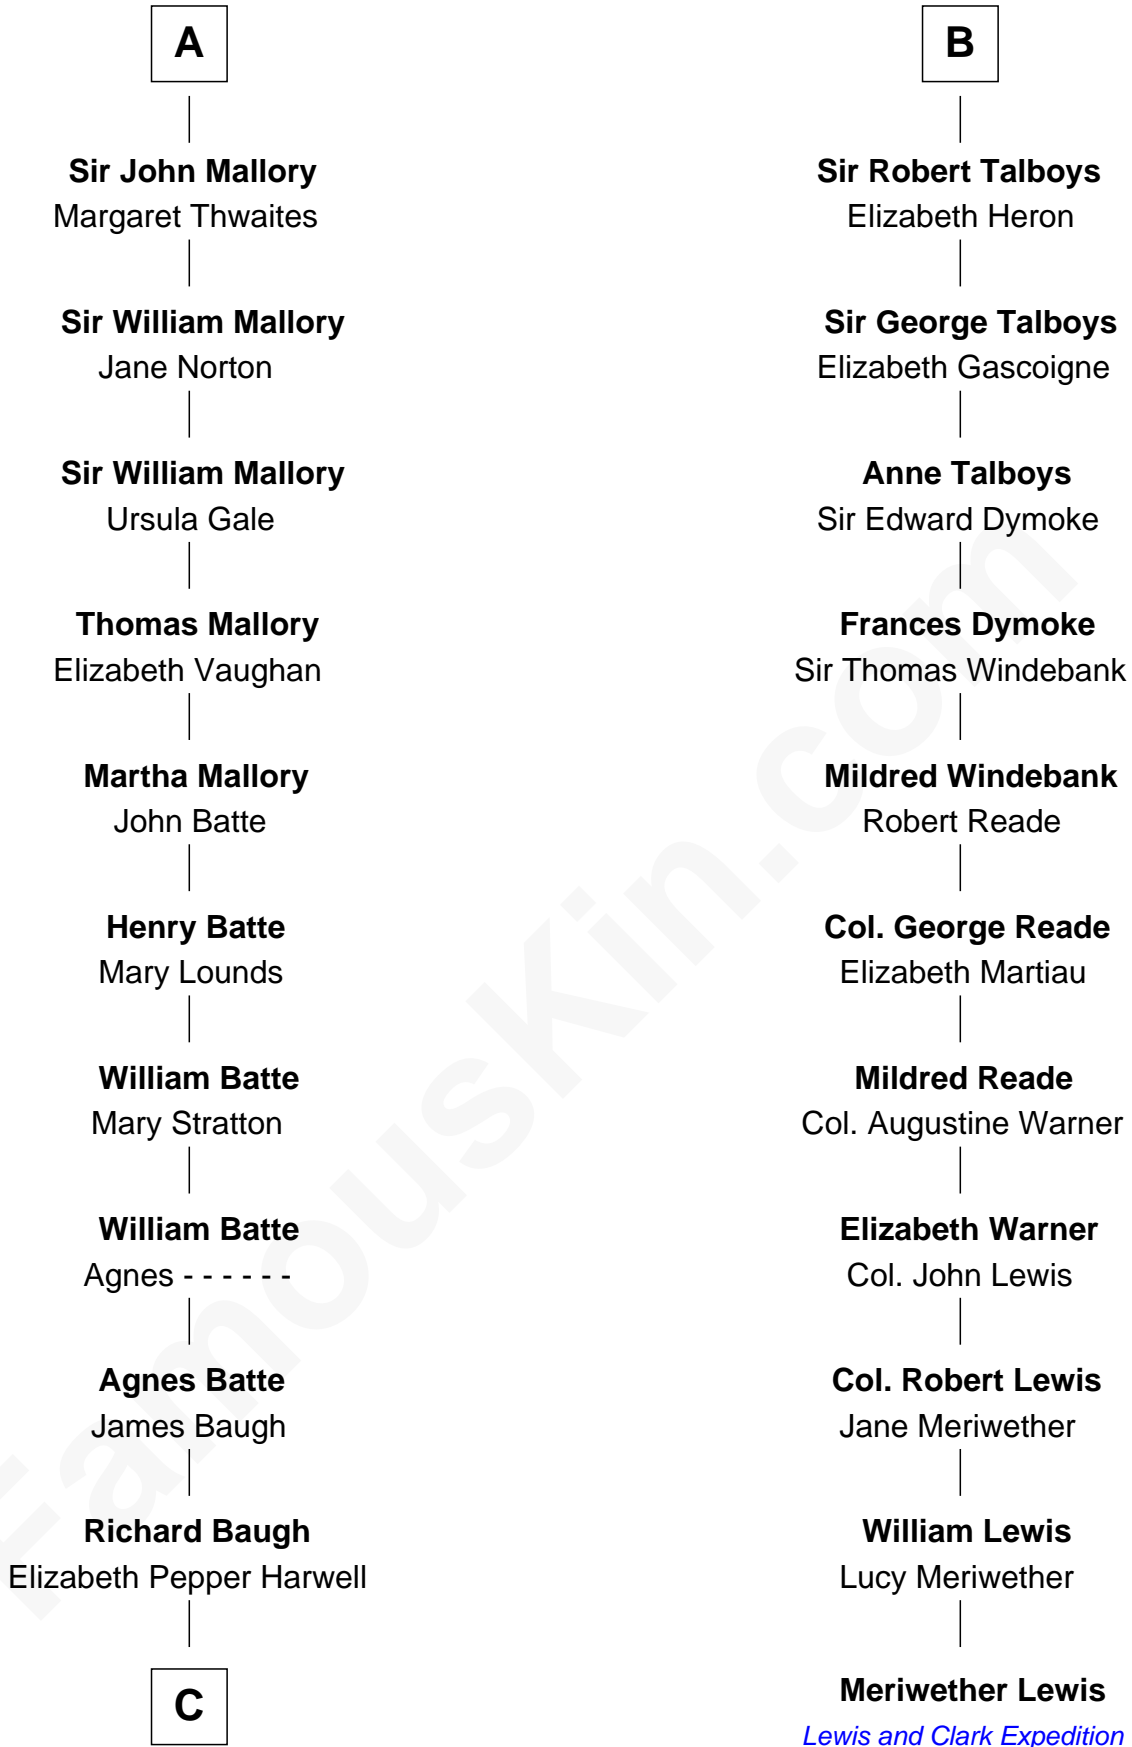

FamousKin.com Relationship Chart of

Judy Garland

Singer and Movie Actress

17th cousin 3 times removed of

Meriwether Lewis

Lewis and Clark Expedition

C

—
John Aldridge Baugh

Mary Ann Marable

—
Elizabeth Baugh

William Tecumseh Gumm

—
Francis Avent Gumm

Ethel Marian Milne

—
Judy Garland

Singer and Movie Actress

FamousKin.com