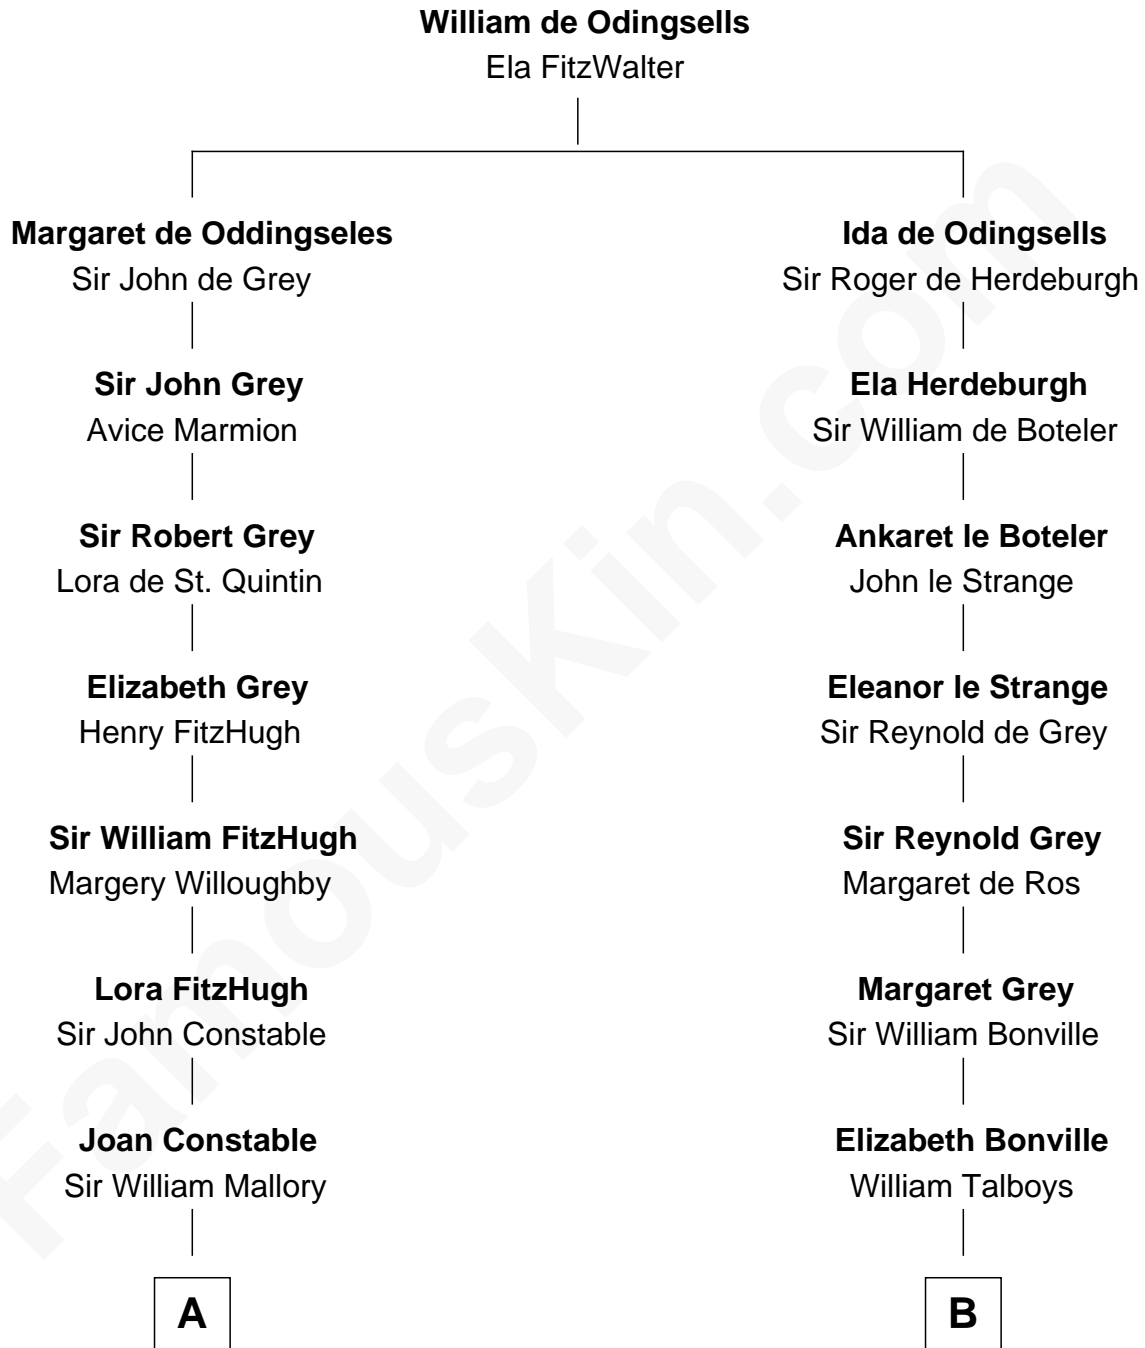

FamousKin.com Relationship Chart of

Judy Garland

Singer and Movie Actress

17th cousin 3 times removed of

Meriwether Lewis

Lewis and Clark Expedition

C

—
John Aldridge Baugh

Mary Ann Marable

—
Elizabeth Baugh

William Tecumseh Gumm

—
Francis Avent Gumm

Ethel Marian Milne

—
Judy Garland

Singer and Movie Actress

FamousKin.com