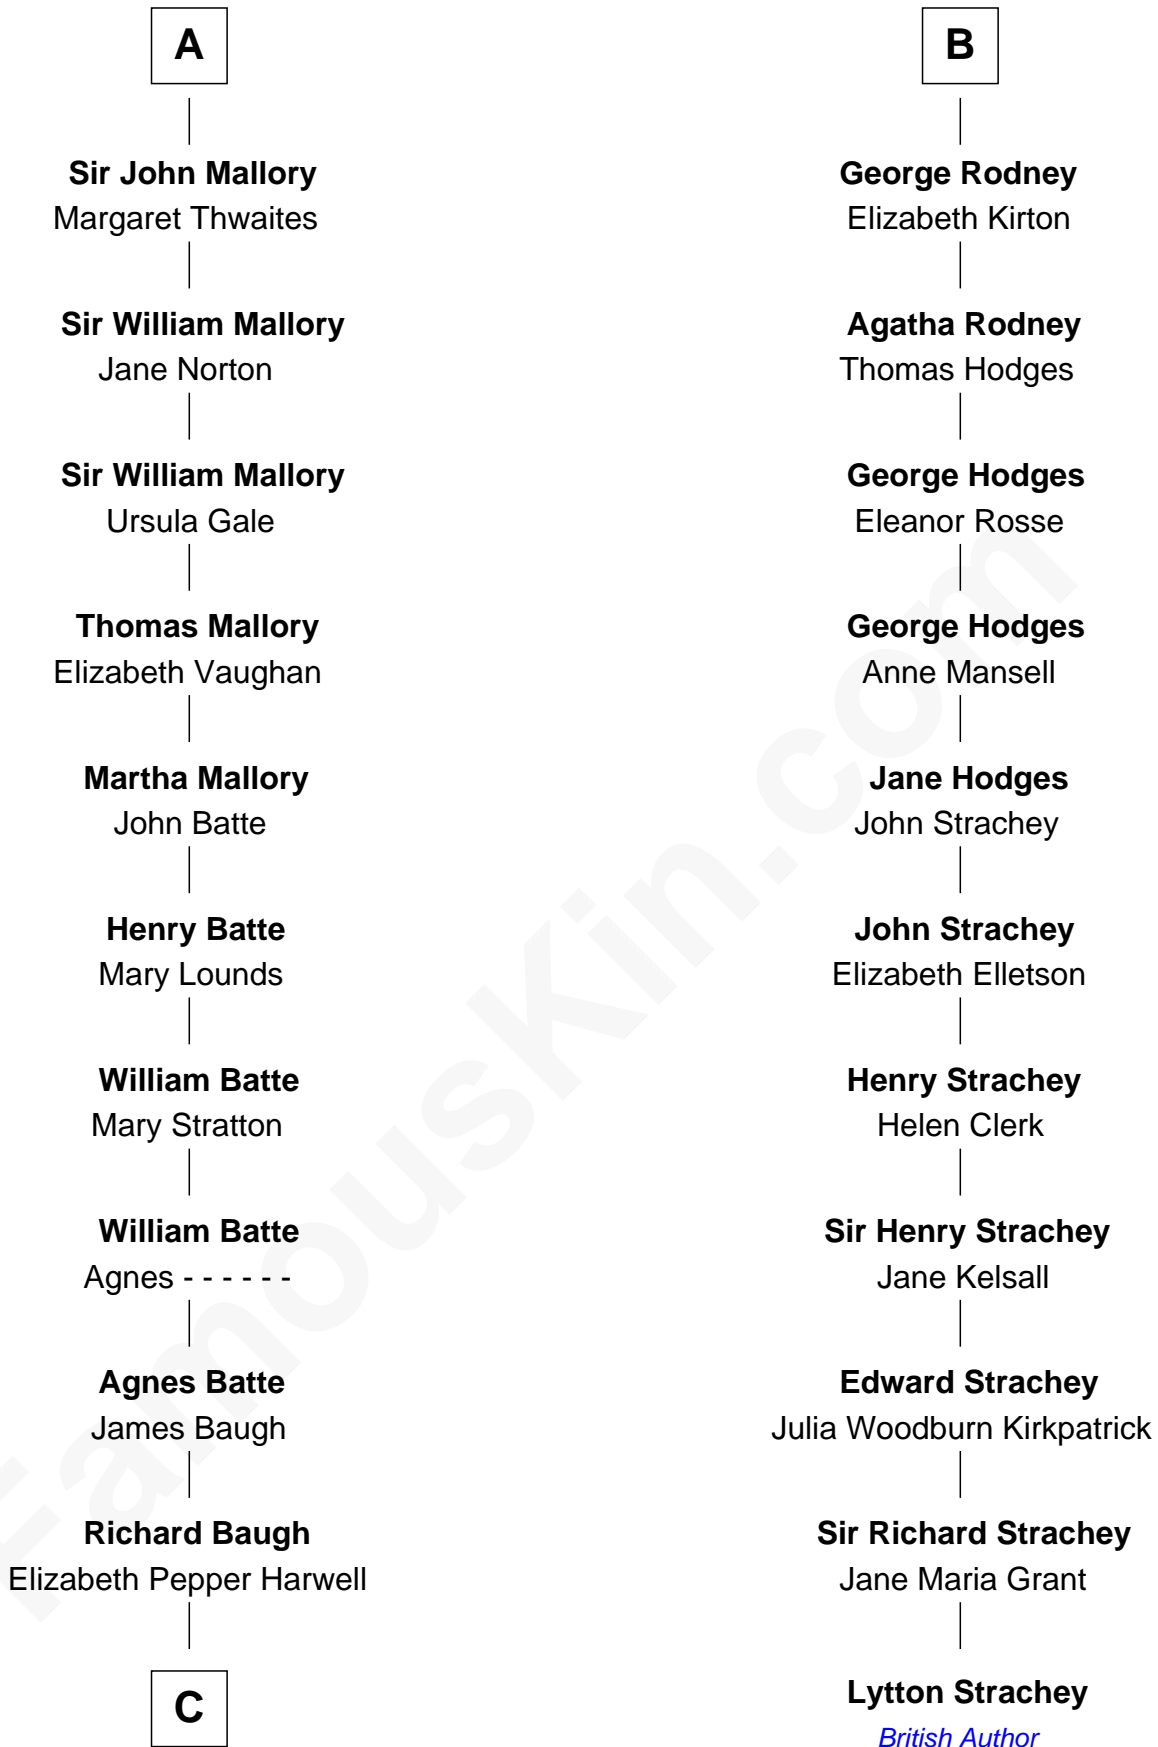

FamousKin.com Relationship Chart of

Judy Garland

Singer and Movie Actress

17th cousin 3 times removed of

Lytton Strachey

Author and Co-Founder of Bloomsbury Group

C

—
John Aldridge Baugh

Mary Ann Marable

—
Elizabeth Baugh

William Tecumseh Gumm

—
Francis Avent Gumm

Ethel Marian Milne

—
Judy Garland

Singer and Movie Actress

FamousKin.com