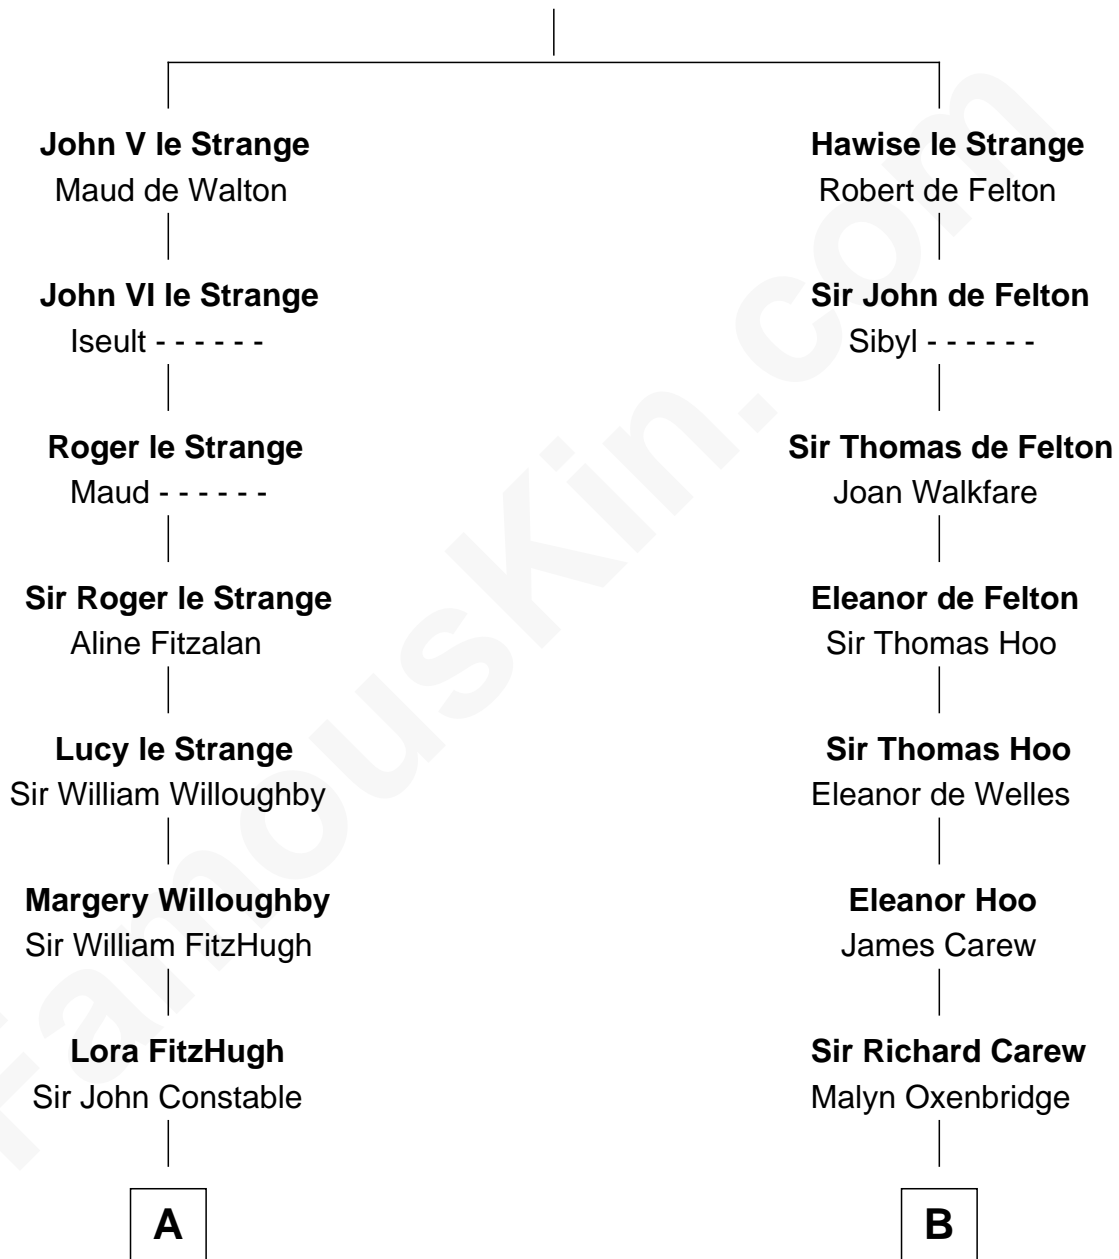

# FamousKin.com Relationship Chart of

**Judy Garland**

*Singer and Movie Actress*

18th cousin 3 times removed of

**Olivia De Havilland**

*Movie Actress*

**John IV le Strange**

Joan de Somery

FamousKin.com