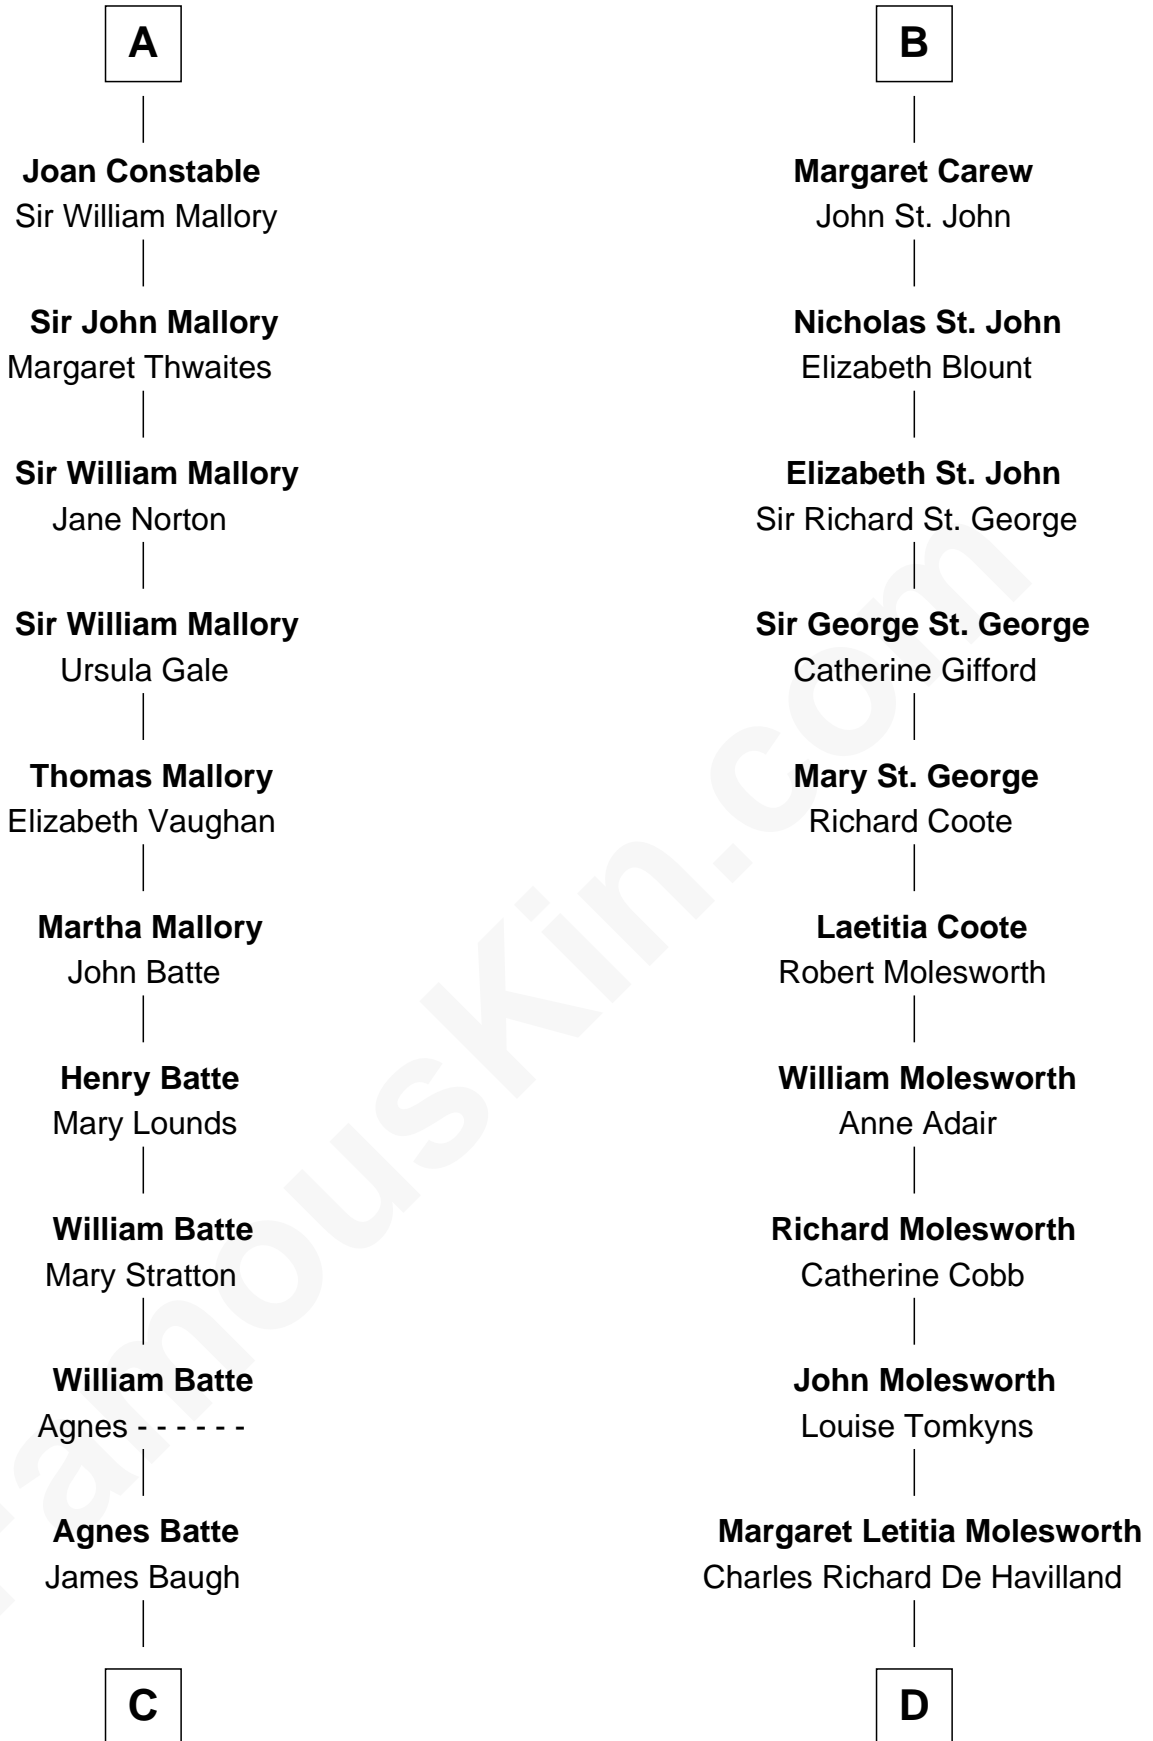

# FamousKin.com Relationship Chart of

**Judy Garland**

*Singer and Movie Actress*

18th cousin 3 times removed of

**Olivia De Havilland**

*Movie Actress*

**John IV le Strange**

Joan de Somery

FamousKin.com