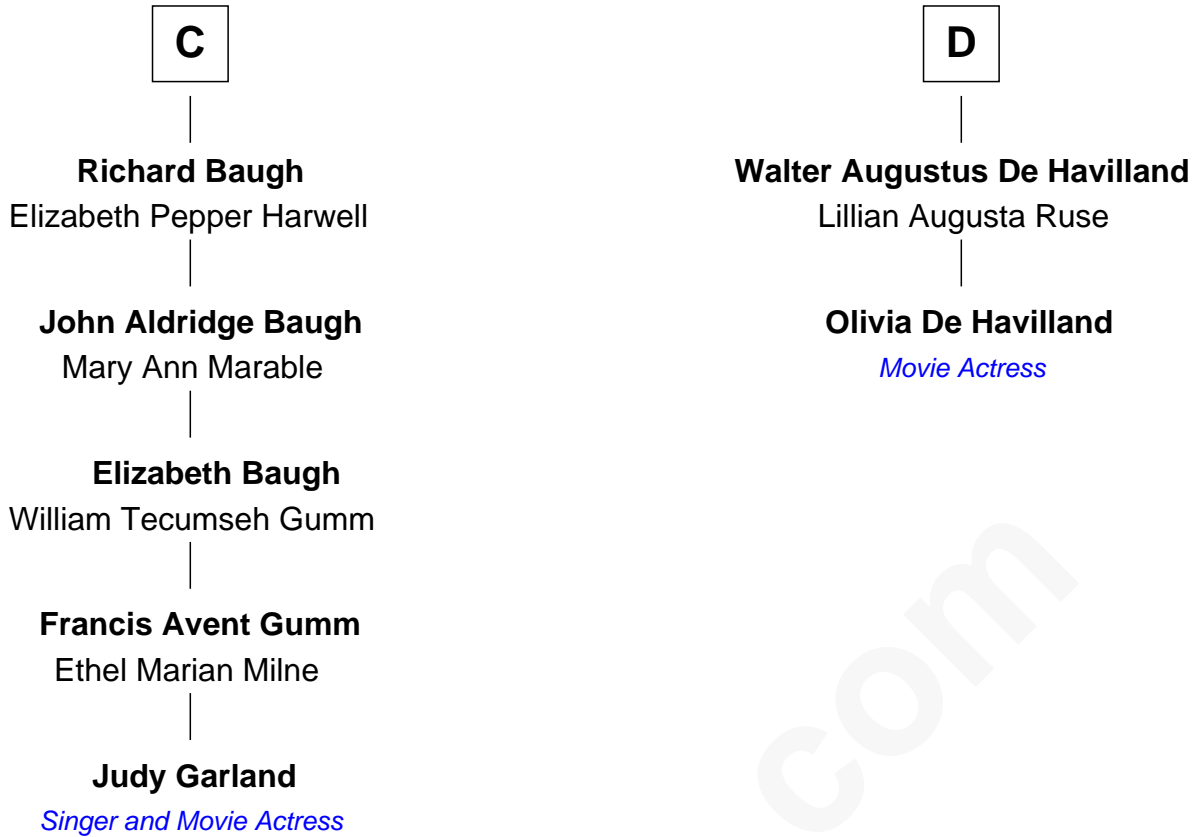

# FamousKin.com Relationship Chart of

**Judy Garland**

*Singer and Movie Actress*

18th cousin 3 times removed of

**Olivia De Havilland**

*Movie Actress*

**John IV le Strange**

Joan de Somery

FamousKin.com