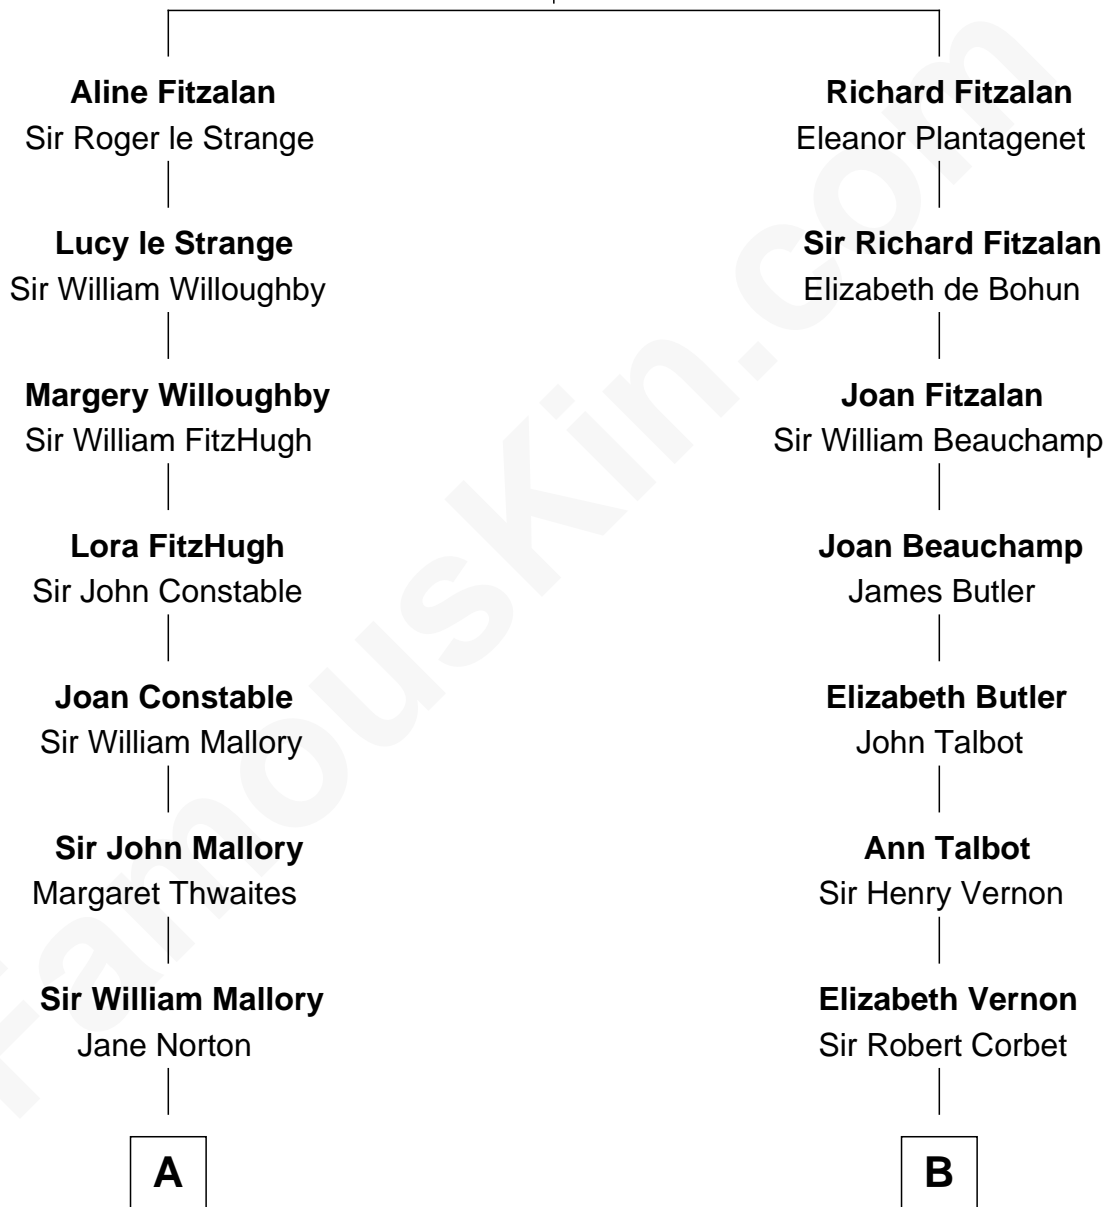

FamousKin.com Relationship Chart of

Judy Garland

Singer and Movie Actress

18th cousin of

Joan Fontaine

Movie Actress

Edmund Fitzalan

Alice de Warenne

C

Francis Avent Gumm

Ethel Marian Milne

Judy Garland

Singer and Movie Actress

D

Walter Augustus De Havilland

Lillian Augusta Ruse