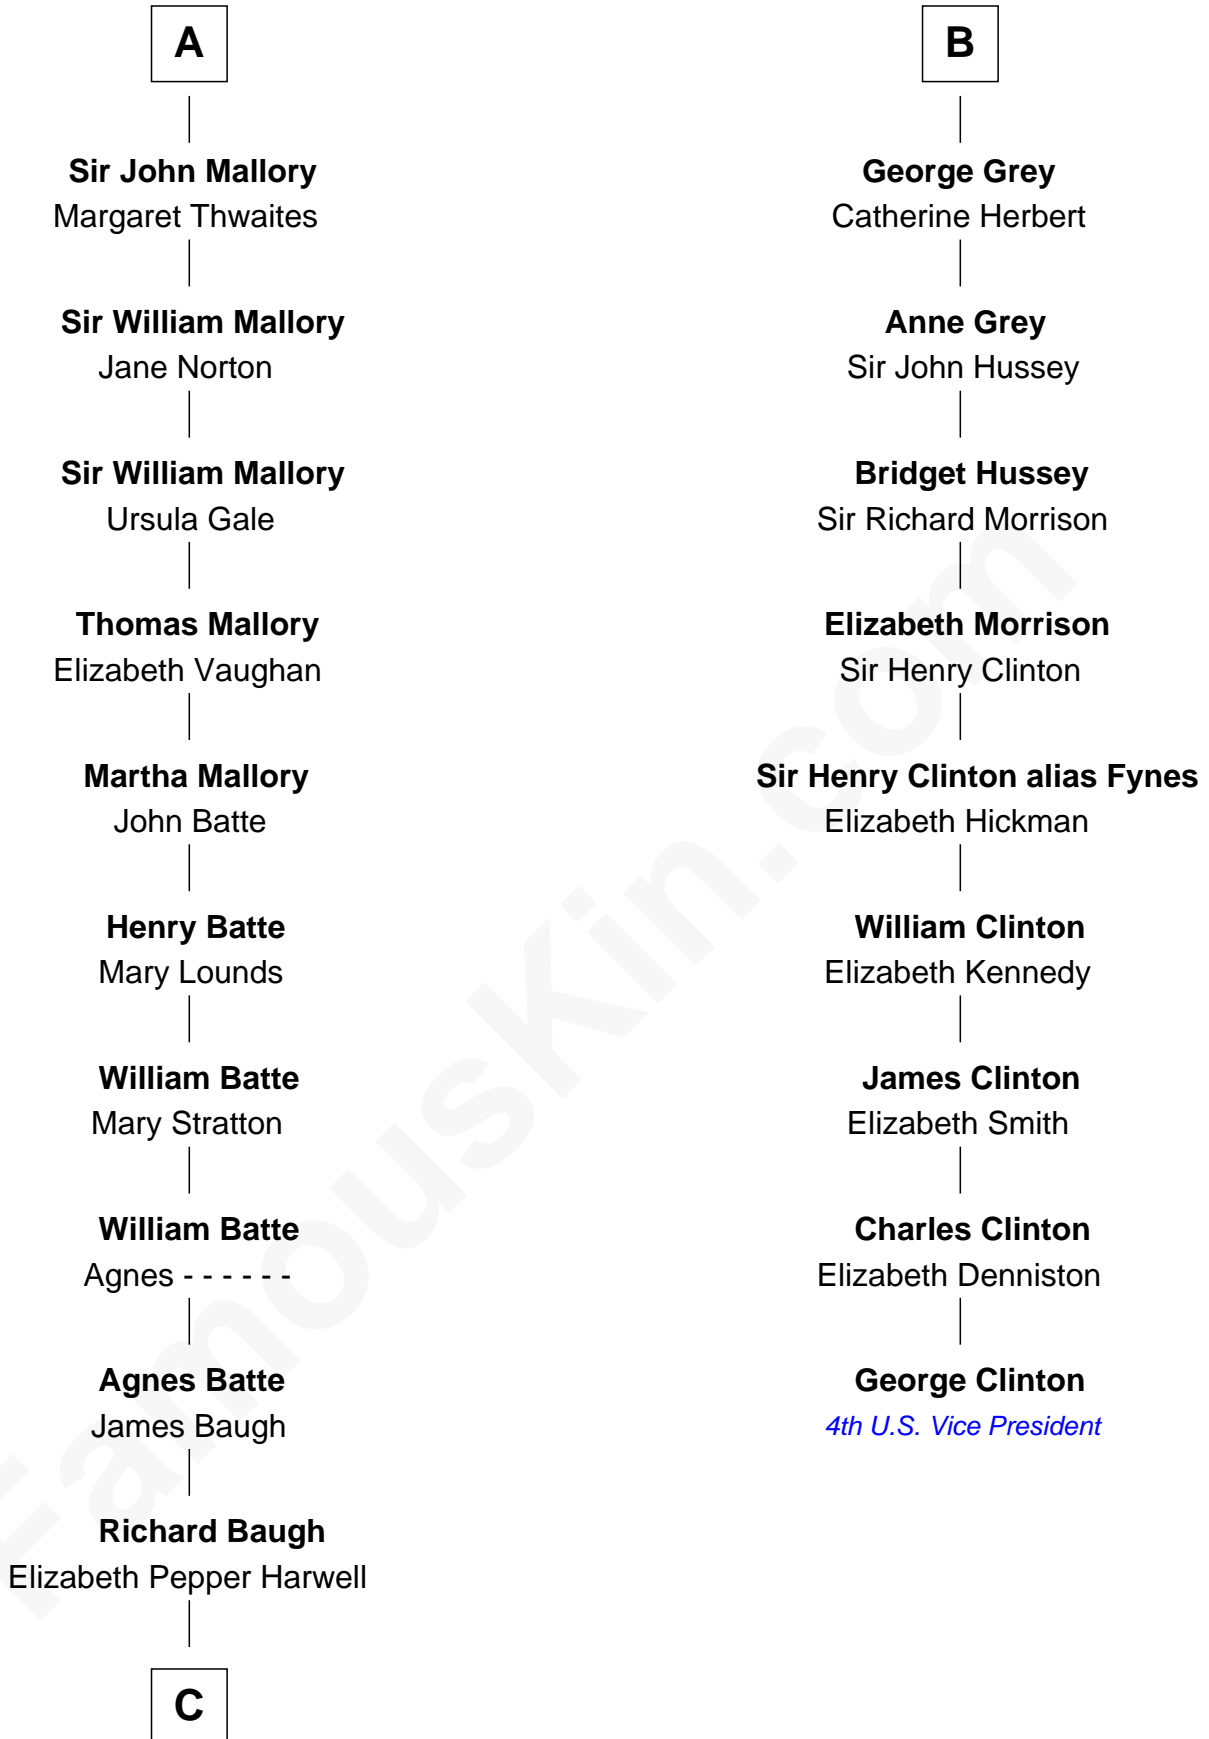

FamousKin.com Relationship Chart of

Judy Garland

Singer and Movie Actress

15th cousin 5 times removed of

George Clinton

4th U.S. Vice President

William de Odingsells

Ela FitzWalter

Sir Roger de Herdeburgh

Ela Herdeburgh

Sir William de Boteler

Ankaret le Boteler

John le Strange

Eleanor le Strange

Sir Reynold de Grey

Sir Reynold Grey

Margaret de Ros

Sir John Grey

Constance de Holand

Sir Edmund Grey

Katherine Percy

B

C

John Aldridge Baugh