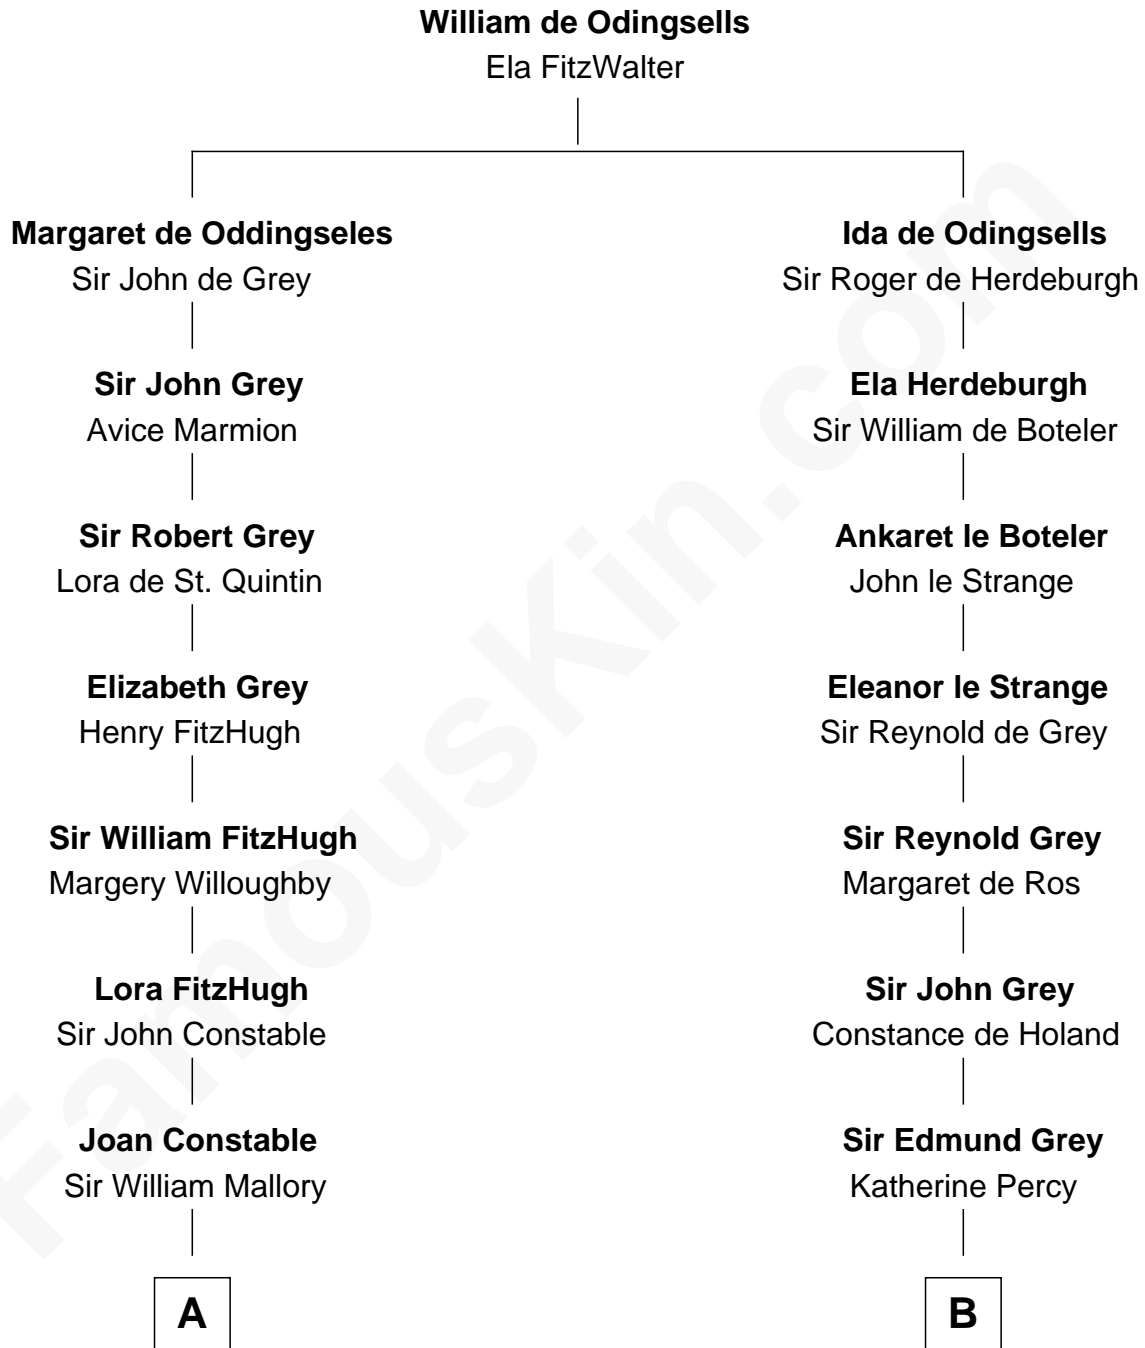

FamousKin.com Relationship Chart of

Judy Garland

Singer and Movie Actress

16th cousin 4 times removed of

DeWitt Clinton

6th Governor of New York

C

—
John Aldridge Baugh

Mary Ann Marable

—
Elizabeth Baugh

William Tecumseh Gumm

—
Francis Avent Gumm

Ethel Marian Milne

—
Judy Garland

Singer and Movie Actress

FamousKin.com