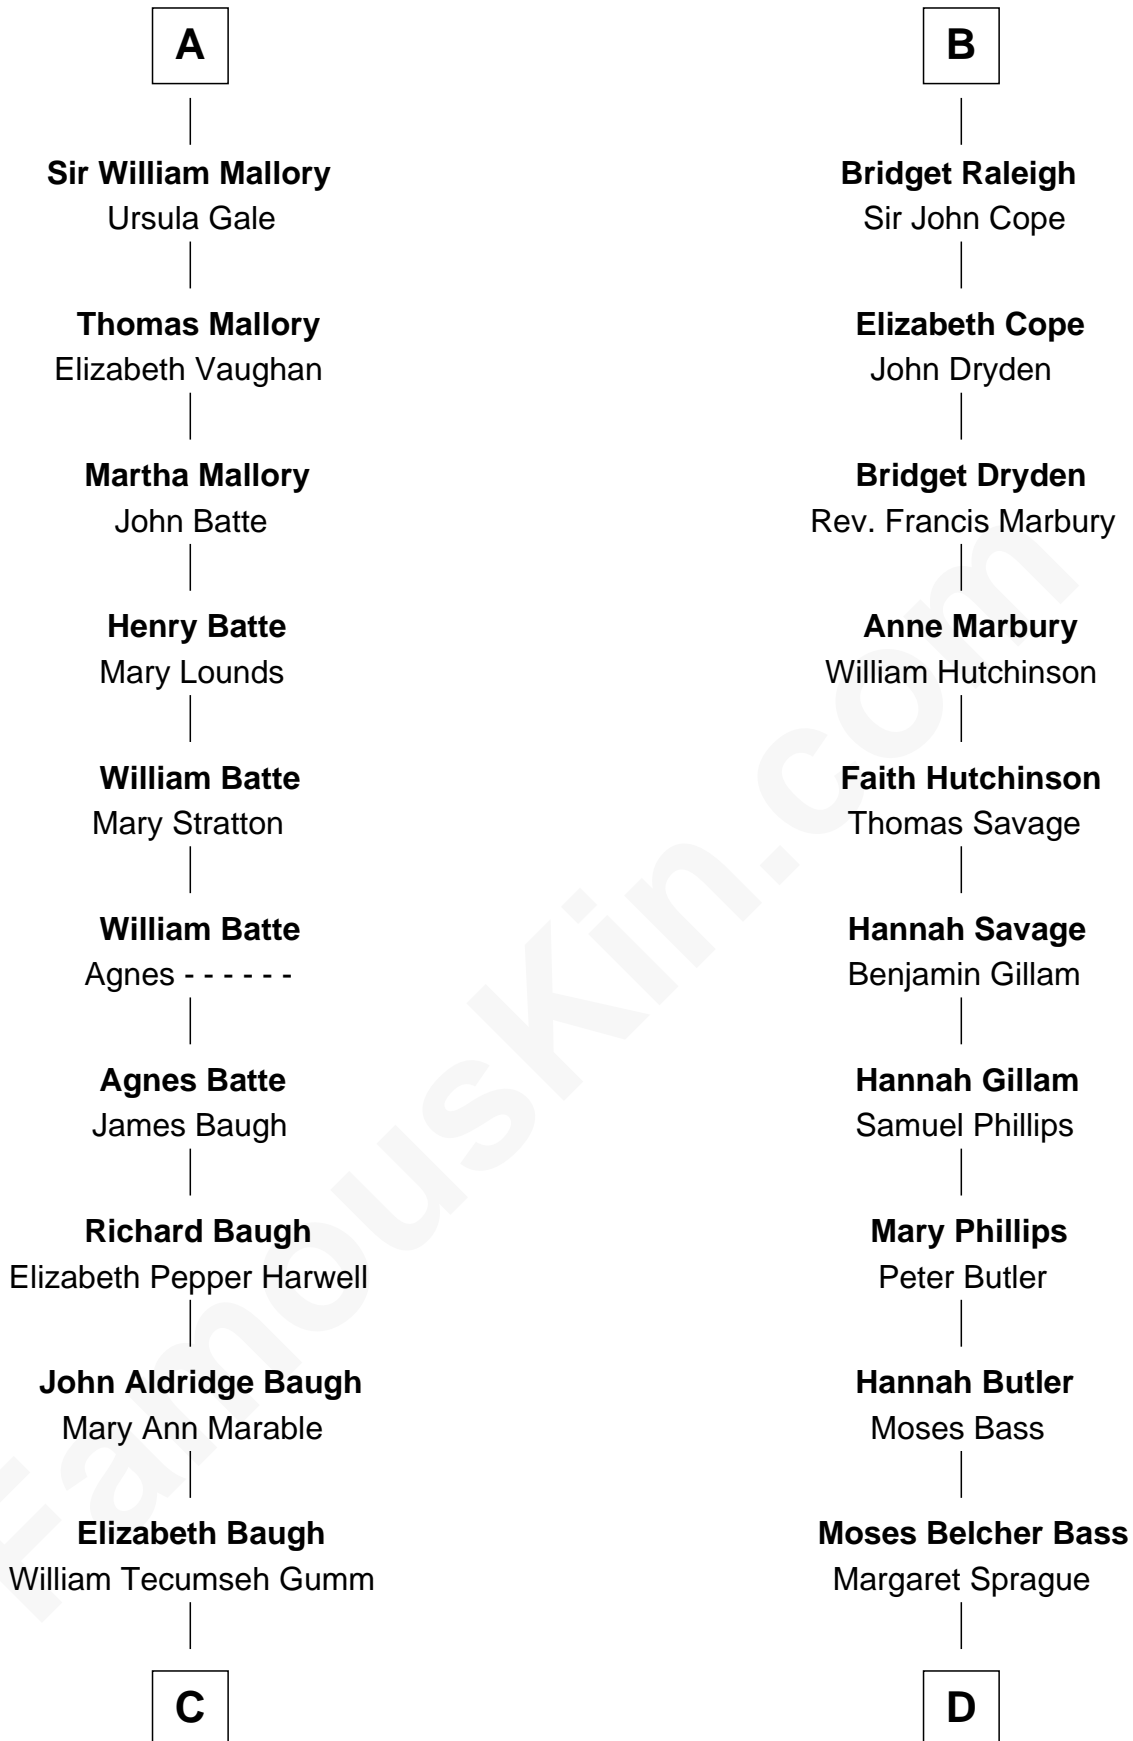

FamousKin.com Relationship Chart of

Judy Garland

Singer and Movie Actress

18th cousin 3 times removed of

Erskine Childers

4th President of Ireland

Edmund Fitzalan

Alice de Warenne

Joan Constable

Sir William Mallory

Sir John Mallory

Margaret Thwaites

Sir William Mallory

Jane Norton

A

Mary Fitzalan

William Raleigh

Sir Edward Raleigh

Margaret Verney

Sir Edward Raleigh

Anne Chamberlayne

B

C

Francis Avent Gumm