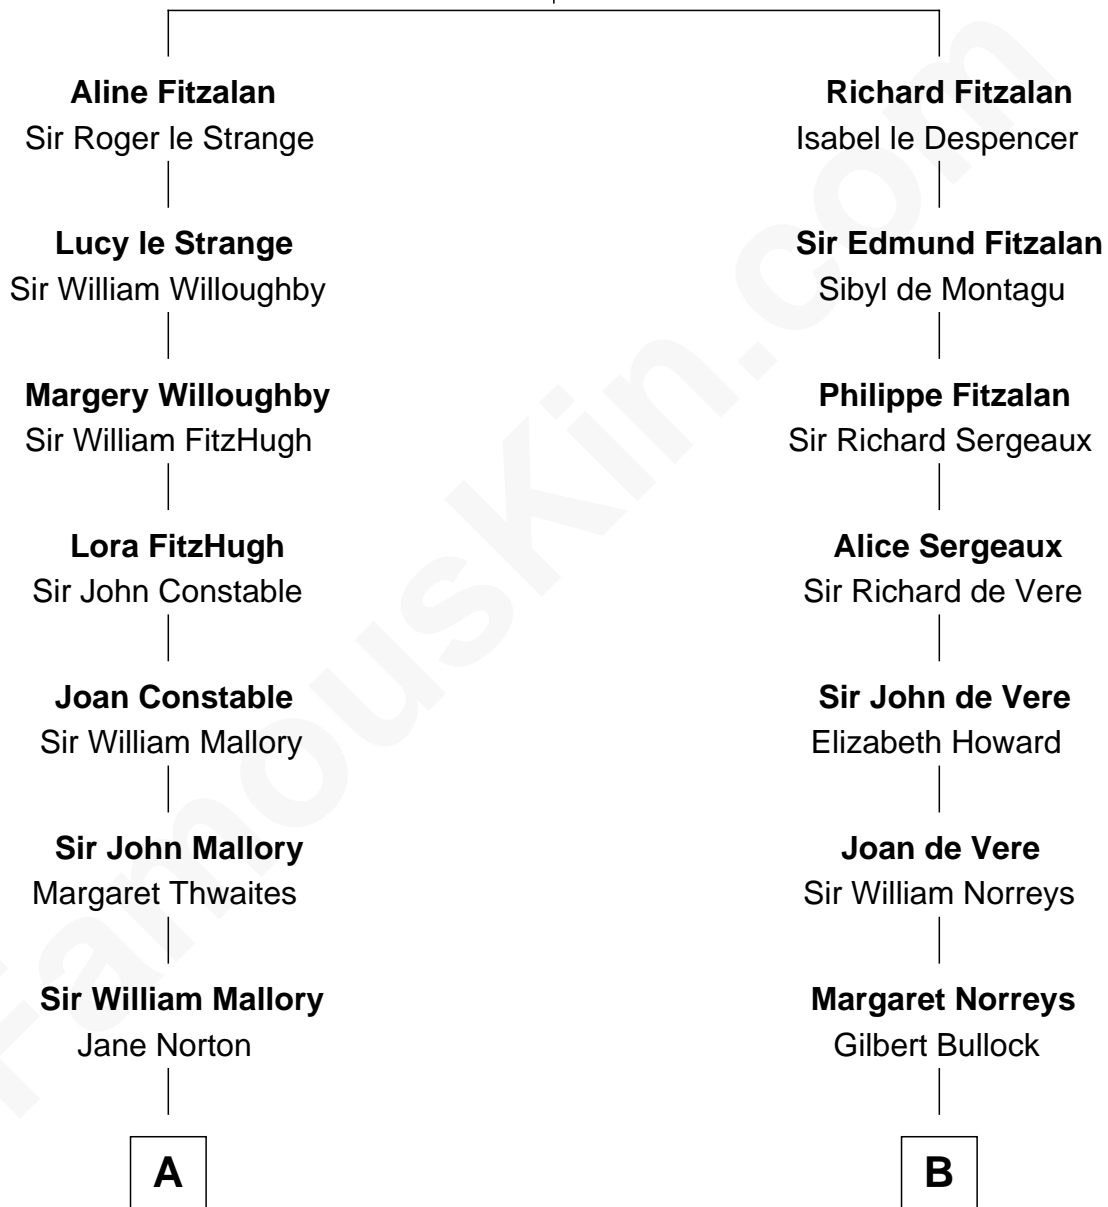

FamousKin.com Relationship Chart of

Judy Garland

Singer and Movie Actress

18th cousin 1 time removed of

Alan Ladd

Movie Actor

Edmund Fitzalan

Alice de Warenne

FamousKin.com