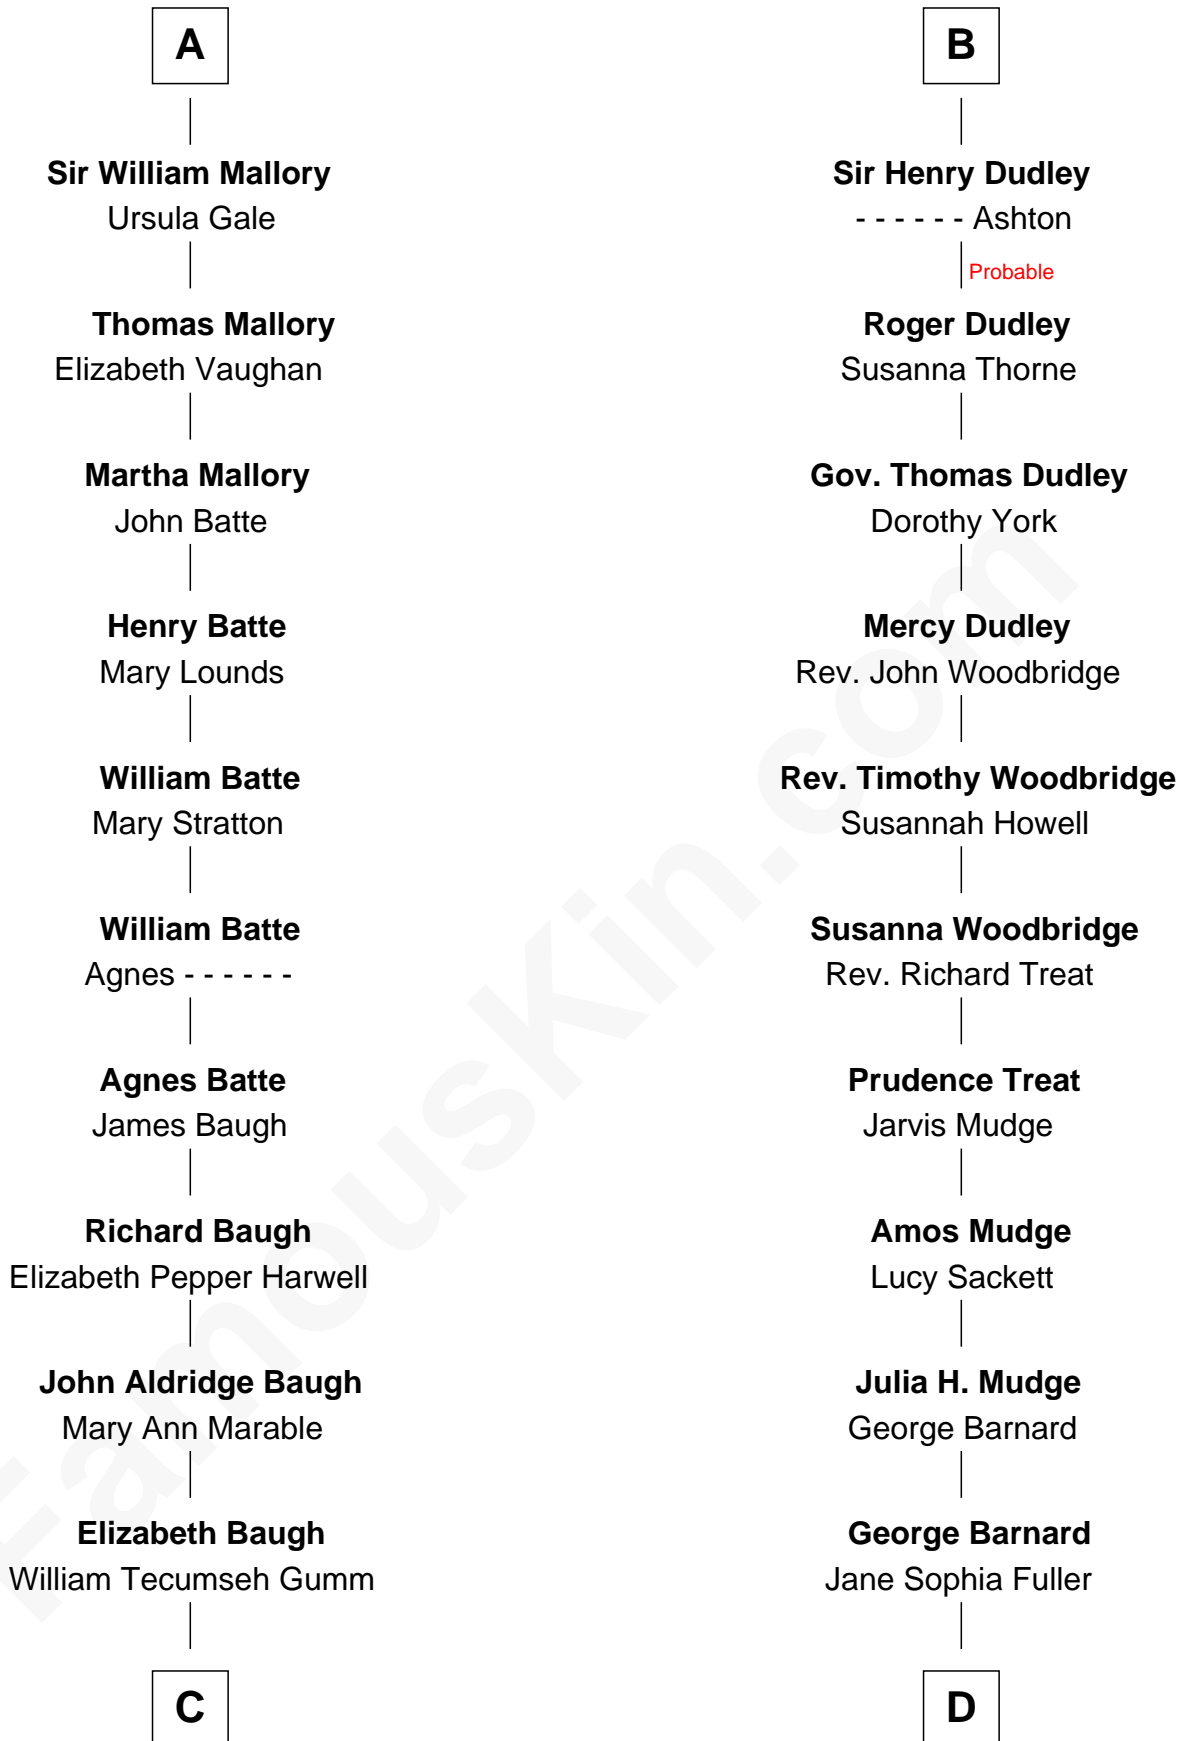

FamousKin.com Relationship Chart of

Judy Garland

Singer and Movie Actress

18th cousin 1 time removed of

Dick Clark

Radio and TV Host

Edmund Fitzalan

Alice de Warenne

C

Francis Avent Gumm

Ethel Marian Milne

Judy Garland

Singer and Movie Actress

D

Charles Fuller Barnard

Anna May Aldridge

Julia Fuller Barnard

Richard Augustus Clark

Dick Clark

Radio and TV Host

FamousKin.com