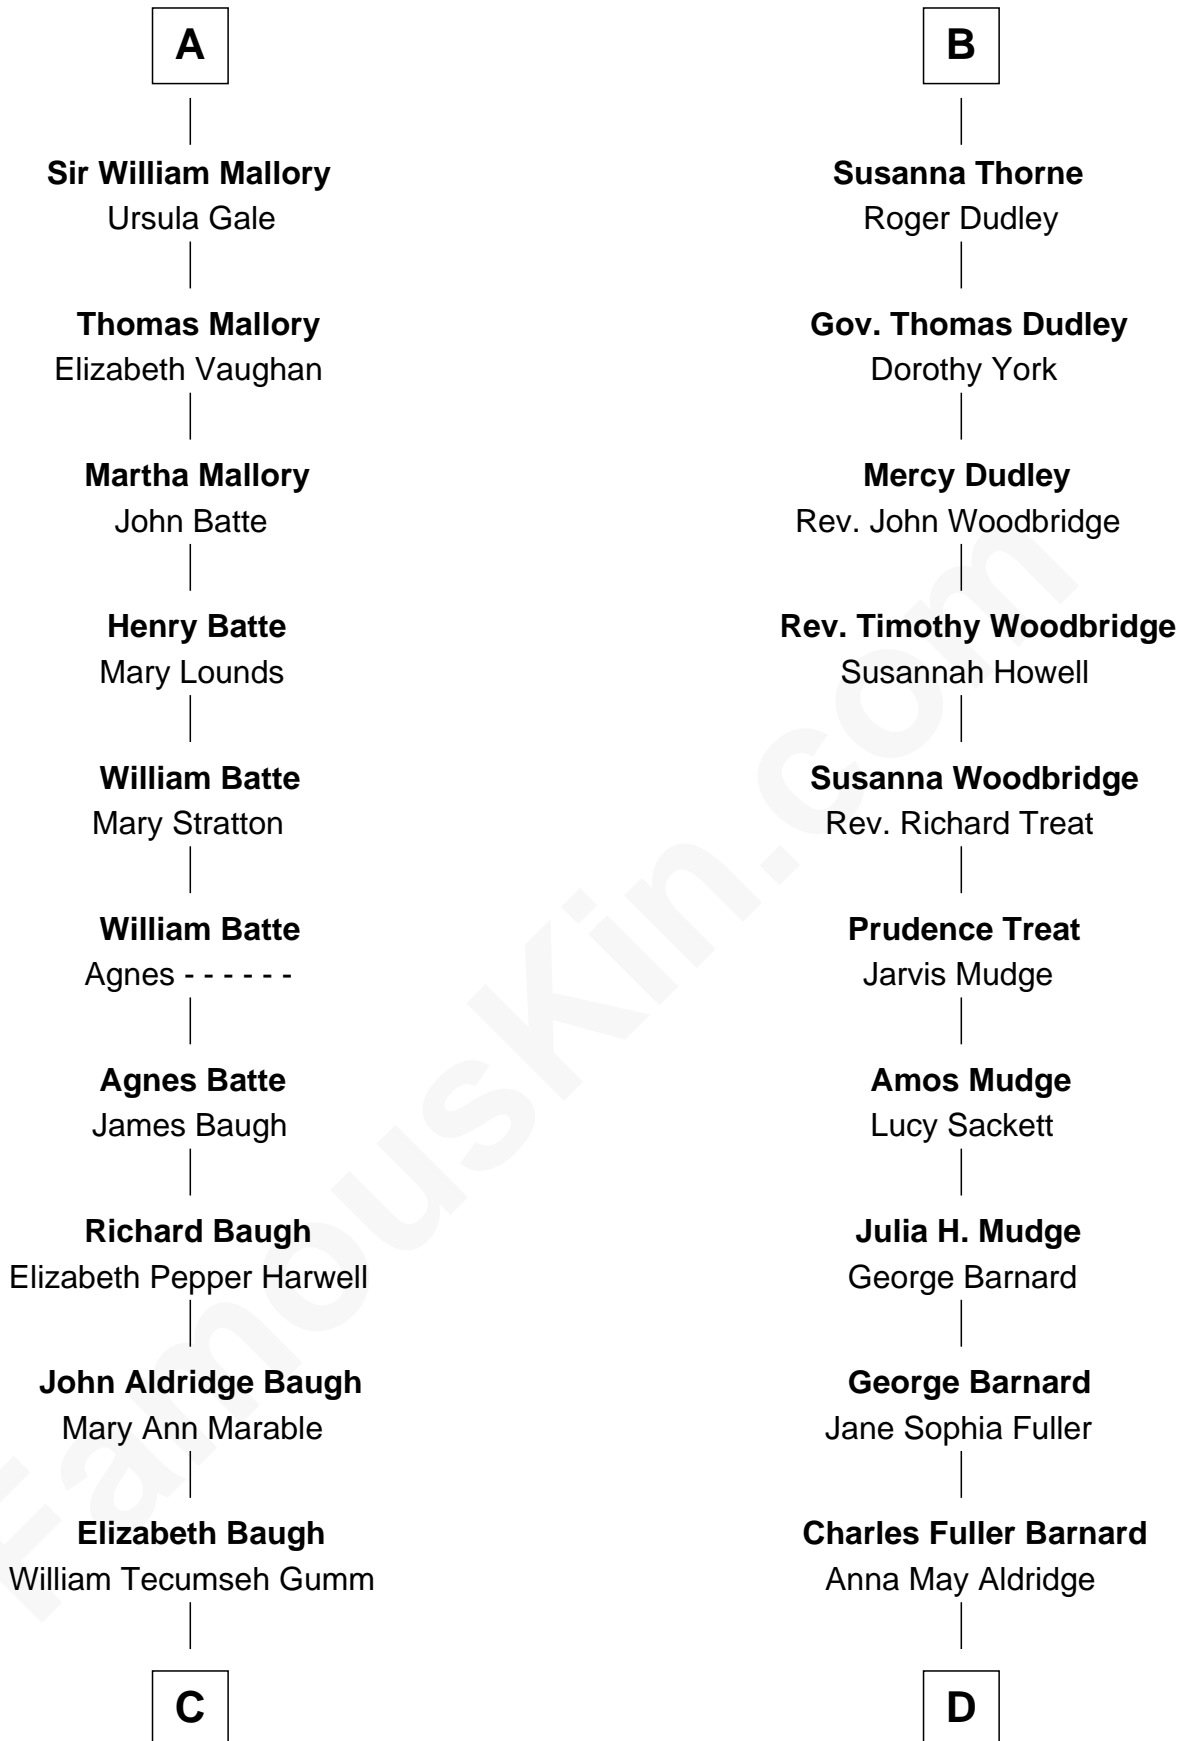

FamousKin.com Relationship Chart of

Judy Garland

Singer and Movie Actress

18th cousin of

Dick Clark

Radio and TV Host

Sir John Grey

Avice Marmion

Sir Robert Grey
Lora de St. Quintin

Elizabeth Grey
Henry FitzHugh

Sir William FitzHugh
Margery Willoughby

Lora FitzHugh
Sir John Constable

Joan Constable
Sir William Mallory

Sir John Mallory
Margaret Thwaites

Sir William Mallory
Jane Norton

A

Maud Grey

Sir Thomas Harcourt

Sir Thomas Harcourt
Jane Fraunceys

Sir Richard Harcourt
Edith St. Clair

Alice Harcourt
William Bessiles

Elizabeth Bessiles
Richard Fettiplace

Anne Fettiplace
Edward Purefoy

Mary Purefoy
Thomas Thorne

B

C

Francis Avent Gumm

Ethel Marian Milne

Judy Garland

Singer and Movie Actress