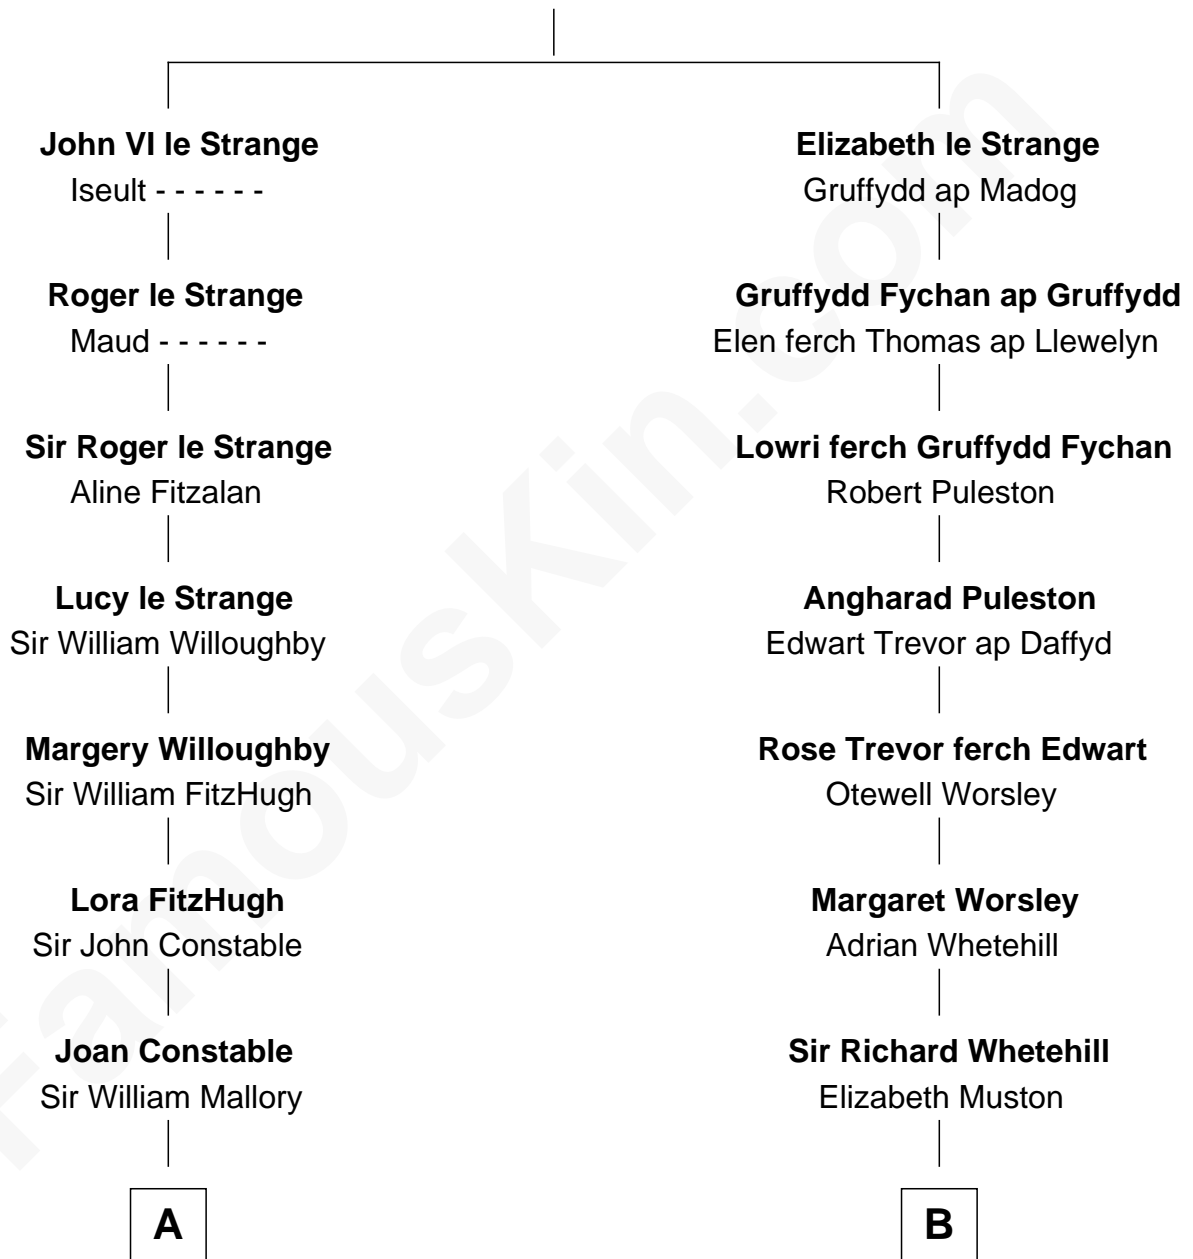

# FamousKin.com Relationship Chart of

**Judy Garland**

*Singer and Movie Actress*

20th cousin of

**James Spader**

*TV and Movie Actor*

**John V le Strange**

Maud de Walton

**C**

**John Aldridge Baugh**

Mary Ann Marable

**Elizabeth Baugh**

William Tecumseh Gumm

**Francis Avent Gumm**

Ethel Marian Milne

**Judy Garland**

*Singer and Movie Actress*

**D**

**Edward Abbott Fraser**

Myrtle H. Brown

**James Randall Fraser**

Elizabeth Higginson Bowditch

**Jean Fraser**

Stoddard Greenwood Spader