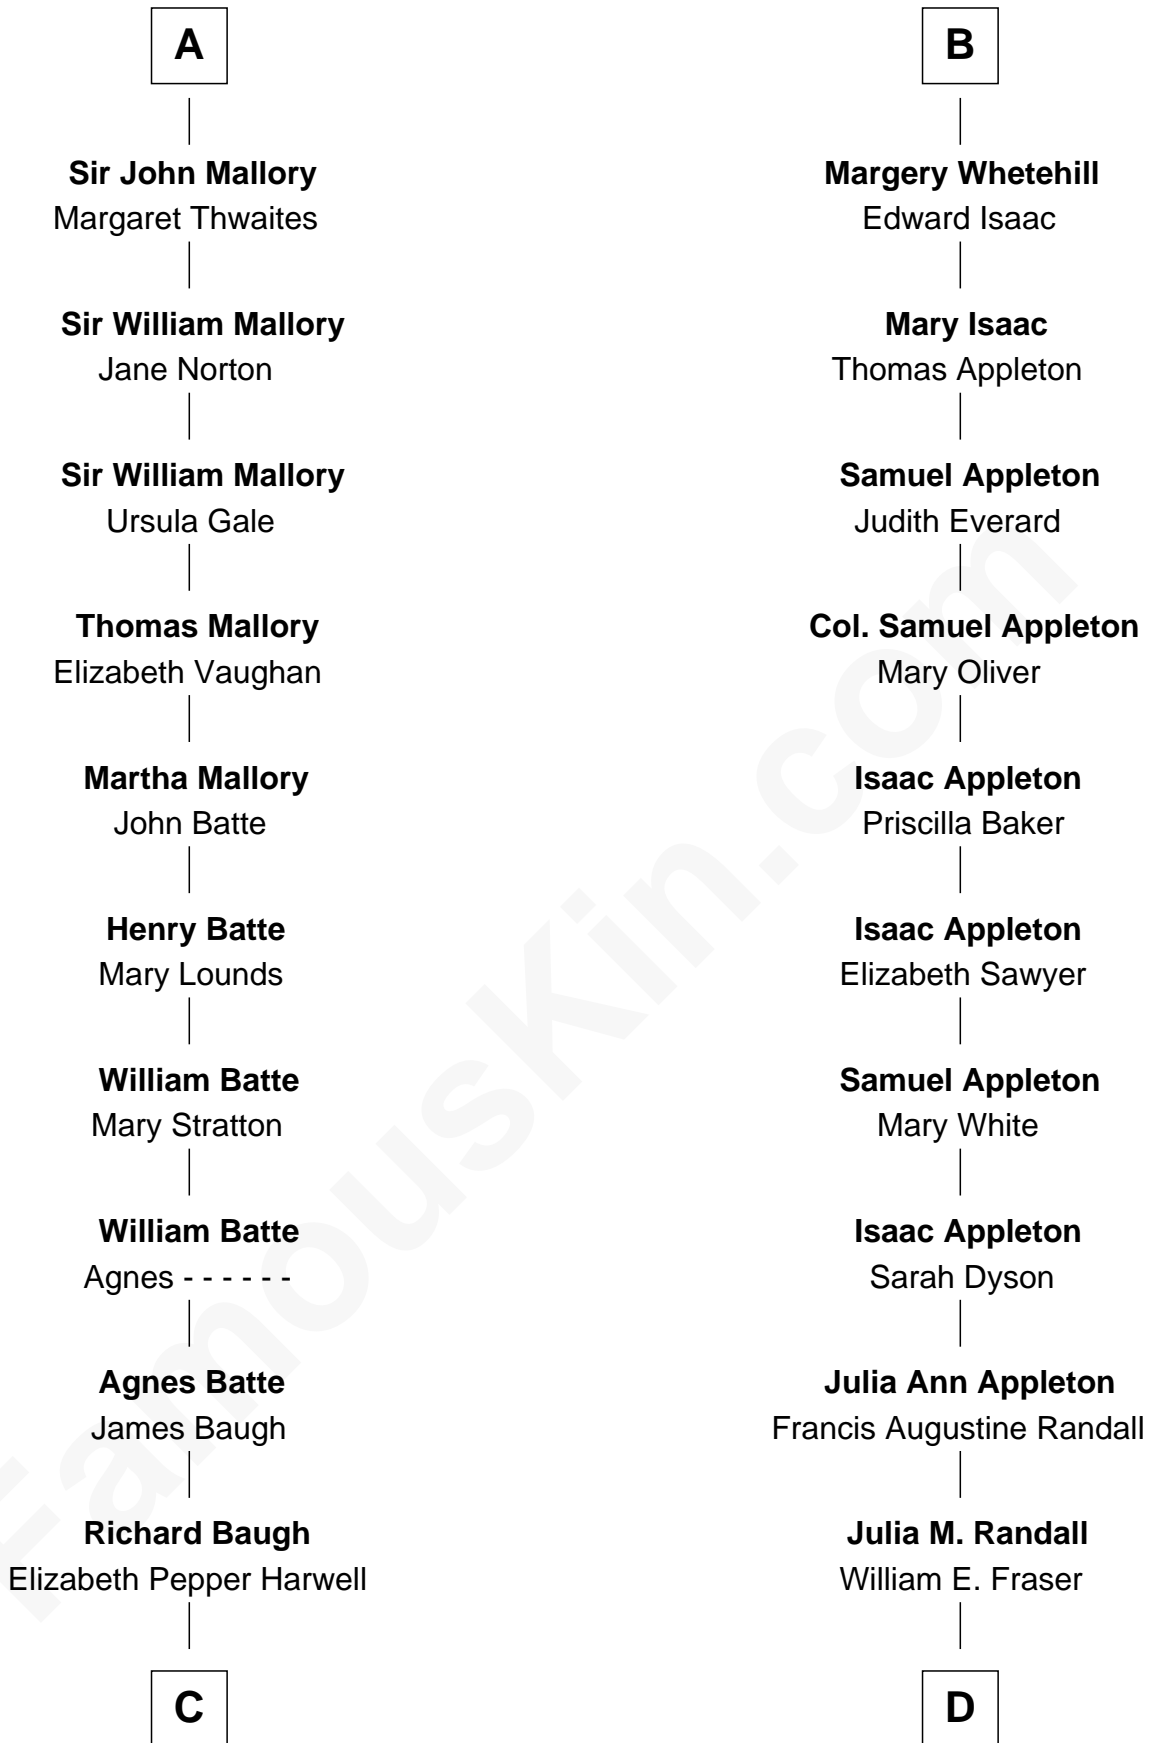

# FamousKin.com Relationship Chart of

**Judy Garland**

*Singer and Movie Actress*

20th cousin of

**James Spader**

*TV and Movie Actor*

**John V le Strange**

Maud de Walton

**C**

**John Aldridge Baugh**

Mary Ann Marable

**Elizabeth Baugh**

William Tecumseh Gumm

**Francis Avent Gumm**

Ethel Marian Milne

**Judy Garland**

*Singer and Movie Actress*

**D**

**Edward Abbott Fraser**

Myrtle H. Brown

**James Randall Fraser**

Elizabeth Higginson Bowditch

**Jean Fraser**

Stoddard Greenwood Spader