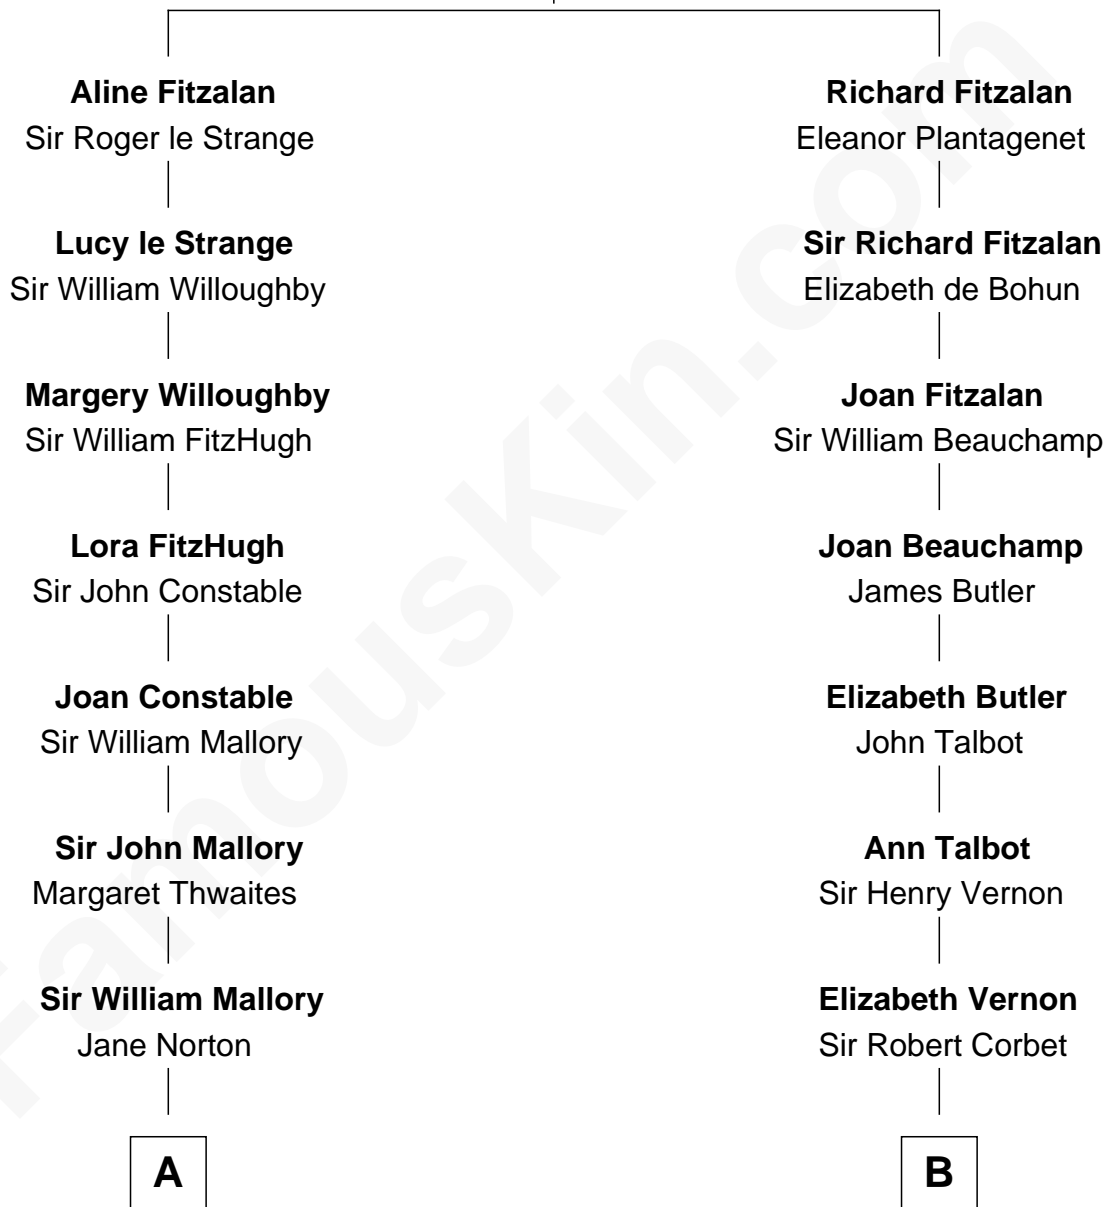

FamousKin.com Relationship Chart of

Judy Garland

Singer and Movie Actress

18th cousin 3 times removed of

Illeana Douglas

TV and Movie Actress

Edmund Fitzalan

Alice de Warenne

C

Francis Avent Gumm

Ethel Marian Milne

Judy Garland

Singer and Movie Actress

D

Emma Jane Douglas

Col. George Taliaferro Shackelford