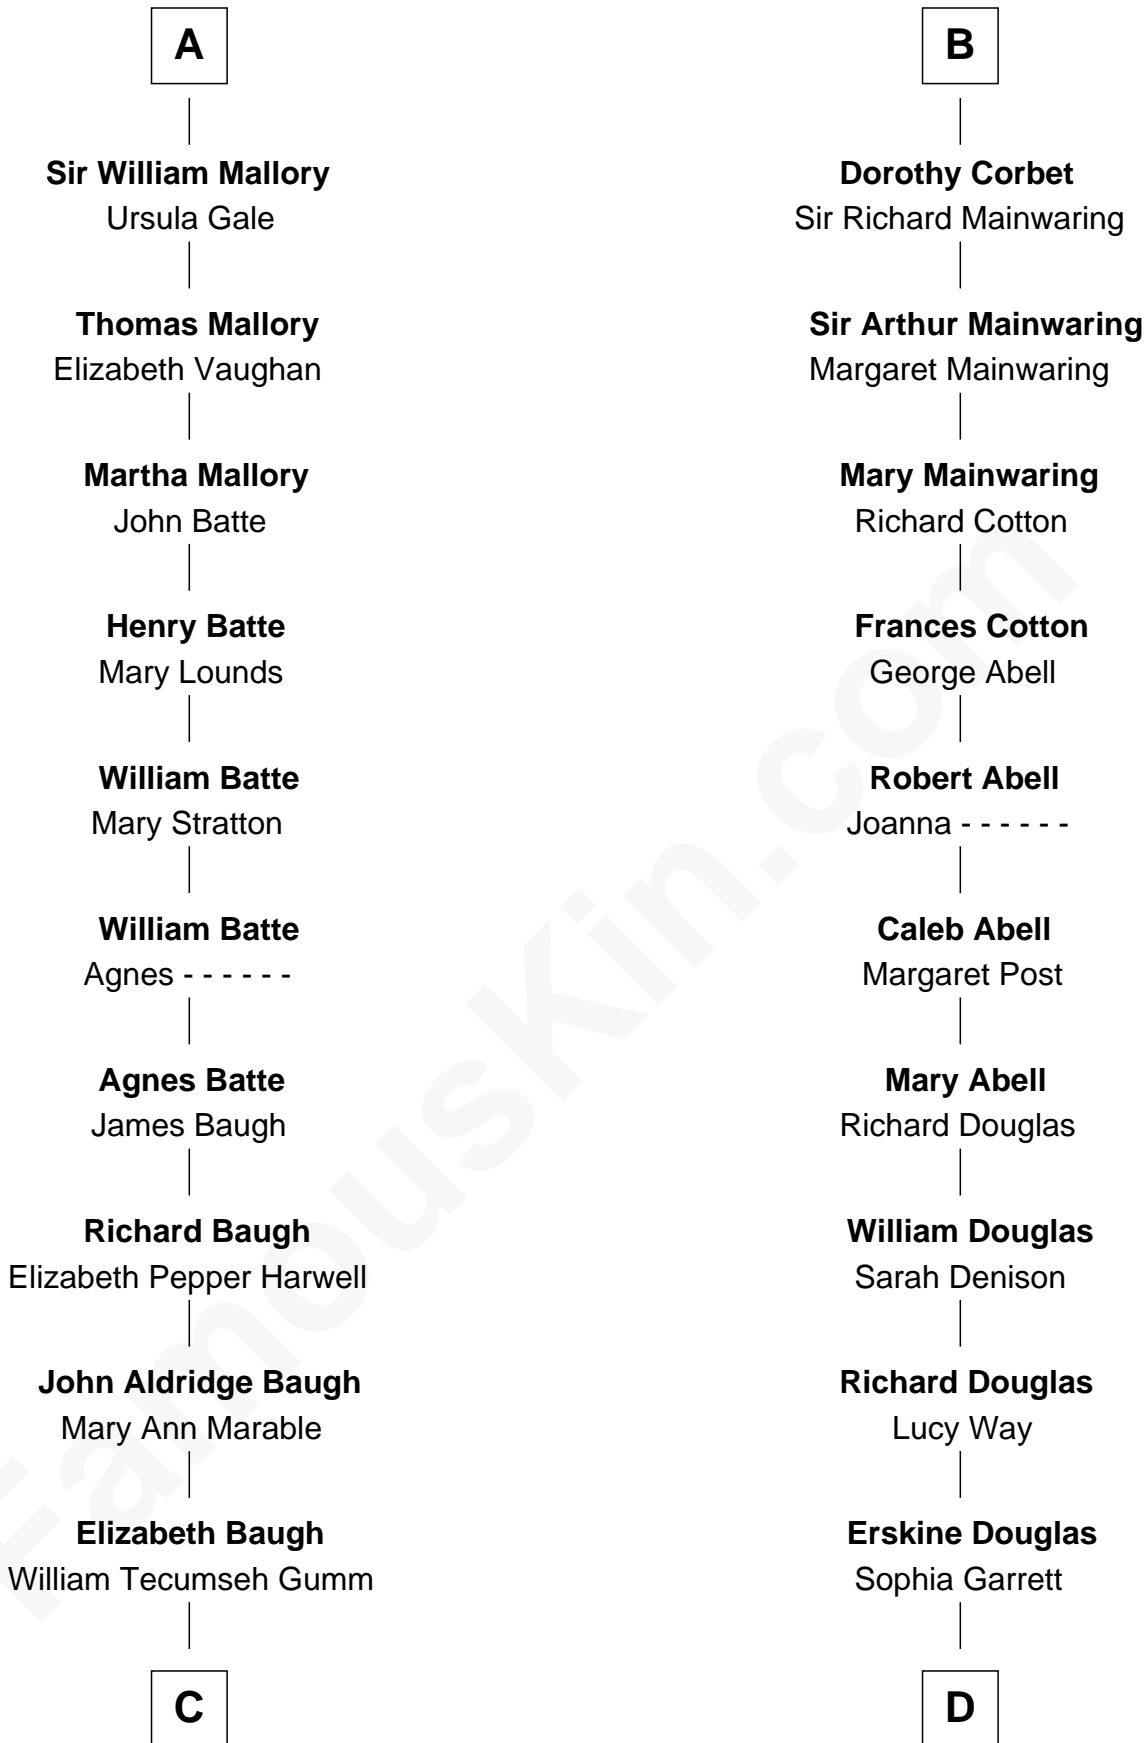

FamousKin.com Relationship Chart of

Judy Garland

Singer and Movie Actress

18th cousin 3 times removed of

Illeana Douglas

TV and Movie Actress

Edmund Fitzalan

Alice de Warenne

C

Francis Avent Gumm

Ethel Marian Milne

Judy Garland

Singer and Movie Actress

D

Emma Jane Douglas

Col. George Taliaferro Shackelford

Lena Priscilla Shackelford

Edouard Gregory Hesselberg

Melvyn Edouard Hesselberg

Rosalind Hightower

Gregory Hesselberg

Joan Georgescu

Illeana Douglas

TV and Movie Actress