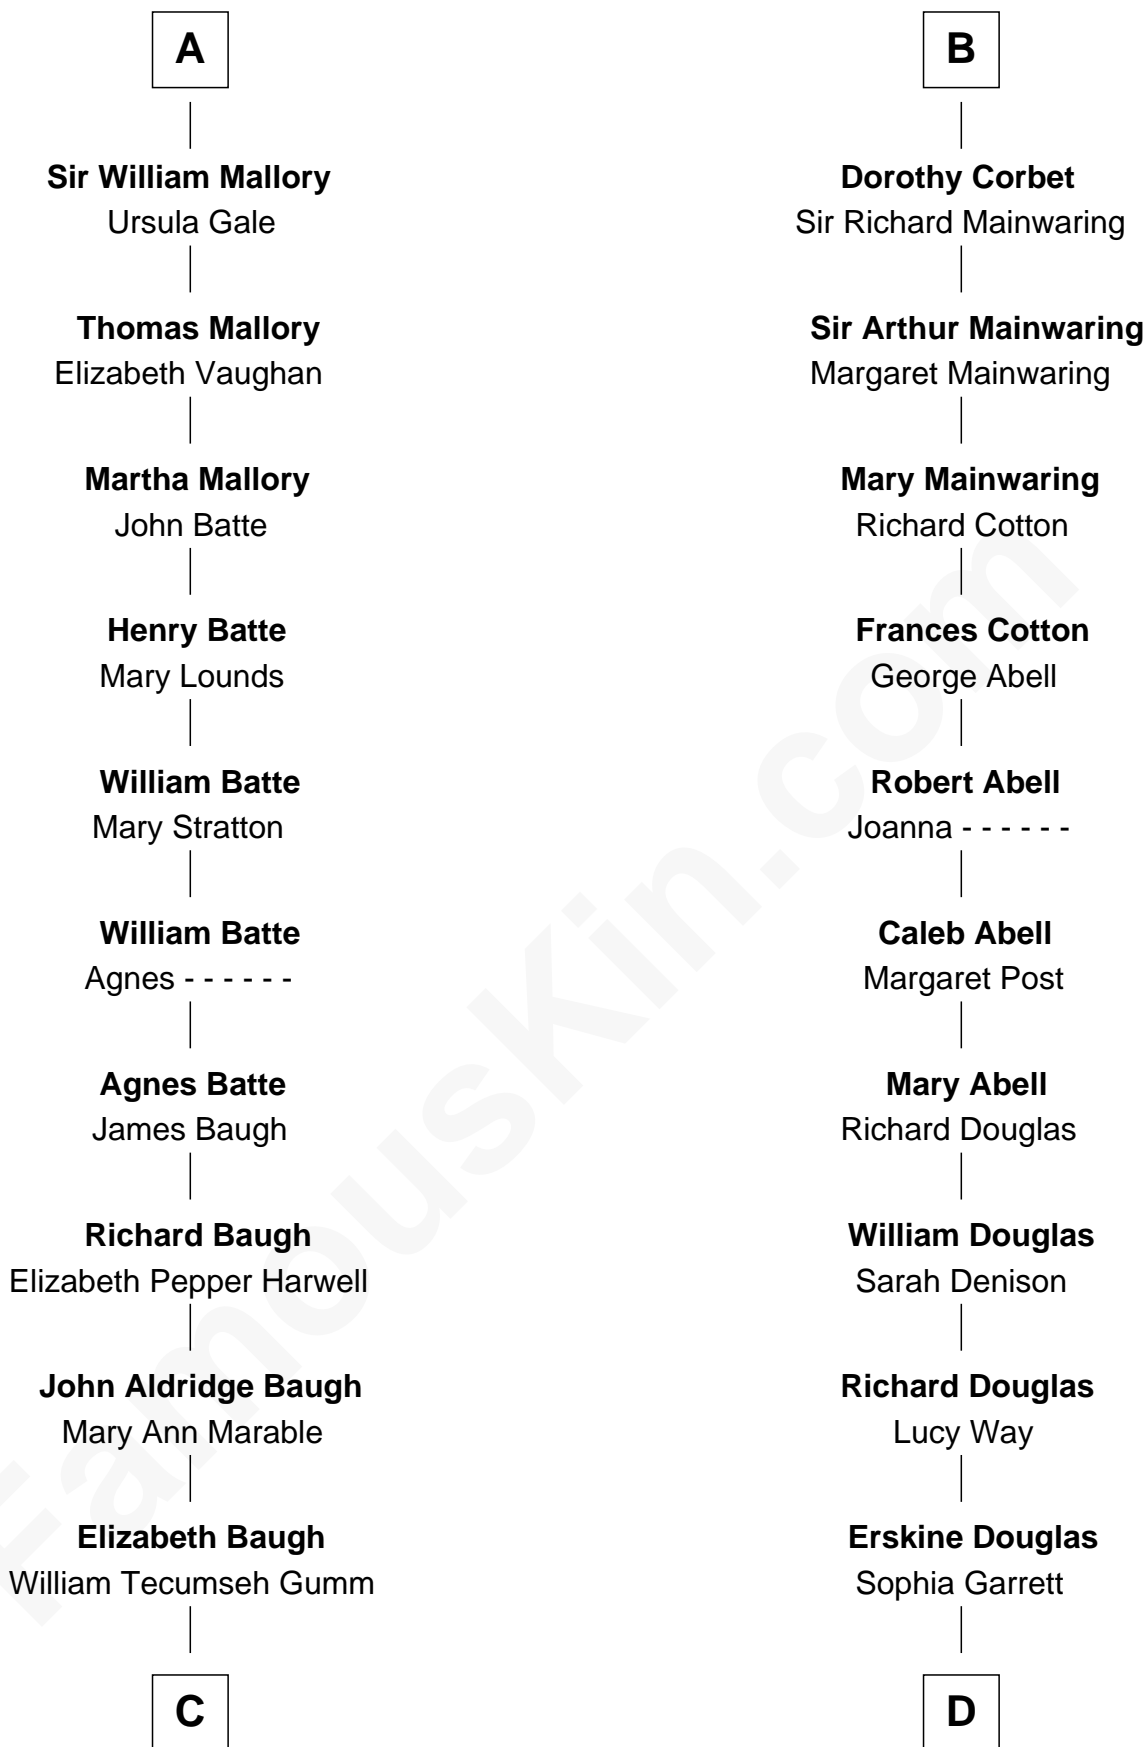

FamousKin.com Relationship Chart of

Judy Garland

Singer and Movie Actress

18th cousin 1 time removed of

Melvyn Douglas

Movie Actor

Edmund Fitzalan

Alice de Warenne

C

Francis Avent Gumm

Ethel Marian Milne

Judy Garland

Singer and Movie Actress

D

Emma Jane Douglas

Col. George Taliaferro Shackelford

Lena Priscilla Shackelford

Edouard Gregory Hesselberg

Melvyn Douglas

Movie Actor

FamousKin.com