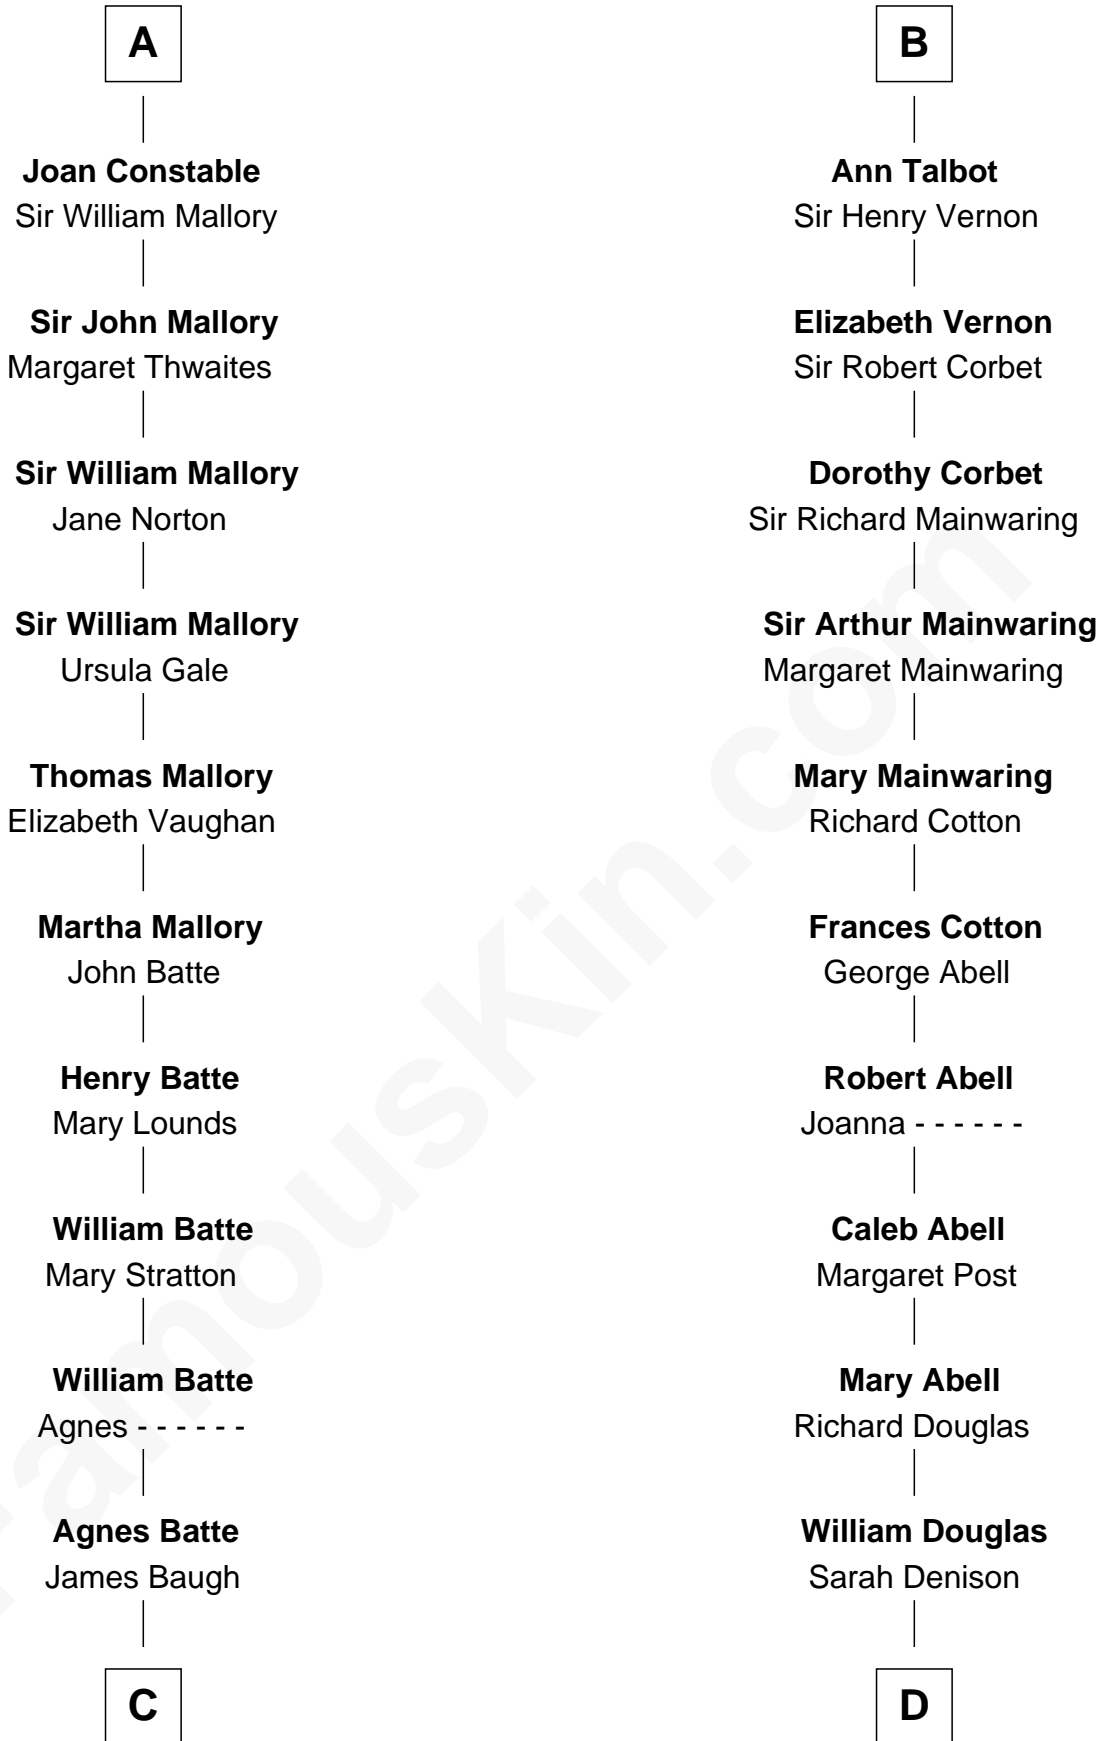

FamousKin.com Relationship Chart of

Judy Garland

Singer and Movie Actress

21st cousin of

Melvyn Douglas

Movie Actor

Sir William de Ros

Lucy FitzPiers

Isabel de Aubeney

William de Ros

Maude de Vaux

Sir William de Ros

Margery de Badlesmere

Maud de Roos

John de Welles

Anne de Welles

James Butler

James Butler

Joan Beauchamp

Elizabeth Butler

John Talbot

B

C

Richard Baugh
Elizabeth Pepper Harwell

John Aldridge Baugh
Mary Ann Marable

Elizabeth Baugh
William Tecumseh Gumm

Francis Avent Gumm
Ethel Marian Milne

Judy Garland
Singer and Movie Actress

D

Richard Douglas
Lucy Way

Erskine Douglas
Sophia Garrett