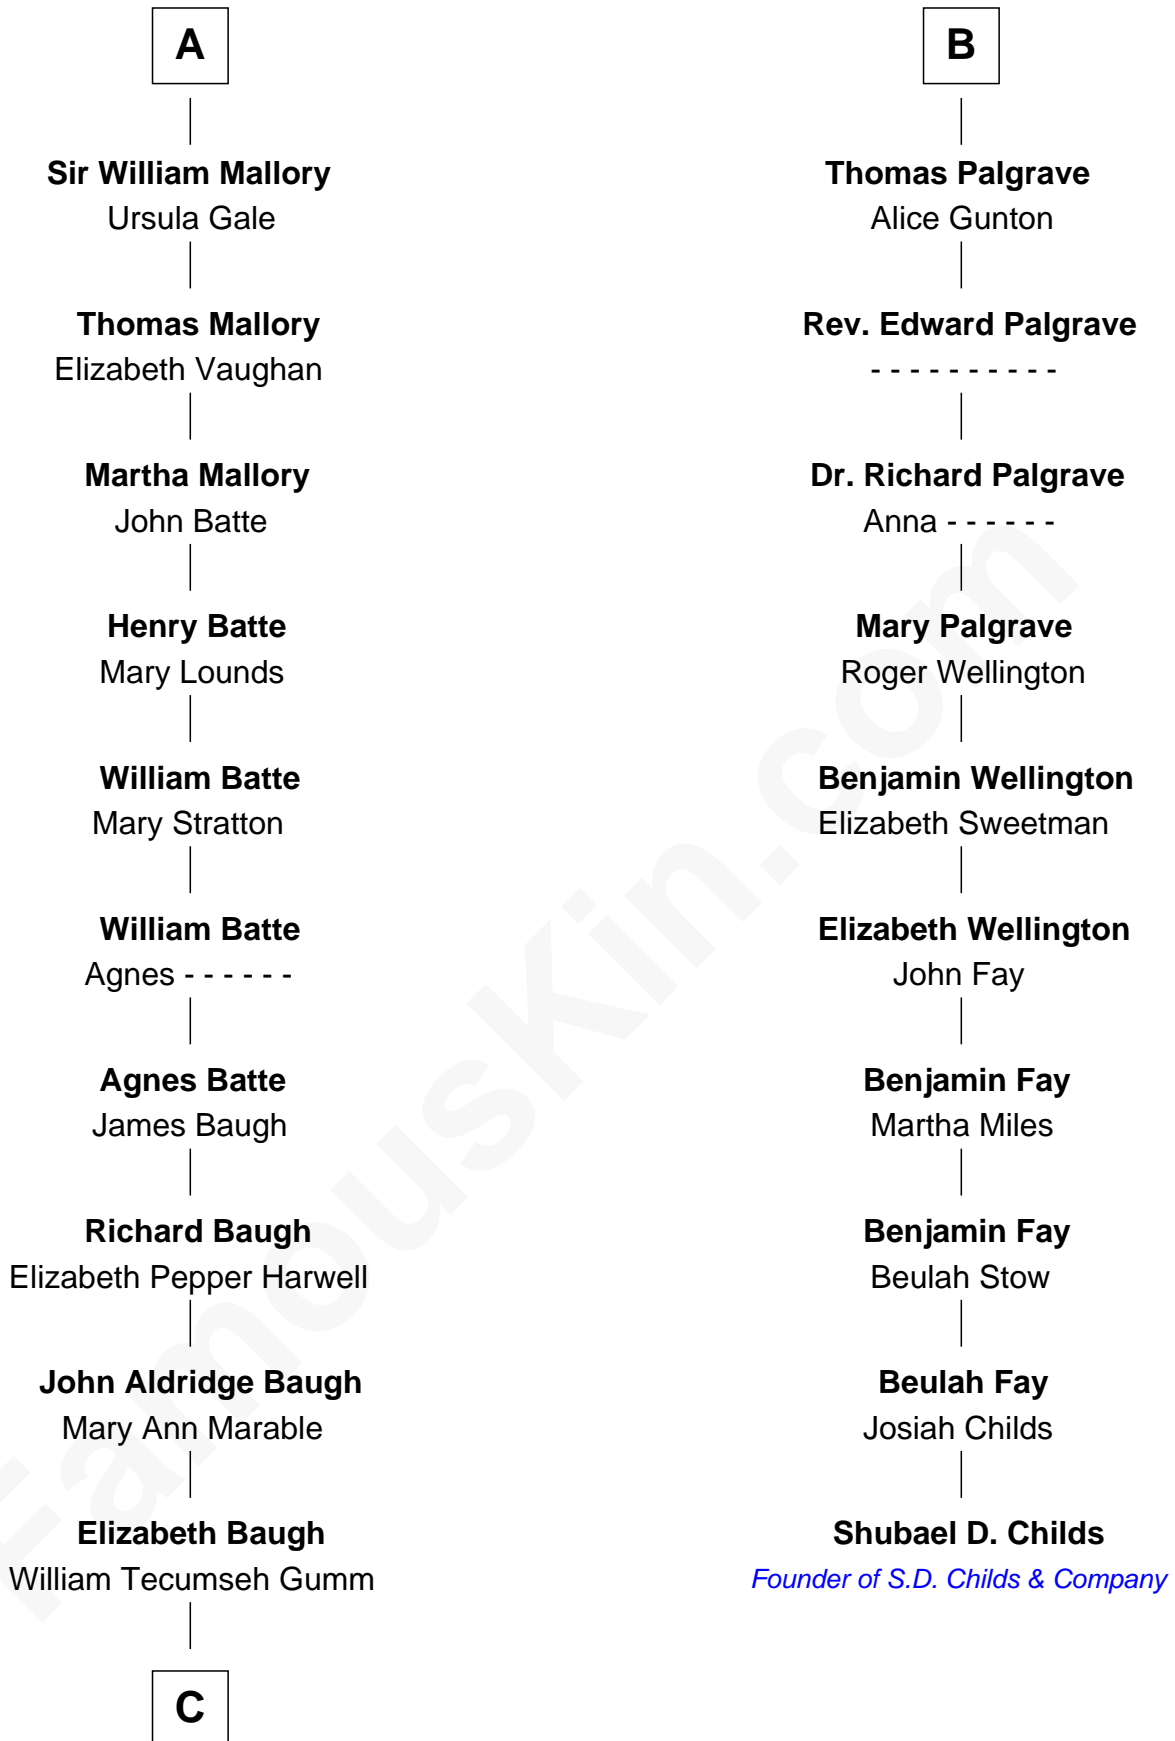

# FamousKin.com Relationship Chart of

**Judy Garland**

*Singer and Movie Actress*

16th cousin 2 times removed of

**Shubael D. Childs**

*Founder of S.D. Childs & Company*

**Edmund Fitzalan**

Alice de Warenne

**Joan Constable**

Sir William Mallory

**Sir John Mallory**

Margaret Thwaites

**Sir William Mallory**

Jane Norton

**A**

**Richard Fitzalan**

Eleanor Plantagenet

**Sir Richard Fitzalan**

Elizabeth de Bohun

**Elizabeth Fitzalan**

Sir Robert Goushill

**Elizabeth Goushill**

Sir Robert Wingfield

**Elizabeth Wingfield**

Sir William Brandon

**Eleanor Brandon**

John Glemham

**Anne Glemham**

Henry Palgrave

**B**

**C**

Francis Avent Gumm