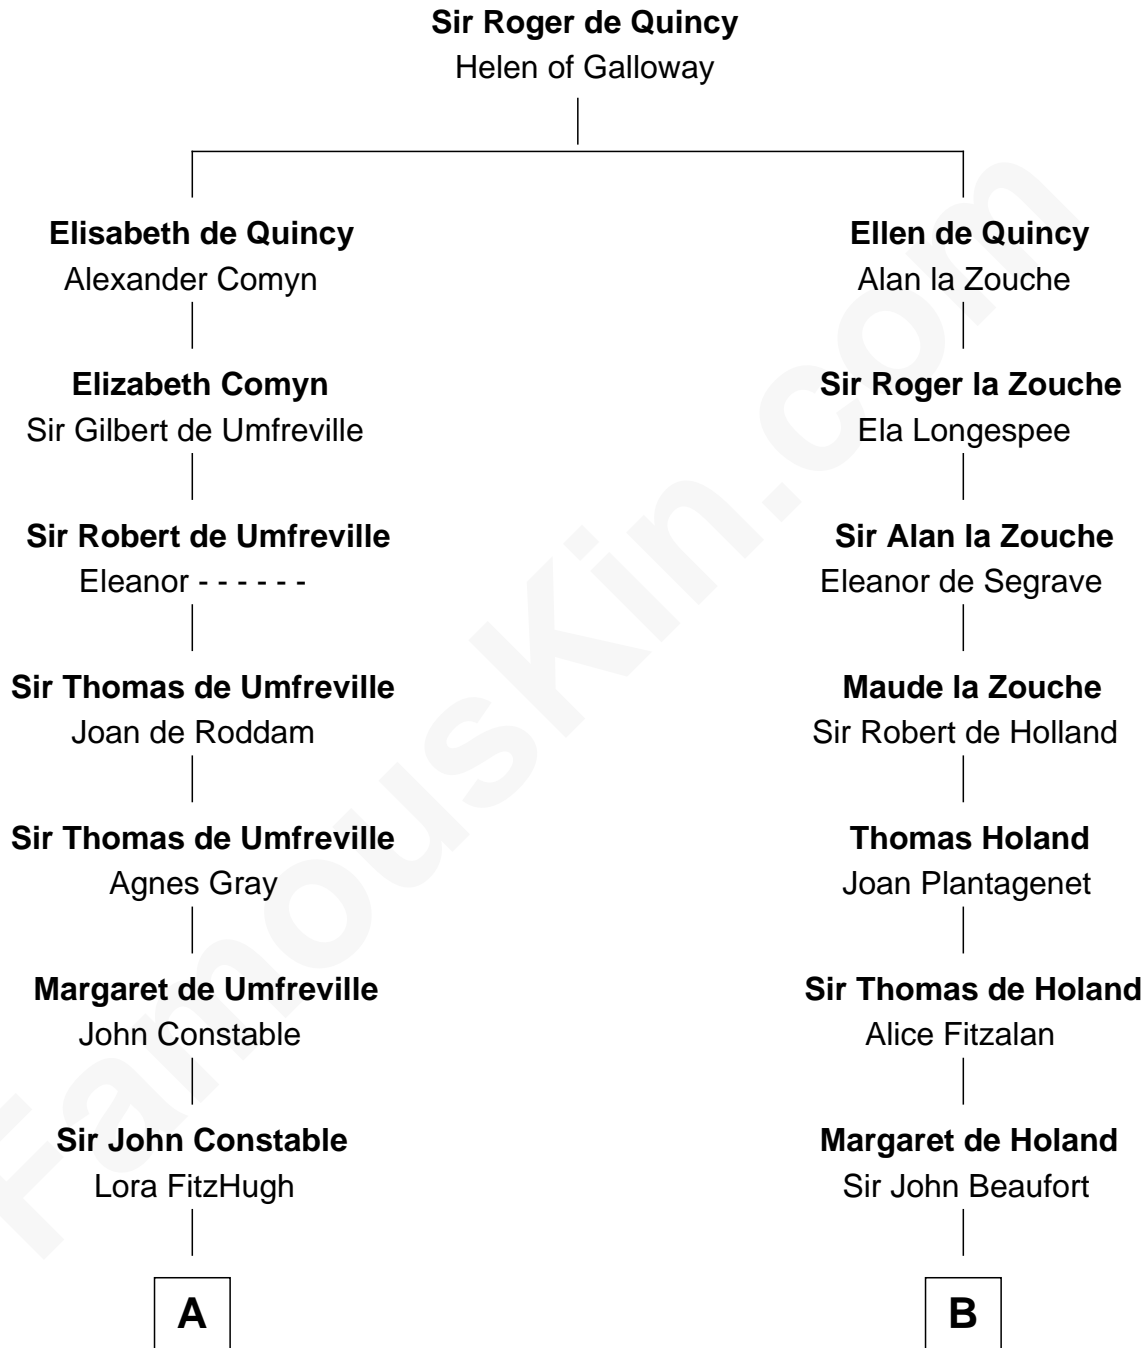

# FamousKin.com Relationship Chart of

**Judy Garland**

*Singer and Movie Actress*

20th cousin 1 time removed of

**Alexander Hamilton**

*1st U.S. Secretary of the Treasury*

**C**

**Richard Baugh**  
Elizabeth Pepper Harwell

**John Aldridge Baugh**  
Mary Ann Marable

**Elizabeth Baugh**  
William Tecumseh Gumm

**Francis Avent Gumm**  
Ethel Marian Milne

**Judy Garland**  
*Singer and Movie Actress*

**D**

**Rebecca Cunningham**  
John Hamilton