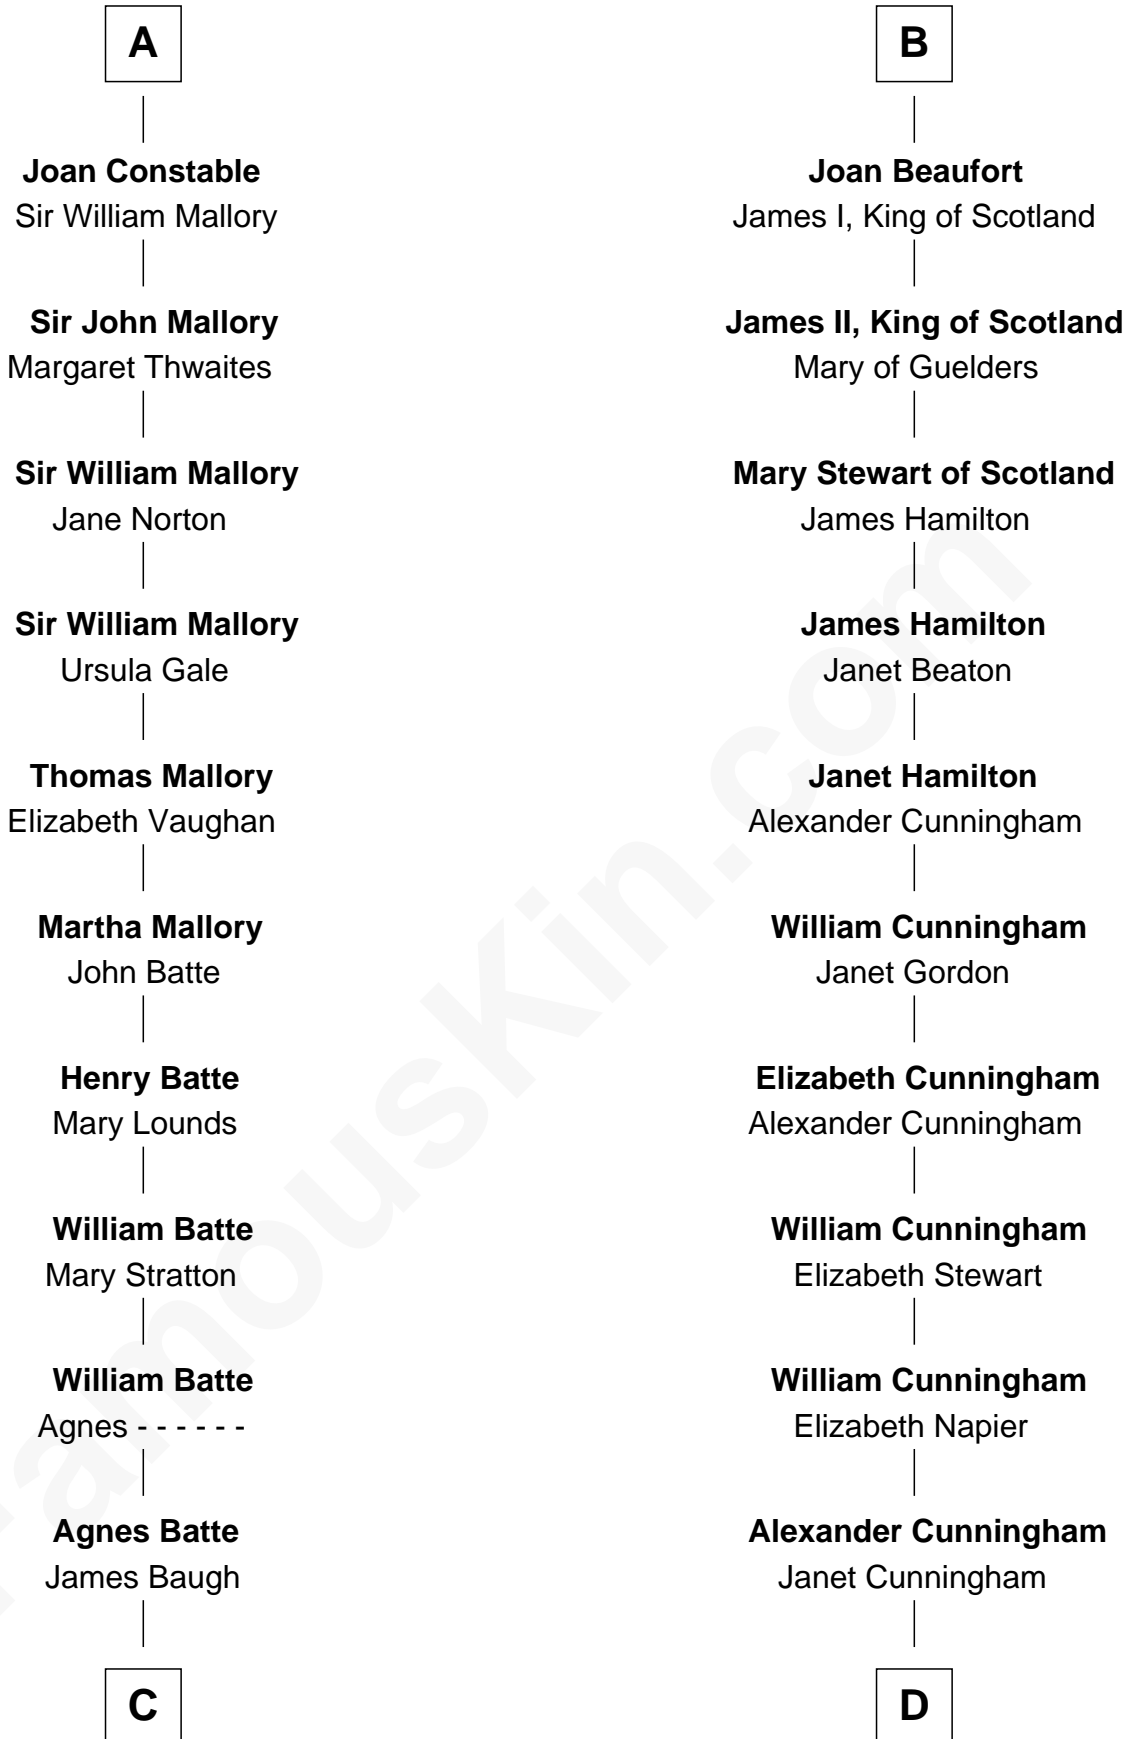

# FamousKin.com Relationship Chart of

**Judy Garland**

*Singer and Movie Actress*

20th cousin 1 time removed of

**Alexander Hamilton**

*1st U.S. Secretary of the Treasury*

**C**

**Richard Baugh**  
Elizabeth Pepper Harwell

**John Aldridge Baugh**  
Mary Ann Marable

**Elizabeth Baugh**  
William Tecumseh Gumm

**Francis Avent Gumm**  
Ethel Marian Milne

**Judy Garland**  
*Singer and Movie Actress*

**D**

**Rebecca Cunningham**  
John Hamilton

**Alexander Hamilton**  
Elizabeth Pollock

**James A. Hamilton**  
Rachel Fawcett

**Alexander Hamilton**  
*1st U.S. Secretary of the Treasury*