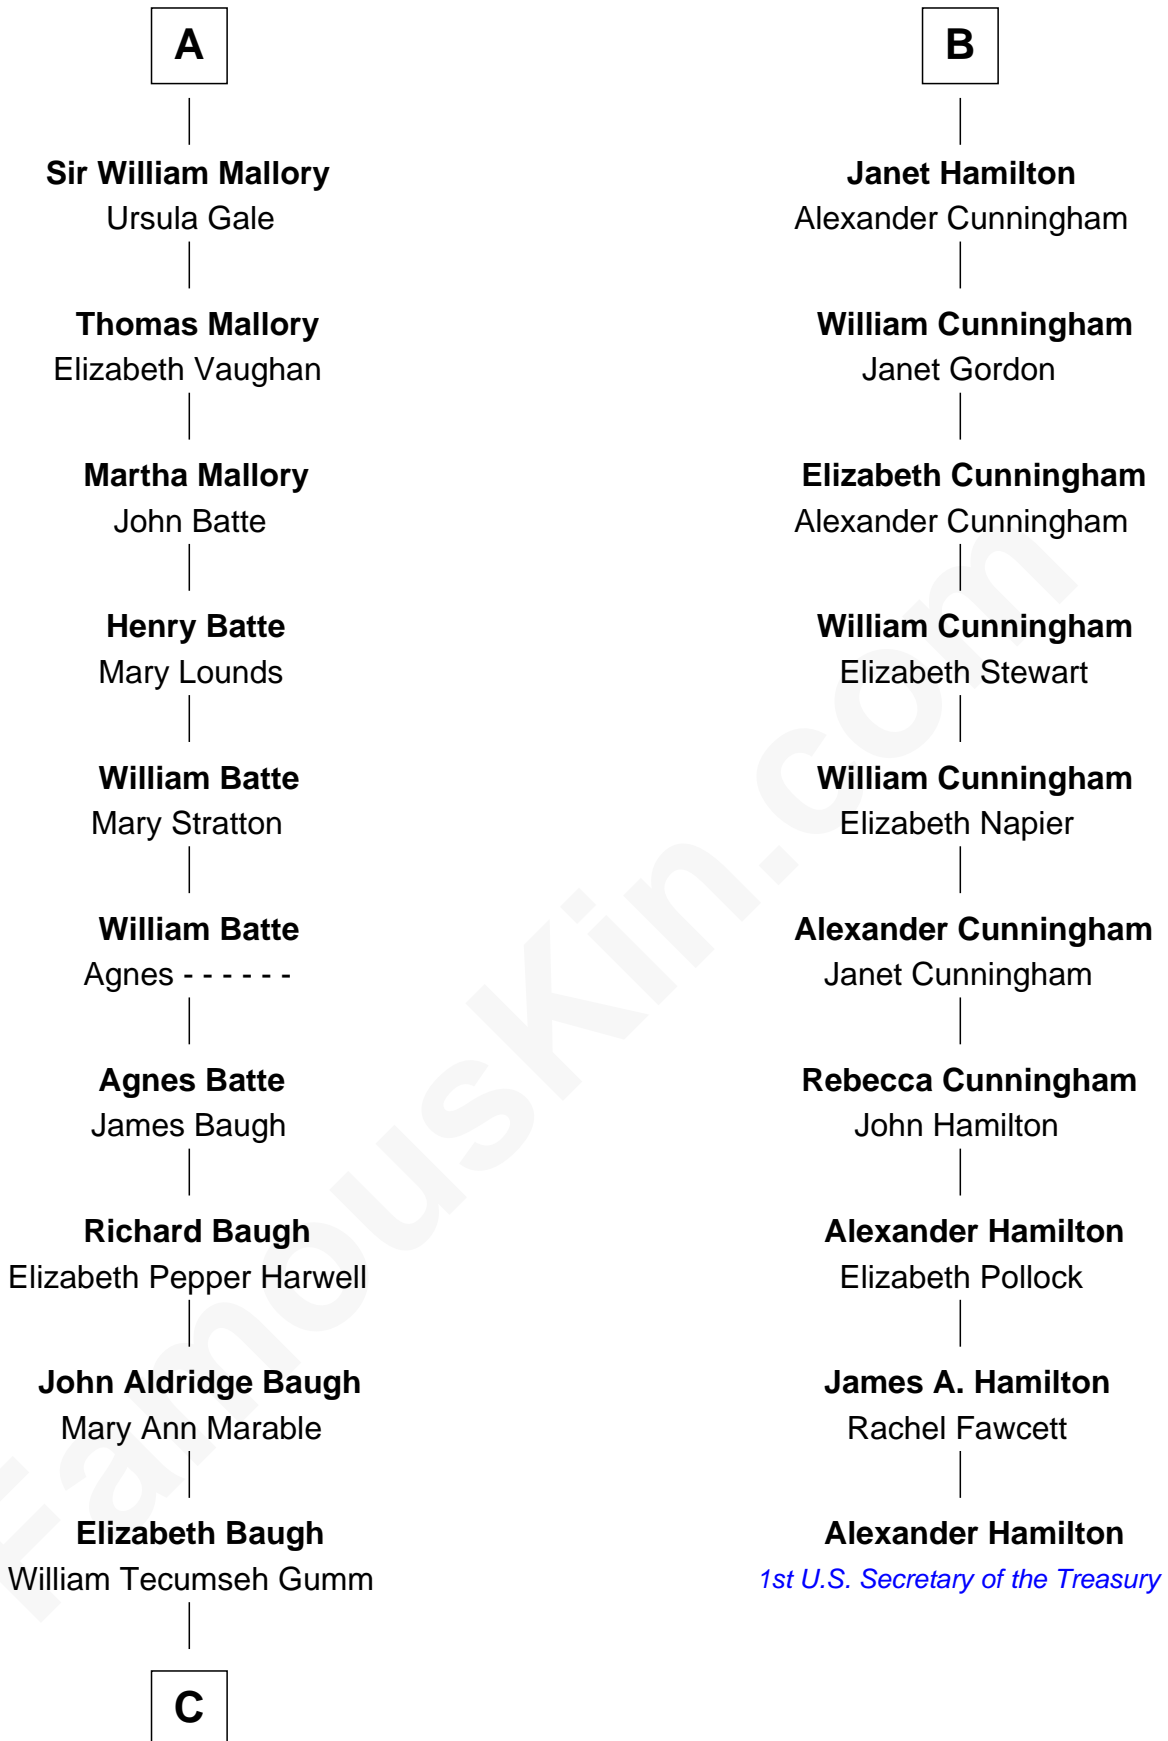

## Relationship Chart of

### Judy Garland

*Singer and Movie Actress*

16th cousin 2 times removed of

### Alexander Hamilton

*1st U.S. Secretary of the Treasury*

**Edmund Fitzalan**

Alice de Warenne

C

Francis Avent Gumm

Ethel Marian Milne

Judy Garland