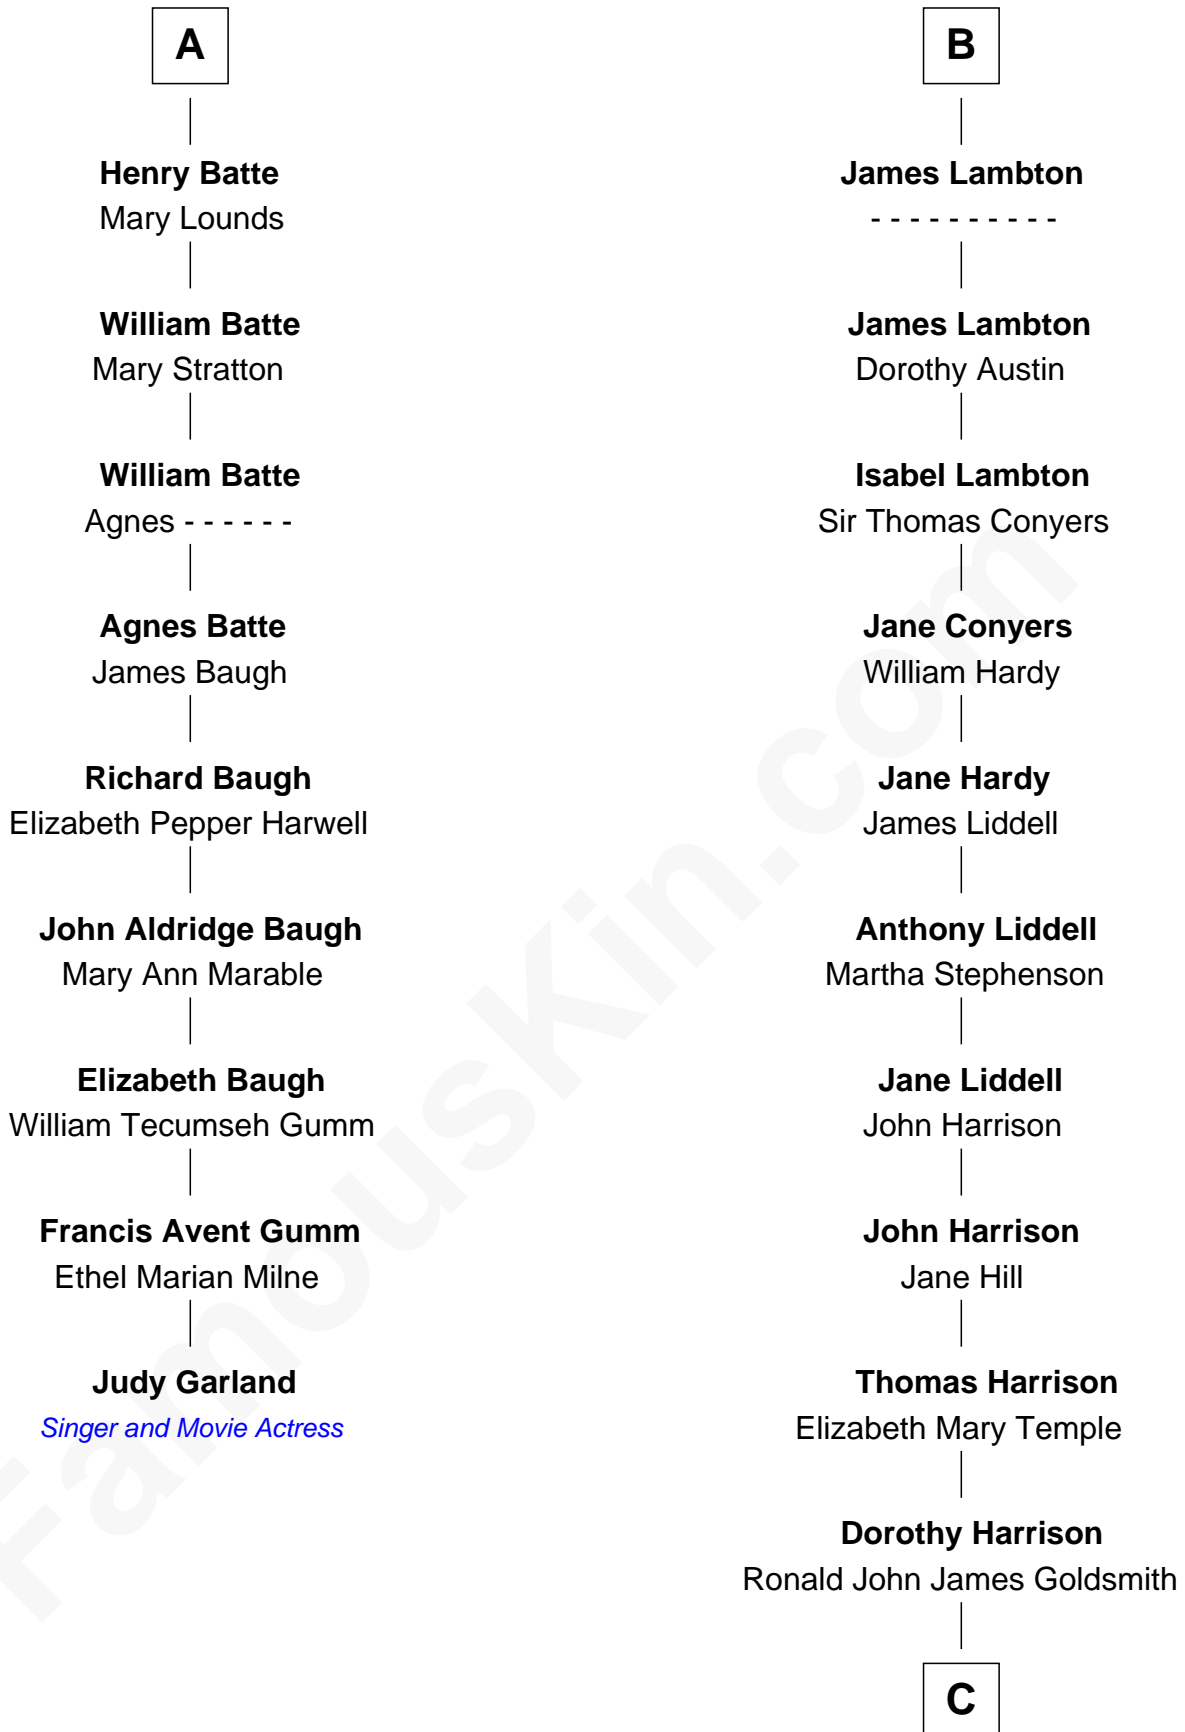

FamousKin.com Relationship Chart of

Judy Garland

Singer and Movie Actress

15th cousin 3 times removed of

Catherine Middleton

Princess of Wales

Sir William FitzHugh

Margery Willoughby

Lora FitzHugh
Sir John Constable

Joan Constable
Sir William Mallory

Sir John Mallory
Margaret Thwaites

Sir William Mallory
Jane Norton

Sir William Mallory
Ursula Gale

Thomas Mallory
Elizabeth Vaughan

Martha Mallory
John Batte

A

Maud FitzHugh
Sir William Bowes

Sir Ralph Bowes
Margery Conyers

Sir Ralph Bowes
Elizabeth Clifford

Margery Bowes
Sir Ralph Eure

Frances Eure
Robert Lambton

William Lambton
Anne - - - - -

Ralph Lambton
Susan Groves

B

C

Carole Elizabeth Goldsmith

Michael Francis Middleton

Catherine Middleton

Princess of Wales

FamousKin.com