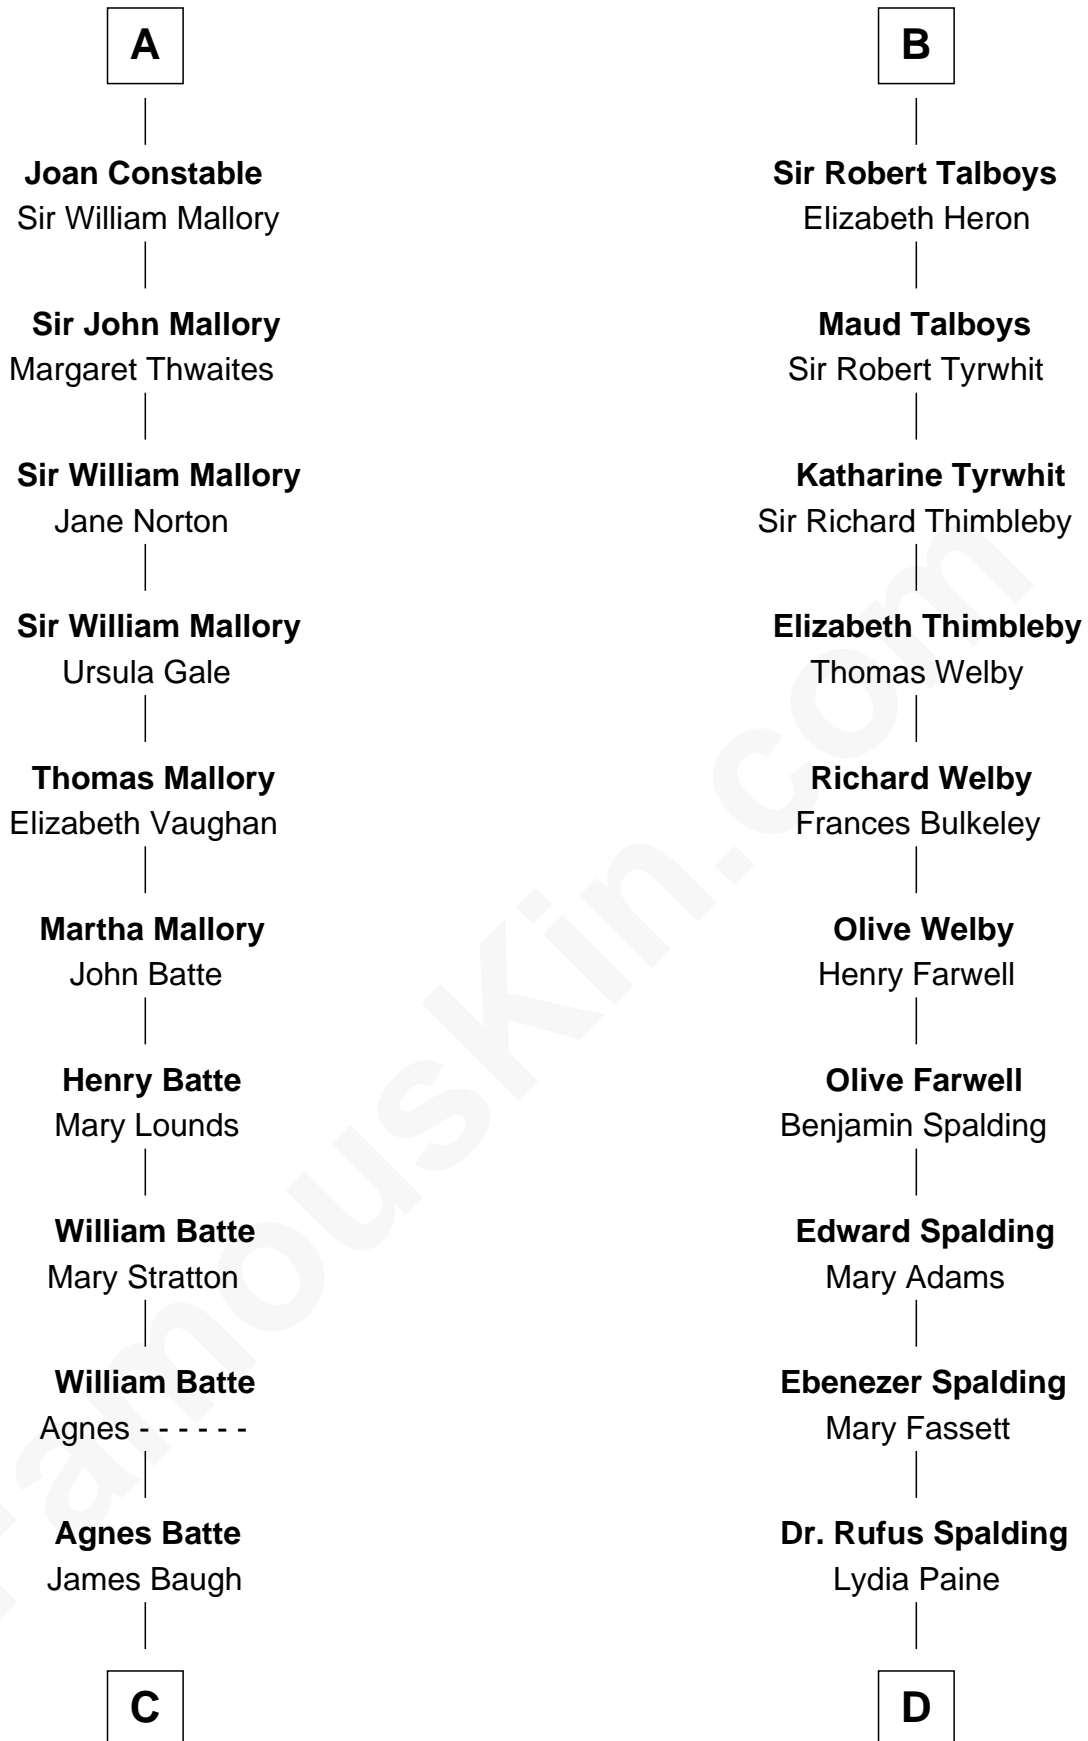

FamousKin.com

Relationship Chart of

Judy Garland

Singer and Movie Actress

19th cousin 2 times removed of

William Rufus Day

36th U.S. Secretary of State

Sir William de Ros

Lucy FitzPiers

Sir William de Ros
Eustache Fitz Ralph

Ivetta de Ros
Sir Geoffrey le Scrope

Henry Scrope
Joan - - - - -

Joan Scrope
Henry Fitzhugh

Henry FitzHugh
Elizabeth Grey

Sir William FitzHugh
Margery Willoughby

Lora FitzHugh
Sir John Constable

A

Sir Robert de Ros
Isabel de Aubeney

William de Ros
Maude de Vaux

Sir William de Ros
Margery de Badlesmere

Thomas de Ros
Beatrice de Stafford

Margaret de Ros
Sir Reynold Grey

Margaret Grey
Sir William Bonville

Elizabeth Bonville
William Talboys

B

C

Richard Baugh
Elizabeth Pepper Harwell

John Aldridge Baugh
Mary Ann Marable

Elizabeth Baugh
William Tecumseh Gumm

Francis Avent Gumm
Ethel Marian Milne