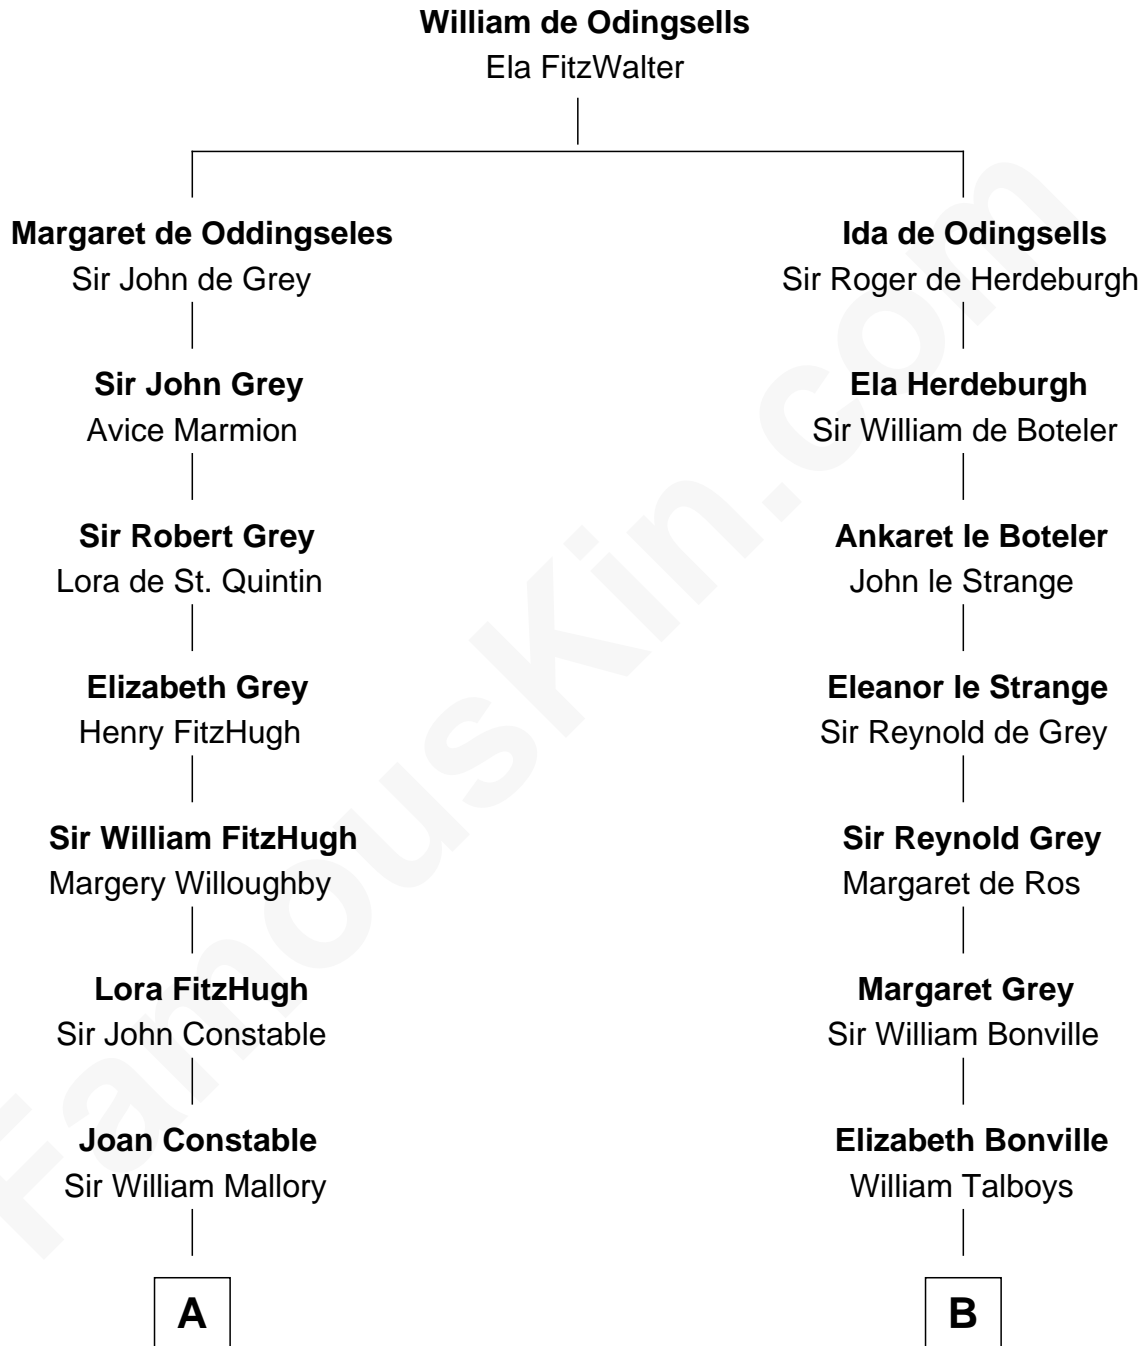

FamousKin.com

Relationship Chart of

Judy Garland

Singer and Movie Actress

19th cousin 1 time removed of

William Rufus Day

36th U.S. Secretary of State

C

D

Rufus Paine Spalding

Lucretia A. Swift

Emily Swift Spalding

Luther Day

William Rufus Day

36th U.S. Secretary of State

FamousKin.com