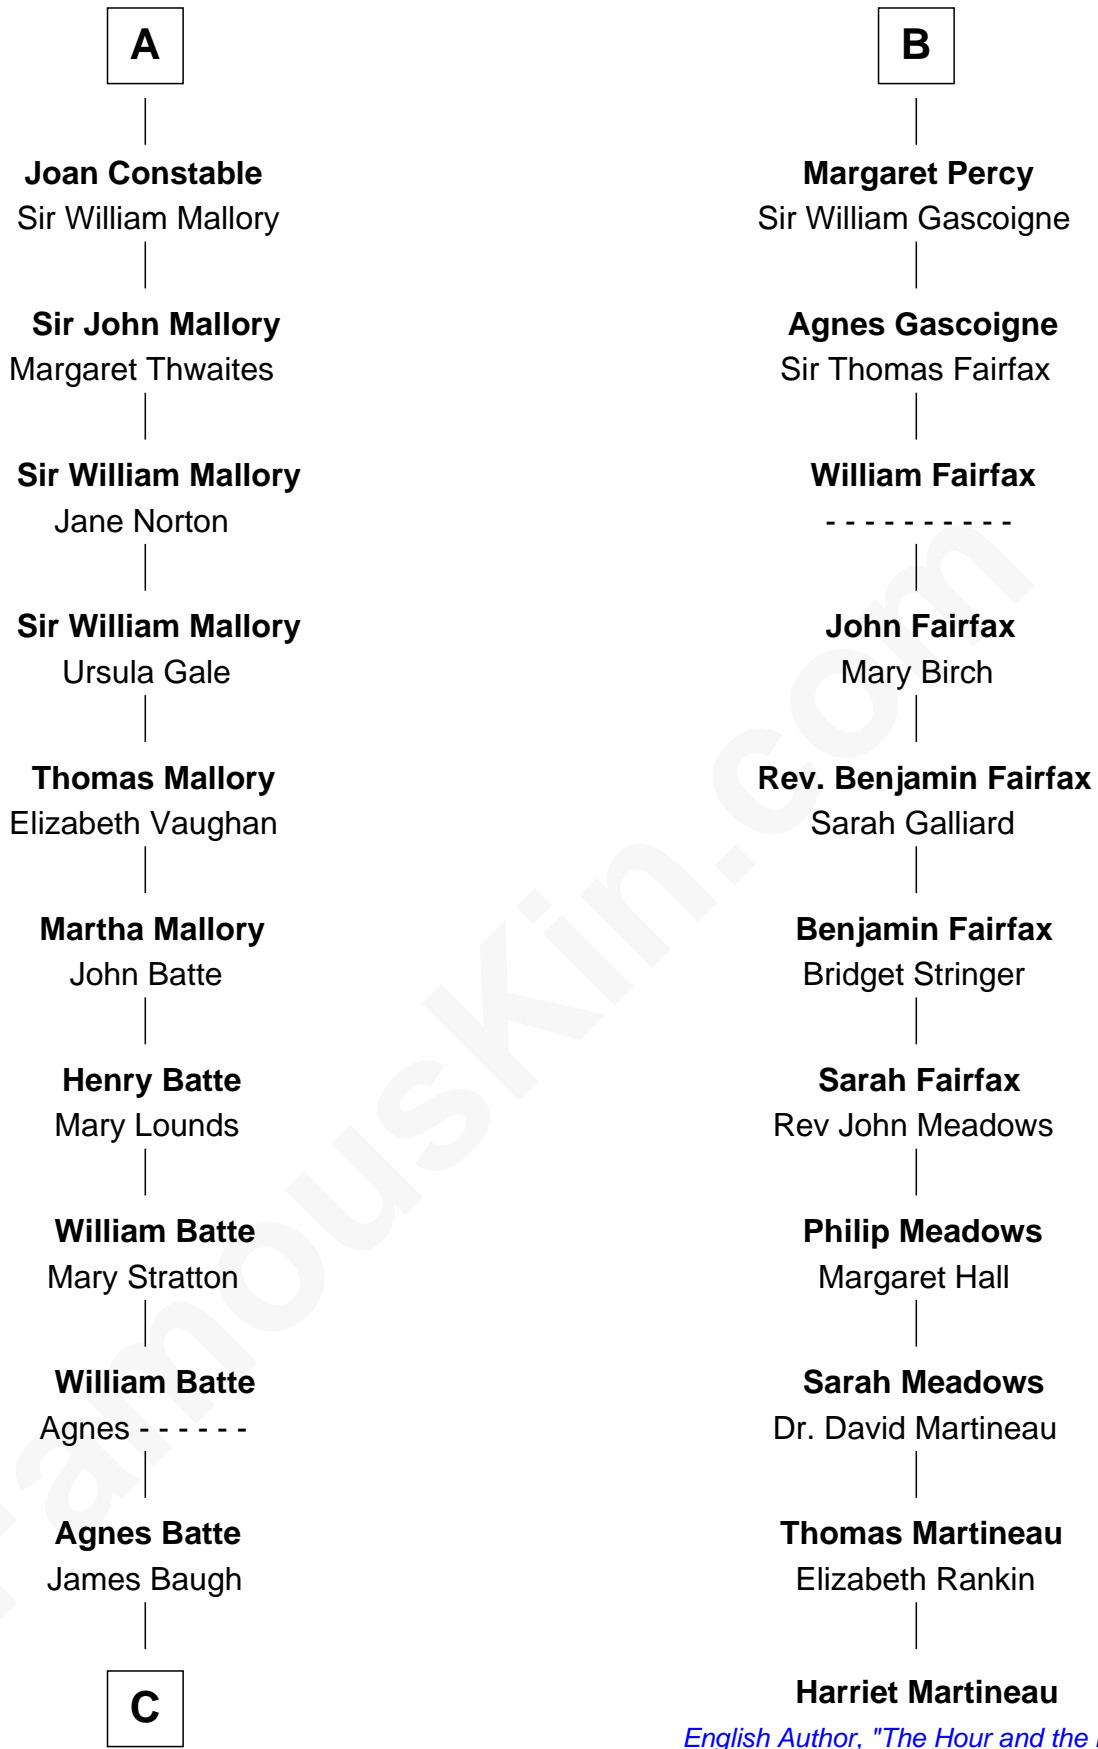

# FamousKin.com Relationship Chart of

**Judy Garland**

*Singer and Movie Actress*

17th cousin 4 times removed of

**Harriet Martineau**

*Author of The Hour and the Man*

**C**

—  
**Richard Baugh**  
Elizabeth Pepper Harwell

—  
**John Aldridge Baugh**  
Mary Ann Marable

—  
**Elizabeth Baugh**  
William Tecumseh Gumm

—  
**Francis Avent Gumm**  
Ethel Marian Milne

—  
**Judy Garland**  
*Singer and Movie Actress*

FamousKin.com