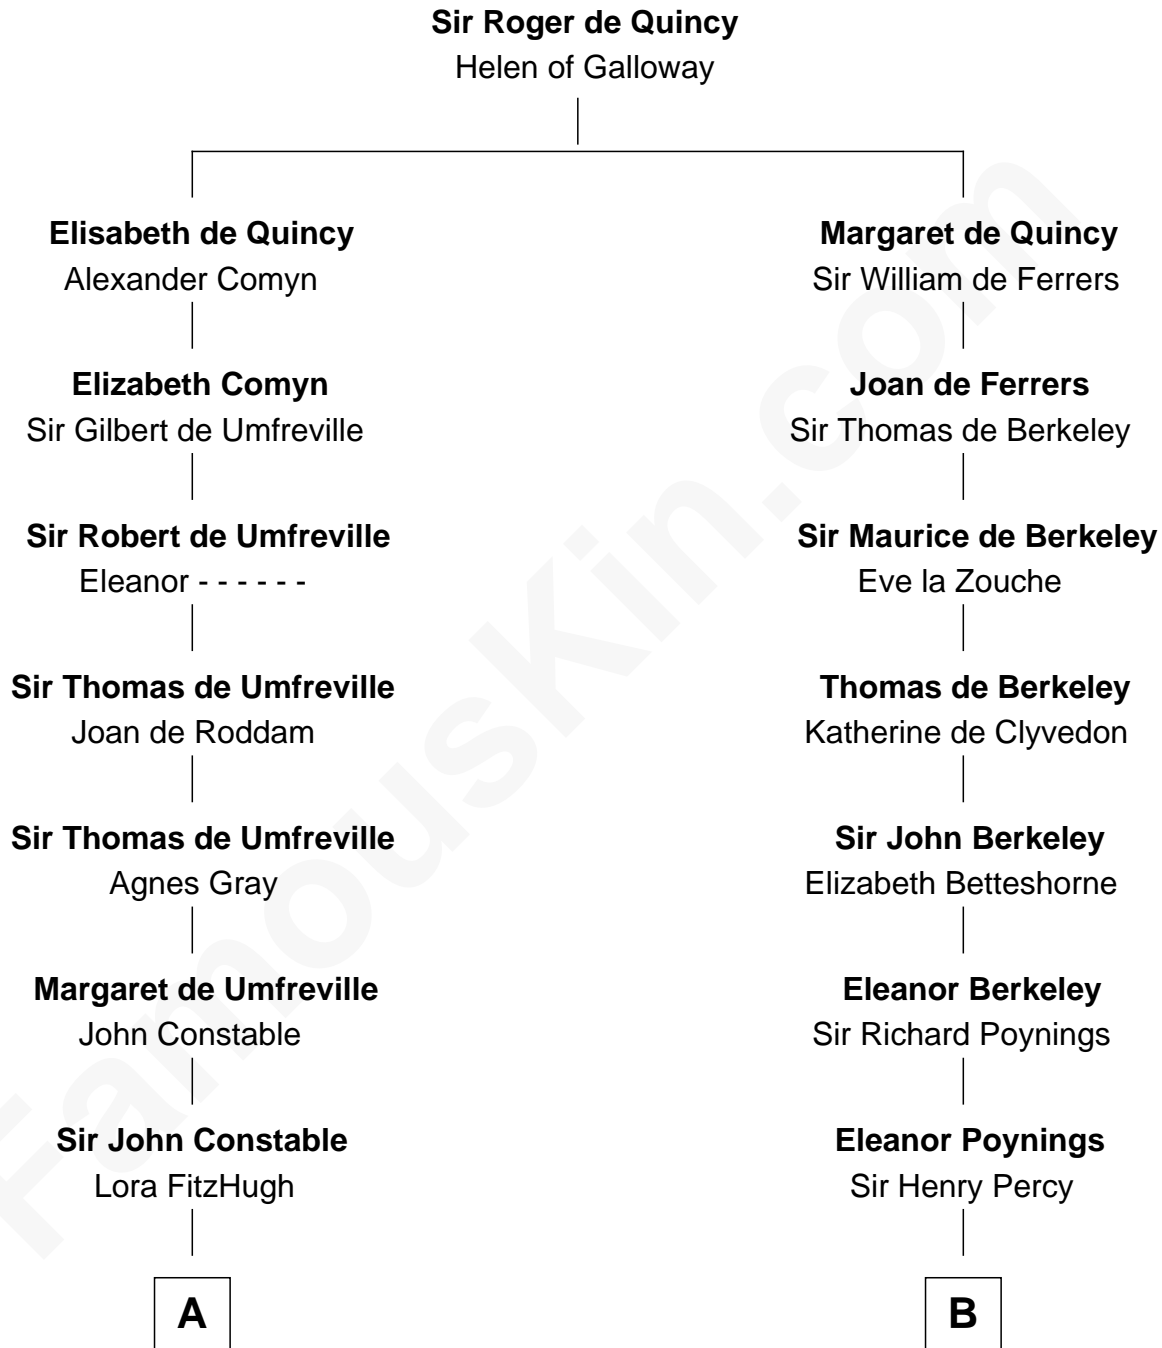

# FamousKin.com Relationship Chart of

**Judy Garland**

*Singer and Movie Actress*

17th cousin 4 times removed of

**Harriet Martineau**

*Author of The Hour and the Man*

**C**

—  
**Richard Baugh**  
Elizabeth Pepper Harwell

—  
**John Aldridge Baugh**  
Mary Ann Marable

—  
**Elizabeth Baugh**  
William Tecumseh Gumm

—  
**Francis Avent Gumm**  
Ethel Marian Milne

—  
**Judy Garland**  
*Singer and Movie Actress*

FamousKin.com