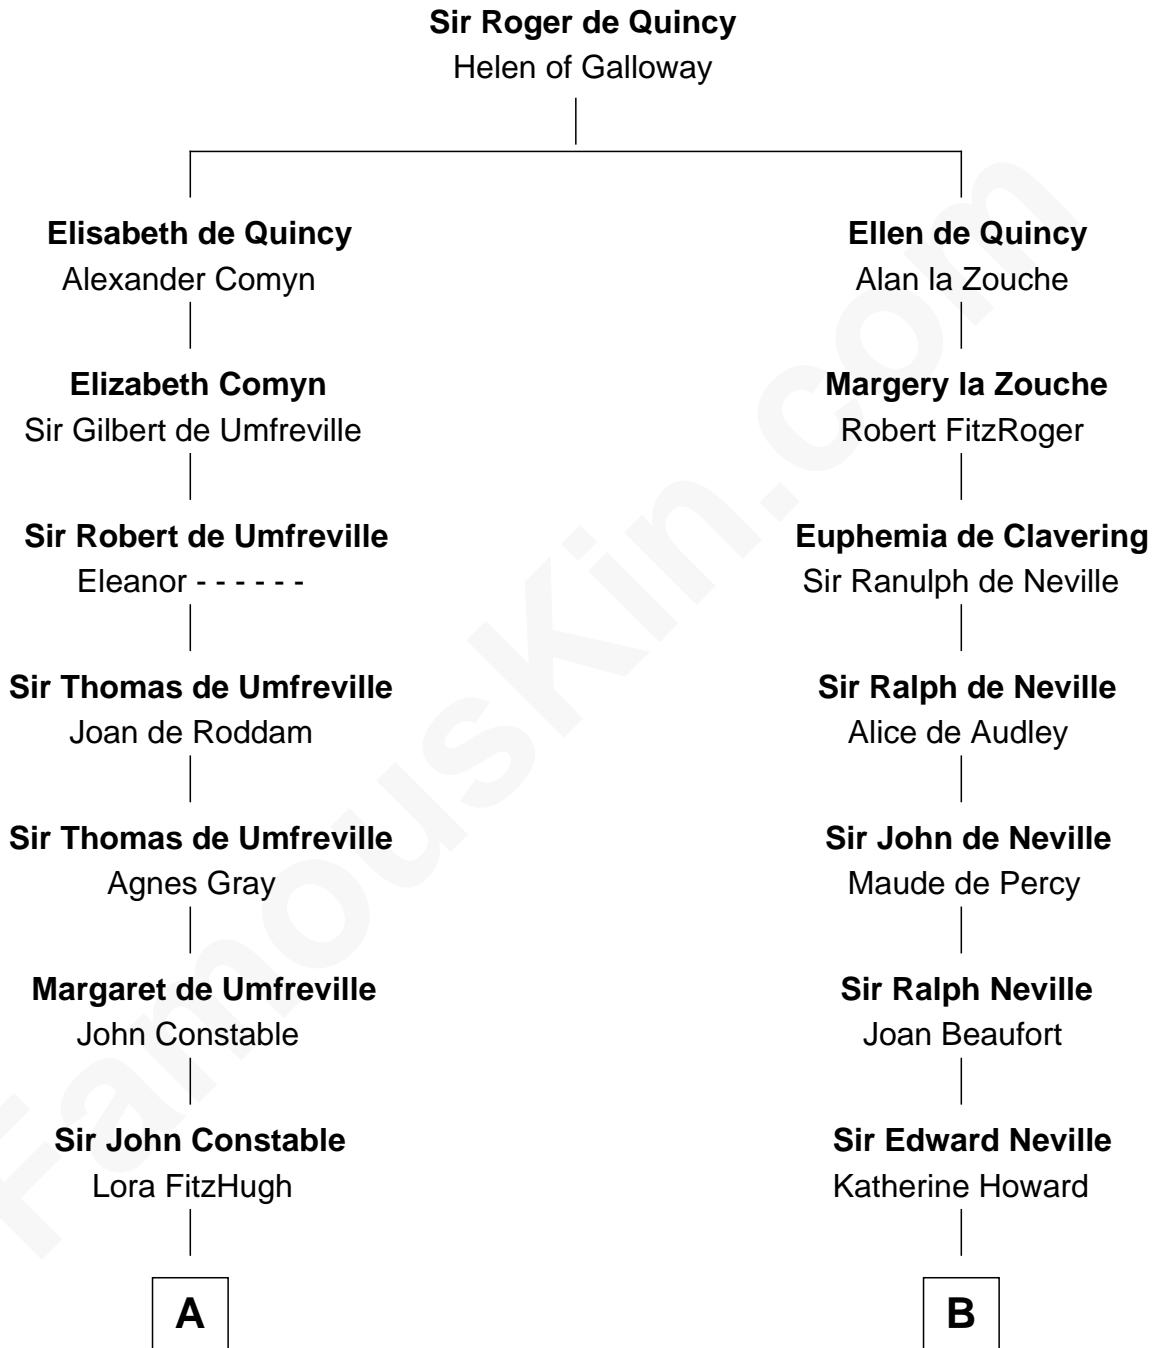

FamousKin.com Relationship Chart of

Judy Garland

Singer and Movie Actress

18th cousin 3 times removed of

John Marshall

4th Chief Justice of the U.S. Supreme Court

C

Richard Baugh
Elizabeth Pepper Harwell

John Aldridge Baugh
Mary Ann Marable

Elizabeth Baugh
William Tecumseh Gumm

Francis Avent Gumm
Ethel Marian Milne

Judy Garland
Singer and Movie Actress

D

Mary Randolph Keith
Col. Thomas Marshall

John Marshall
U.S. Supreme Court Chief Justice