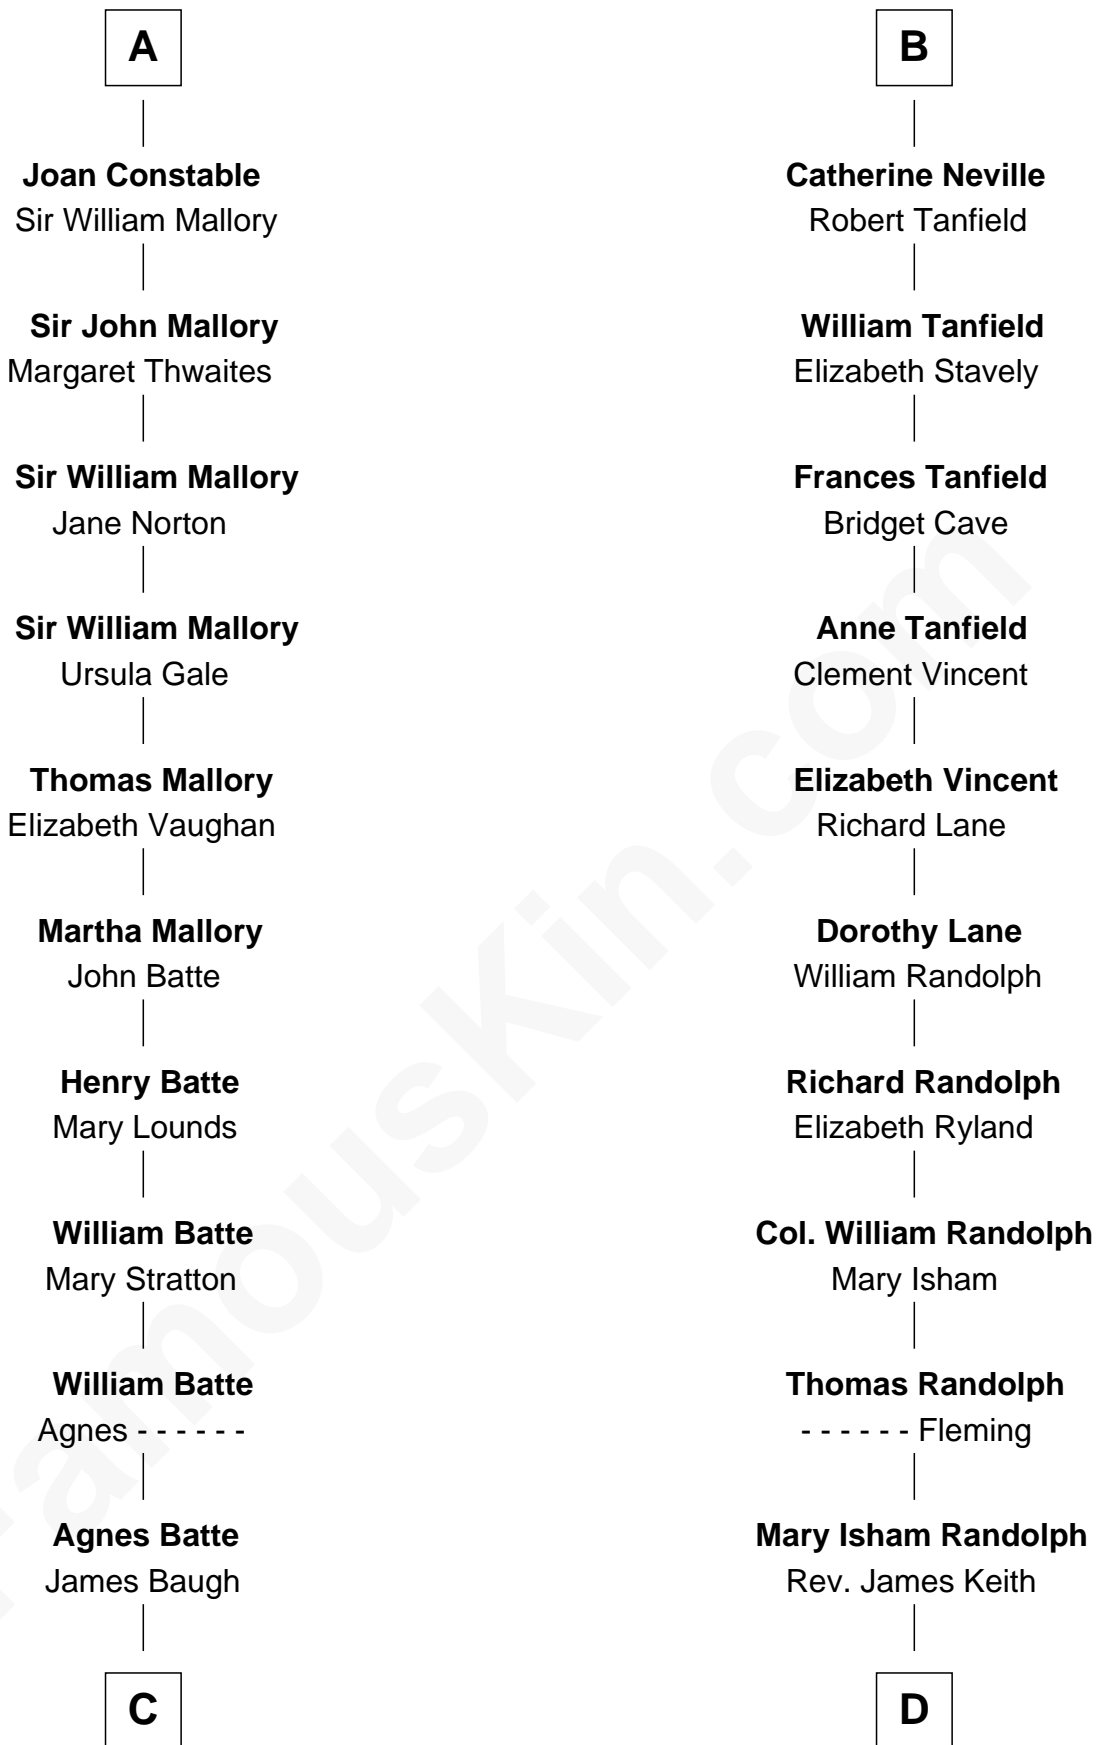

FamousKin.com Relationship Chart of

Judy Garland

Singer and Movie Actress

18th cousin 3 times removed of

John Marshall

4th Chief Justice of the U.S. Supreme Court

C

Richard Baugh
Elizabeth Pepper Harwell

John Aldridge Baugh
Mary Ann Marable

Elizabeth Baugh
William Tecumseh Gumm

Francis Avent Gumm
Ethel Marian Milne

Judy Garland
Singer and Movie Actress

D

Mary Randolph Keith
Col. Thomas Marshall

John Marshall
U.S. Supreme Court Chief Justice