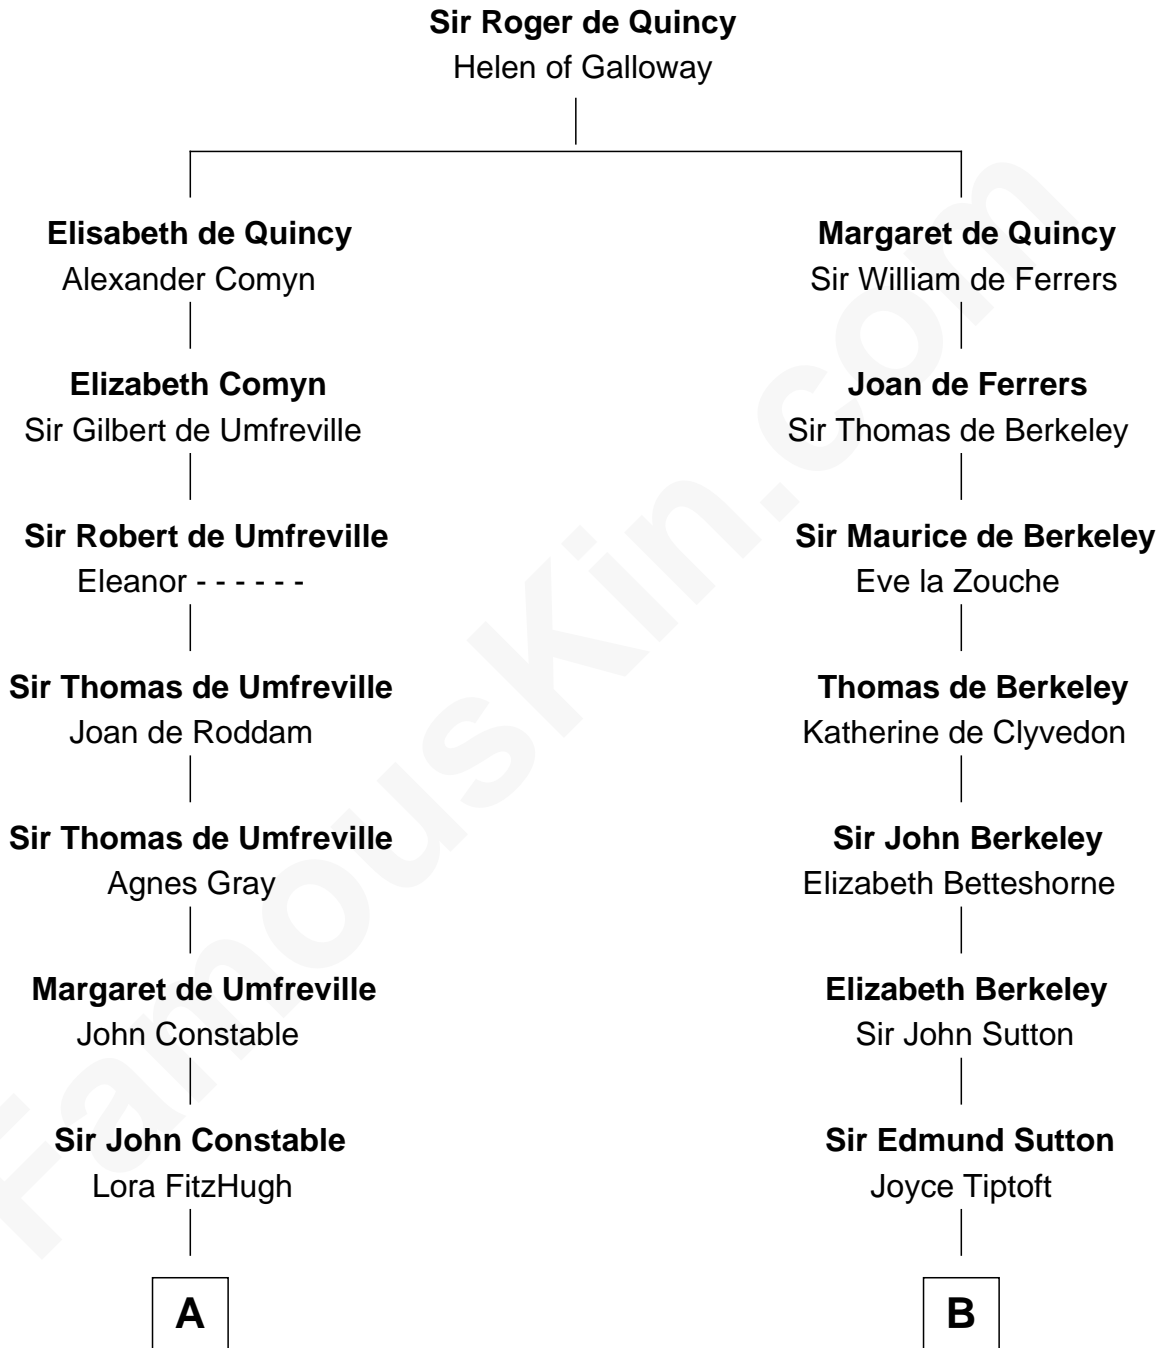

FamousKin.com

Relationship Chart of

Judy Garland

Singer and Movie Actress

19th cousin 2 times removed of

Oliver Wendell Holmes, Jr.

U.S. Supreme Court Justice

C