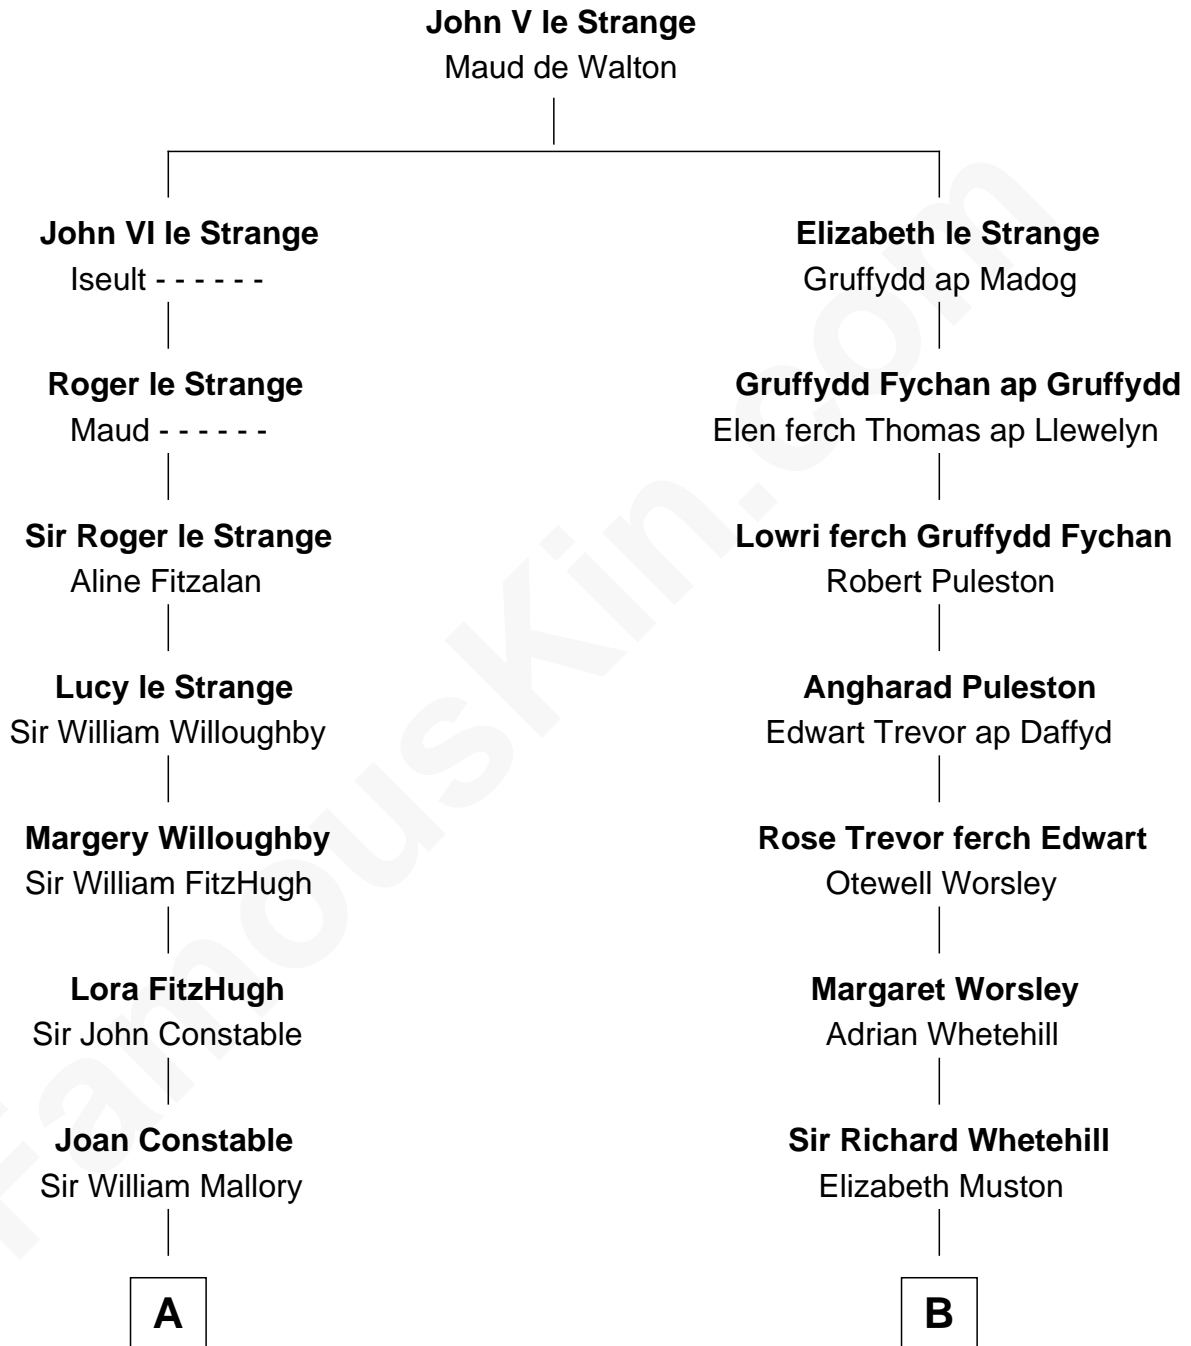

FamousKin.com Relationship Chart of

Judy Garland

Singer and Movie Actress

16th cousin 4 times removed of

James Russell Lowell

American "Fireside" Poet

C

John Aldridge Baugh