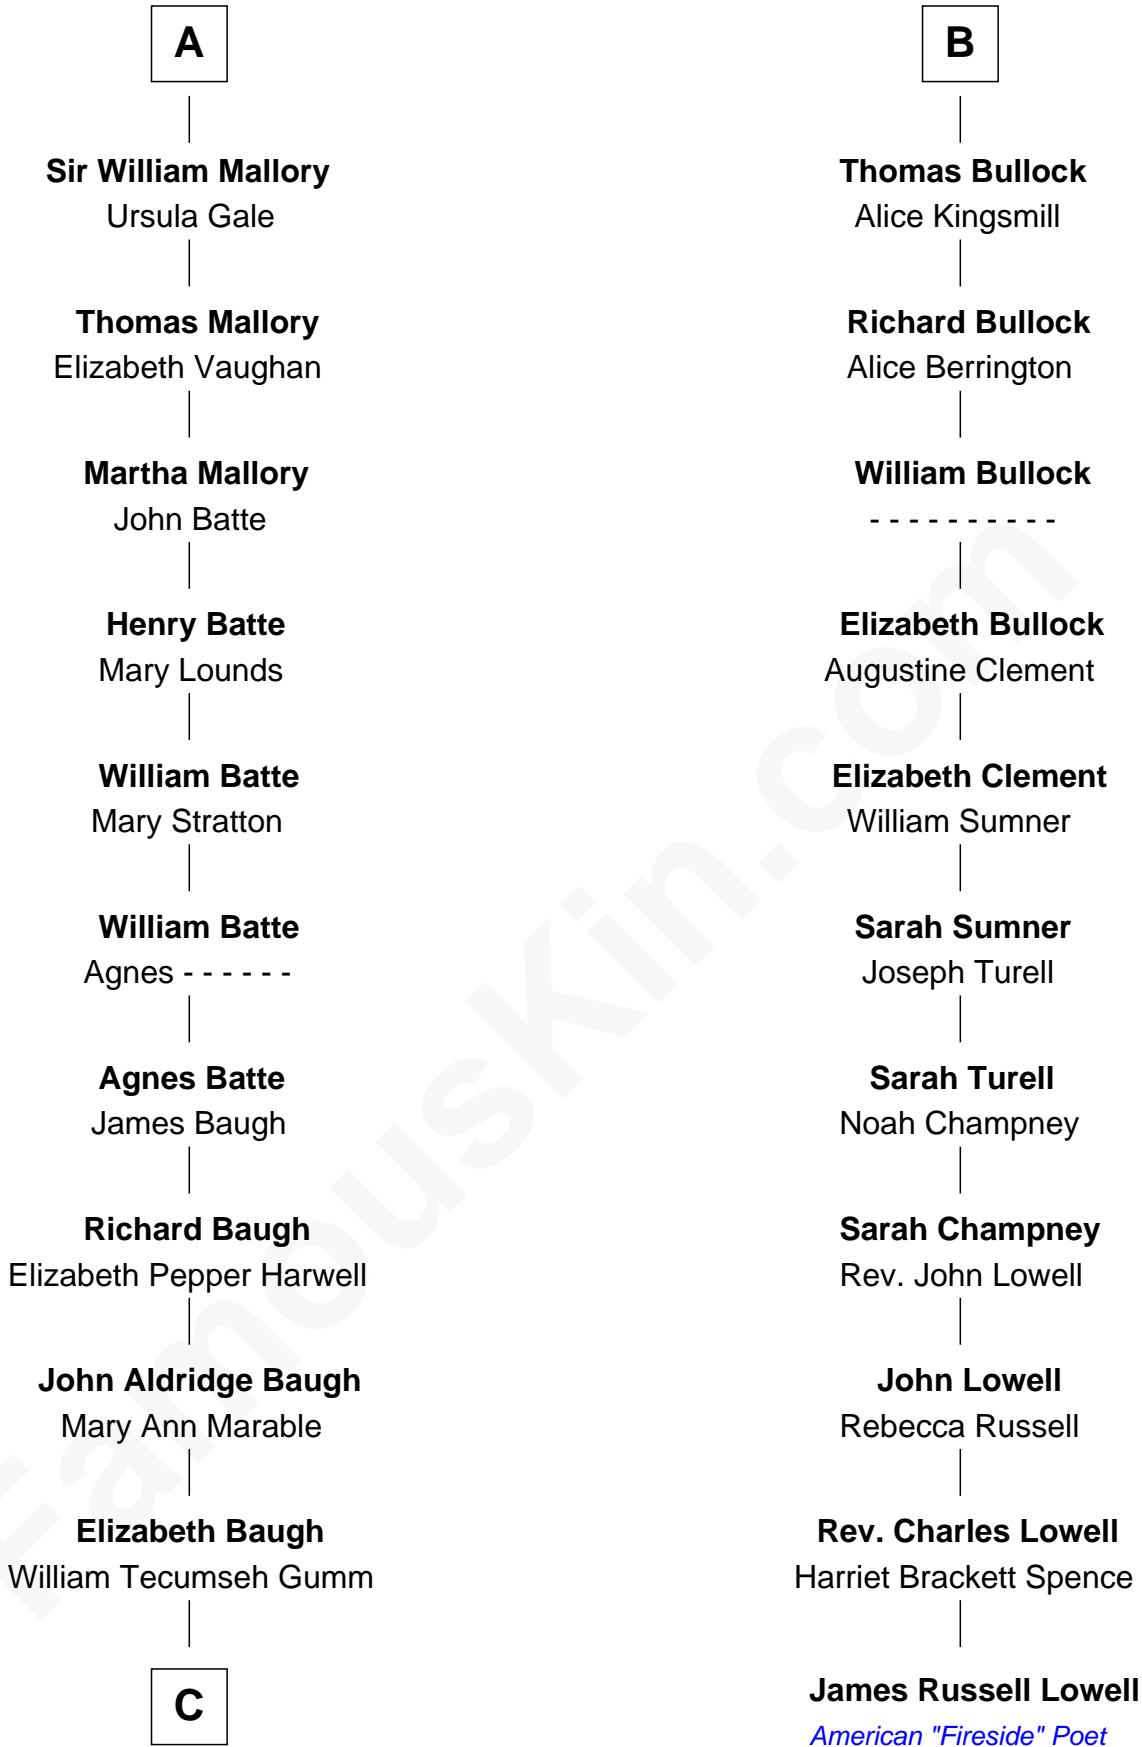

FamousKin.com Relationship Chart of

Judy Garland

Singer and Movie Actress

17th cousin 1 time removed of

James Russell Lowell

American "Fireside" Poet

Edmund Fitzalan

Alice de Warenne

C

Francis Avent Gumm

Ethel Marian Milne

Judy Garland

Singer and Movie Actress

FamousKin.com