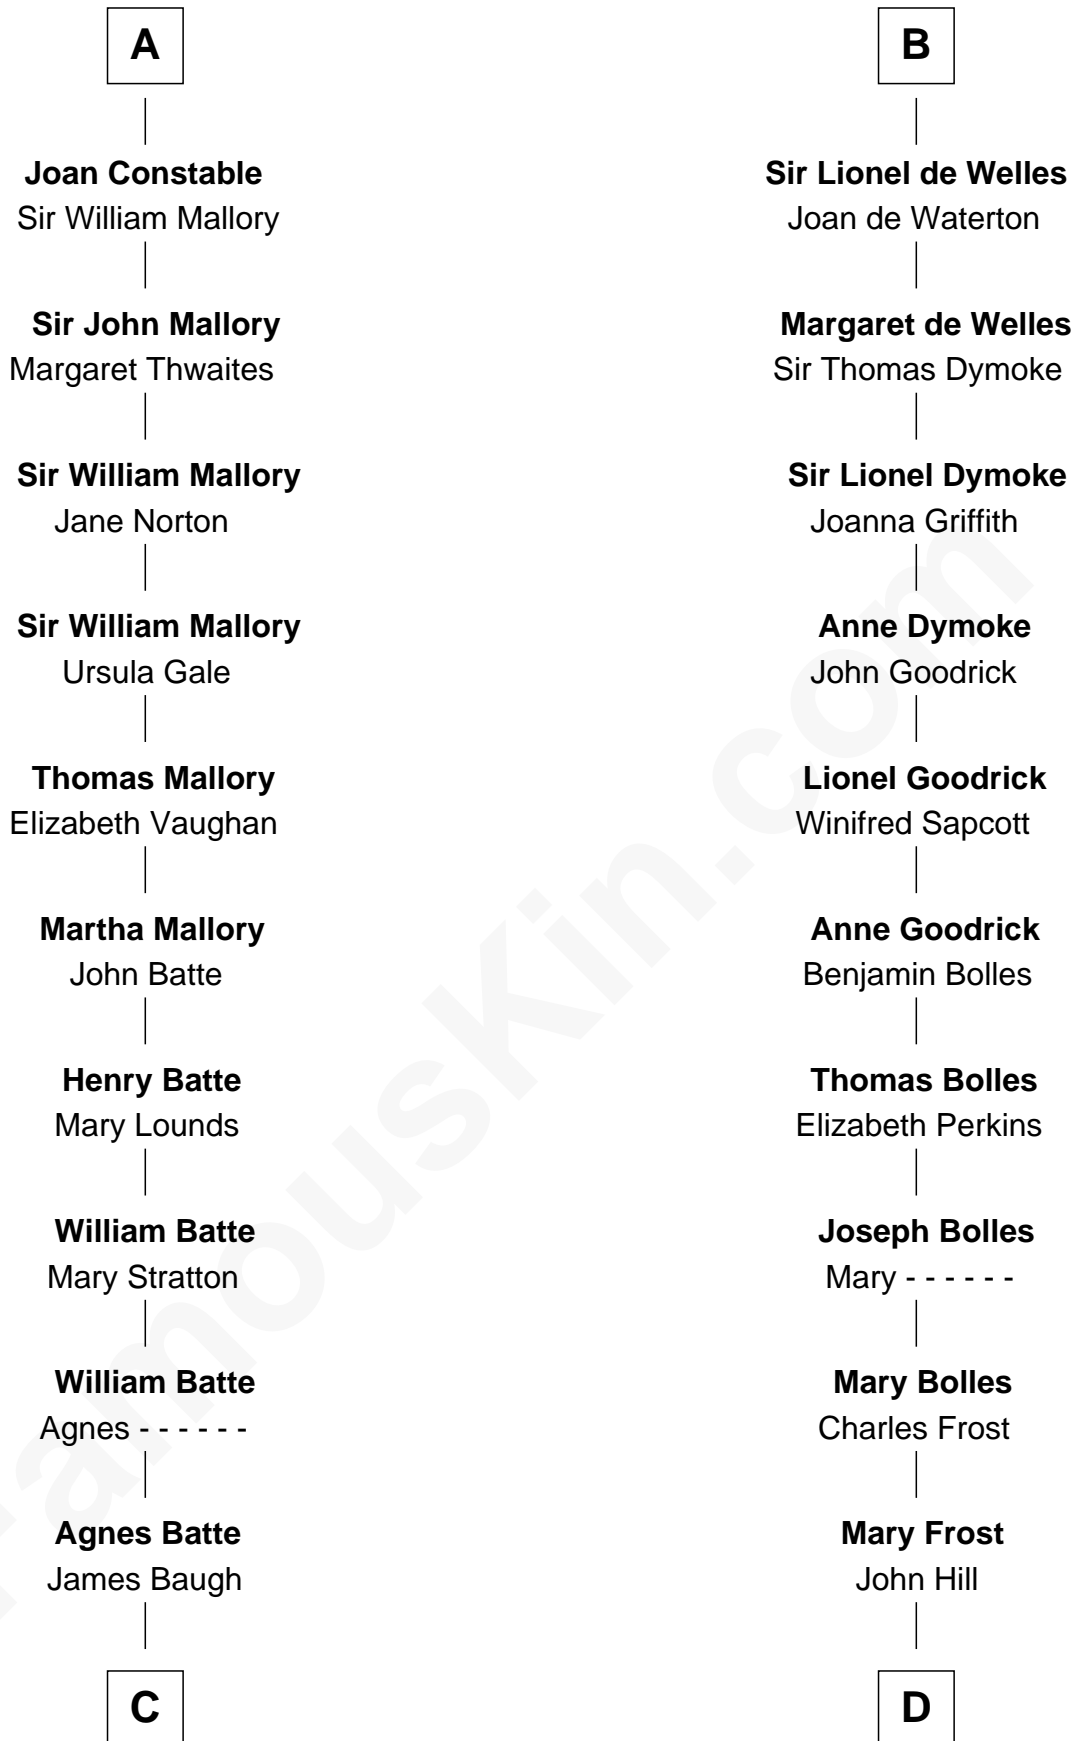

FamousKin.com Relationship Chart of

Judy Garland

Singer and Movie Actress

20th cousin 1 time removed of

Ichabod Goodwin

27th Governor of New Hampshire

Sir Roger de Quincy

Helen of Galloway

Maud de Beauchamp

Katherine de Clifford

Sir Ralph de Greystoke

Maud de Greystoke

Eudo de Welles

B

C

Richard Baugh
Elizabeth Pepper Harwell