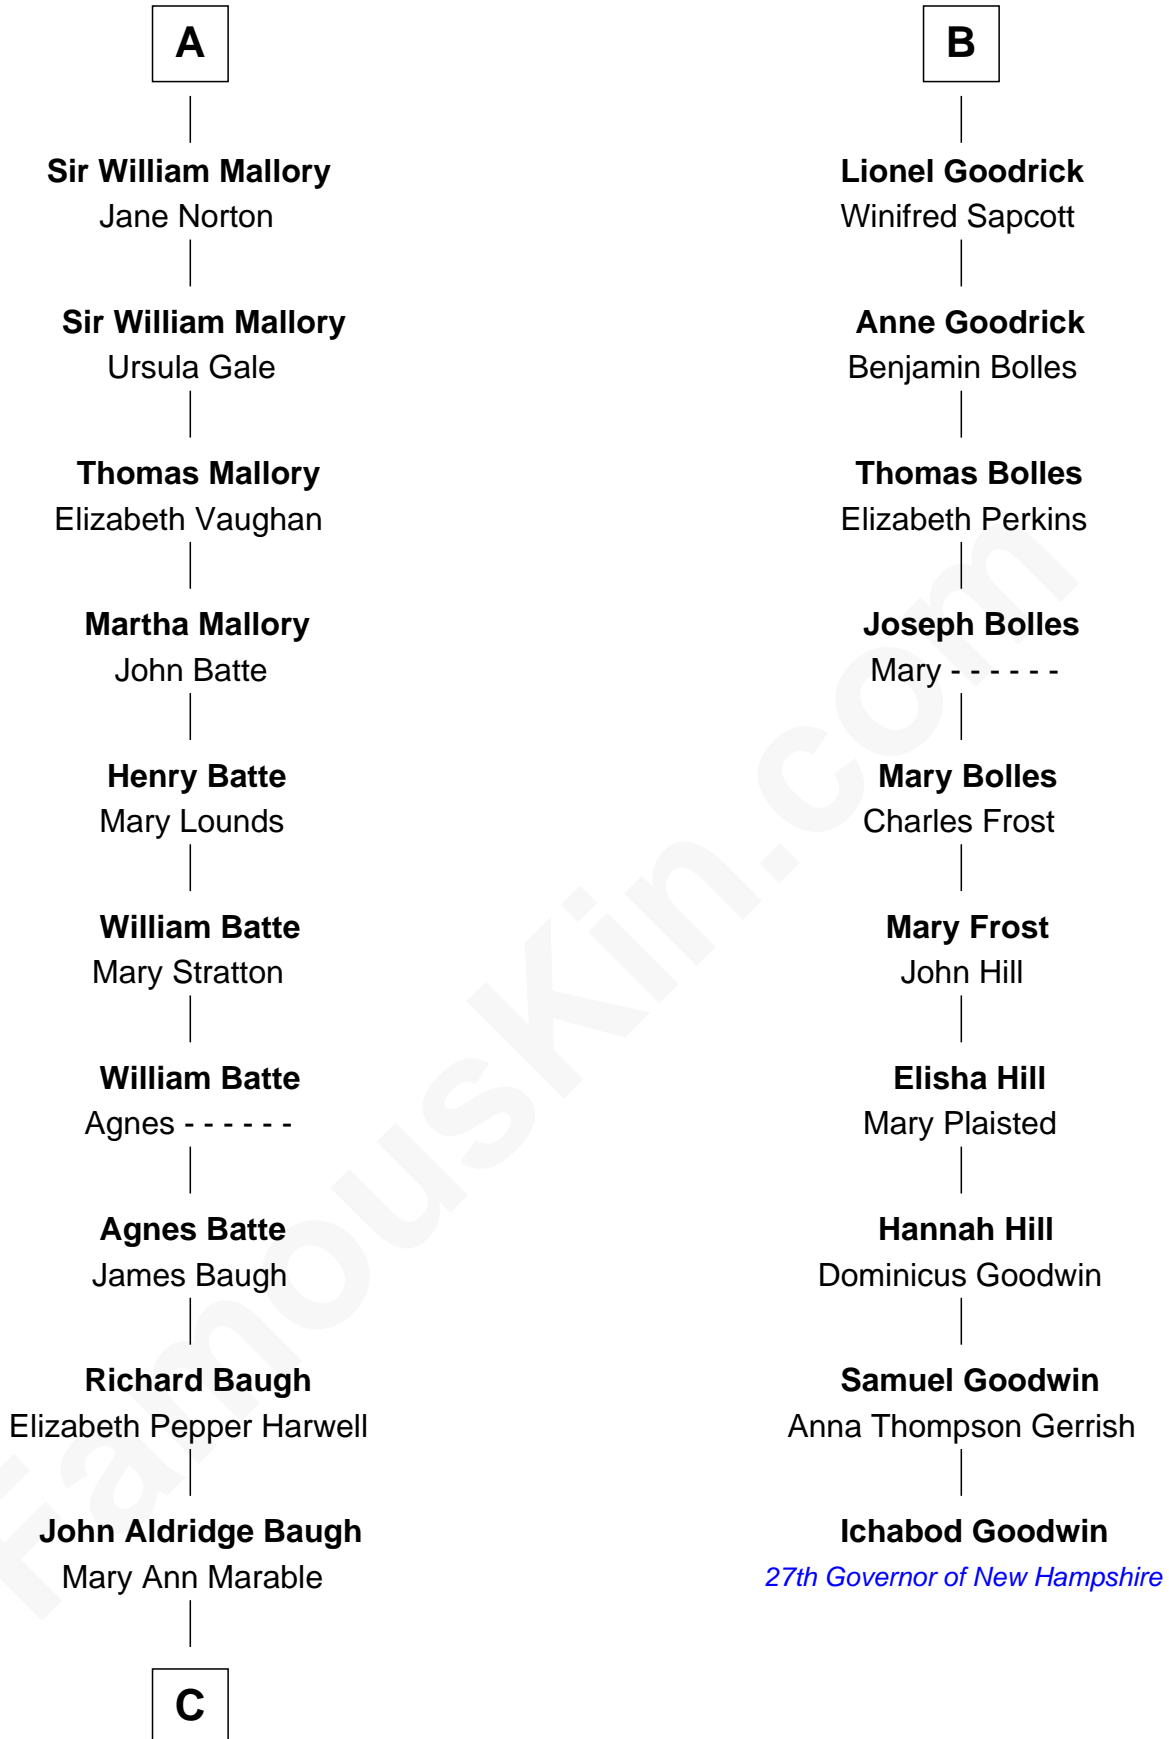

FamousKin.com Relationship Chart of

Judy Garland

Singer and Movie Actress

16th cousin 3 times removed of

Ichabod Goodwin

27th Governor of New Hampshire

Sir Geoffrey le Scrope

Ivetta de Ros

C

—
Elizabeth Baugh
William Tecumseh Gumm

—
Francis Avent Gumm
Ethel Marian Milne

—
Judy Garland
Singer and Movie Actress

FamousKin.com