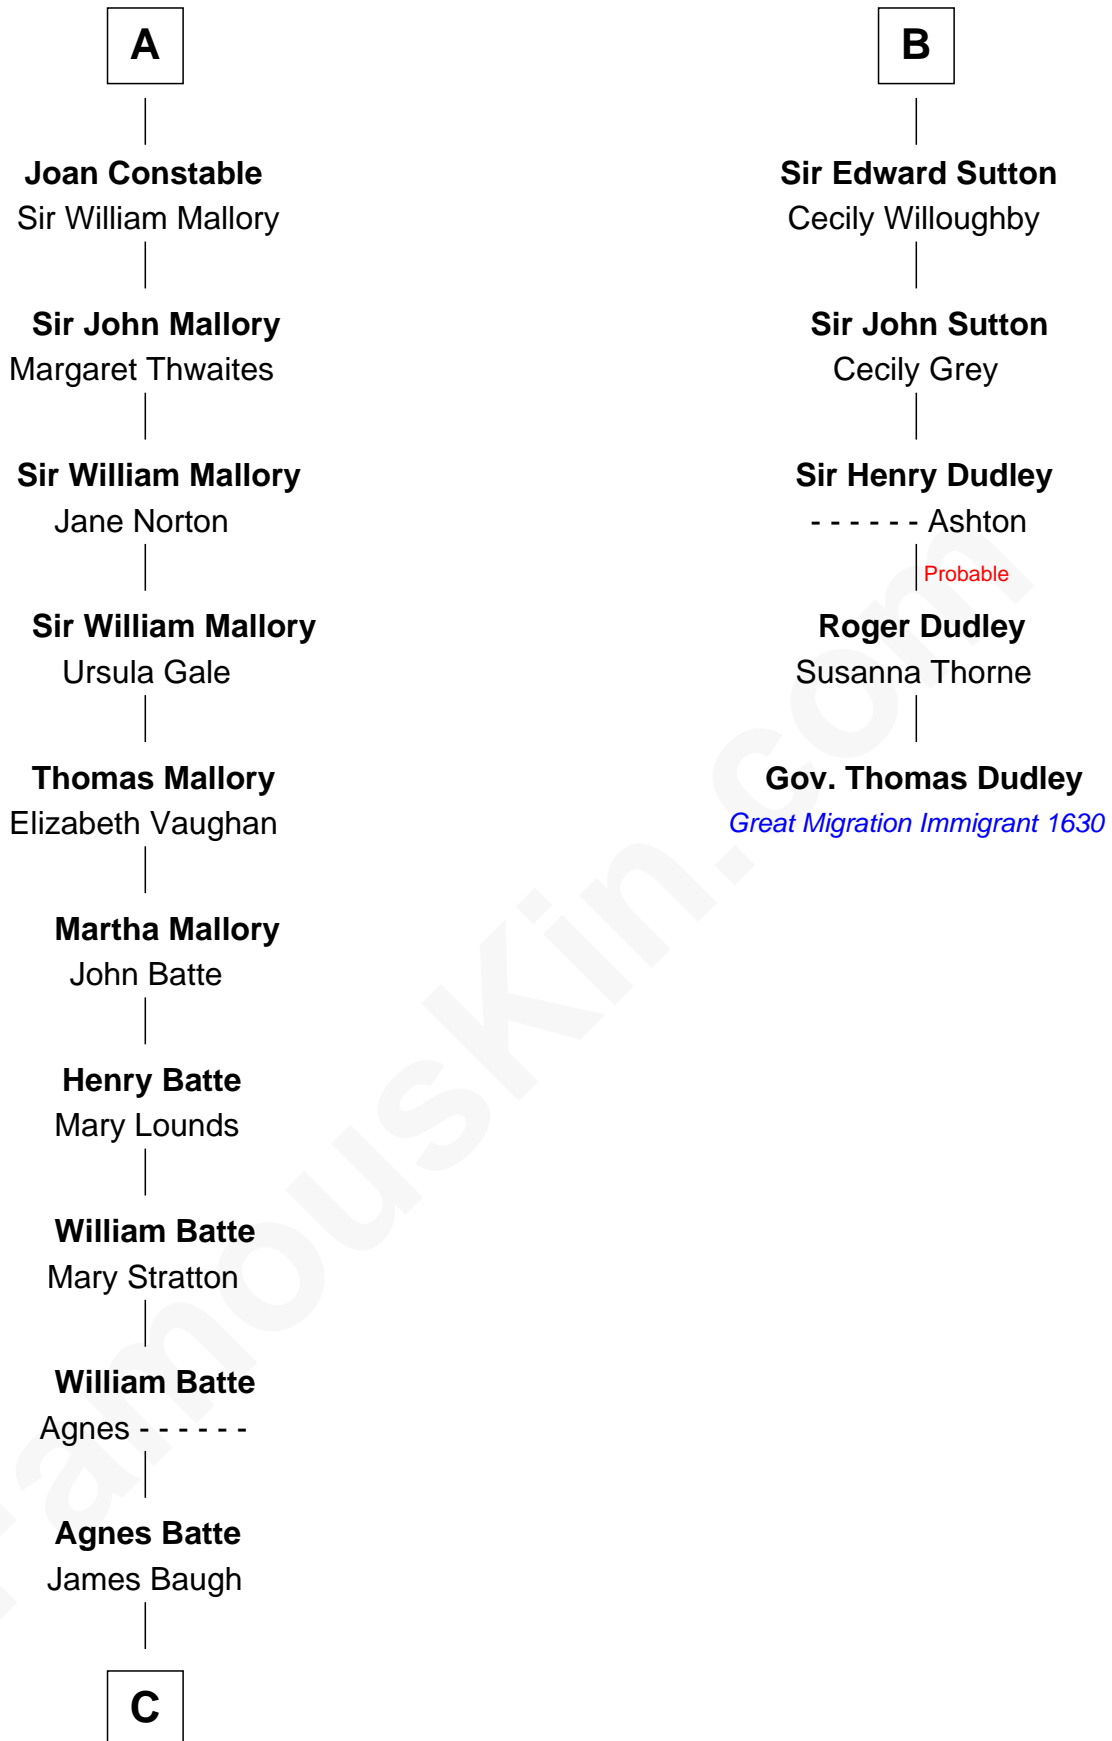

FamousKin.com

Relationship Chart of

Judy Garland

Singer and Movie Actress

11th cousin 10 times removed of

Gov. Thomas Dudley

(1576 - 1653) Great Migration Immigrant 1630

Sir Roger de Quincy

Helen of Galloway

Elisabeth de Quincy

Alexander Comyn

Elizabeth Comyn

Sir Gilbert de Umfreville

Sir Robert de Umfreville

Eleanor - - - - -

Sir Thomas de Umfreville

Margaret de Quincy

Sir William de Ferrers

Joan de Ferrers

Sir Thomas de Berkeley

Sir Maurice de Berkeley

Eve la Zouche

Thomas de Berkeley

Katherine de Clyvedon

Sir John Berkeley

Elizabeth Betteshorne

Elizabeth Berkeley

Sir John Sutton

Sir Edmund Sutton

Joyce Tiptoft

B

C