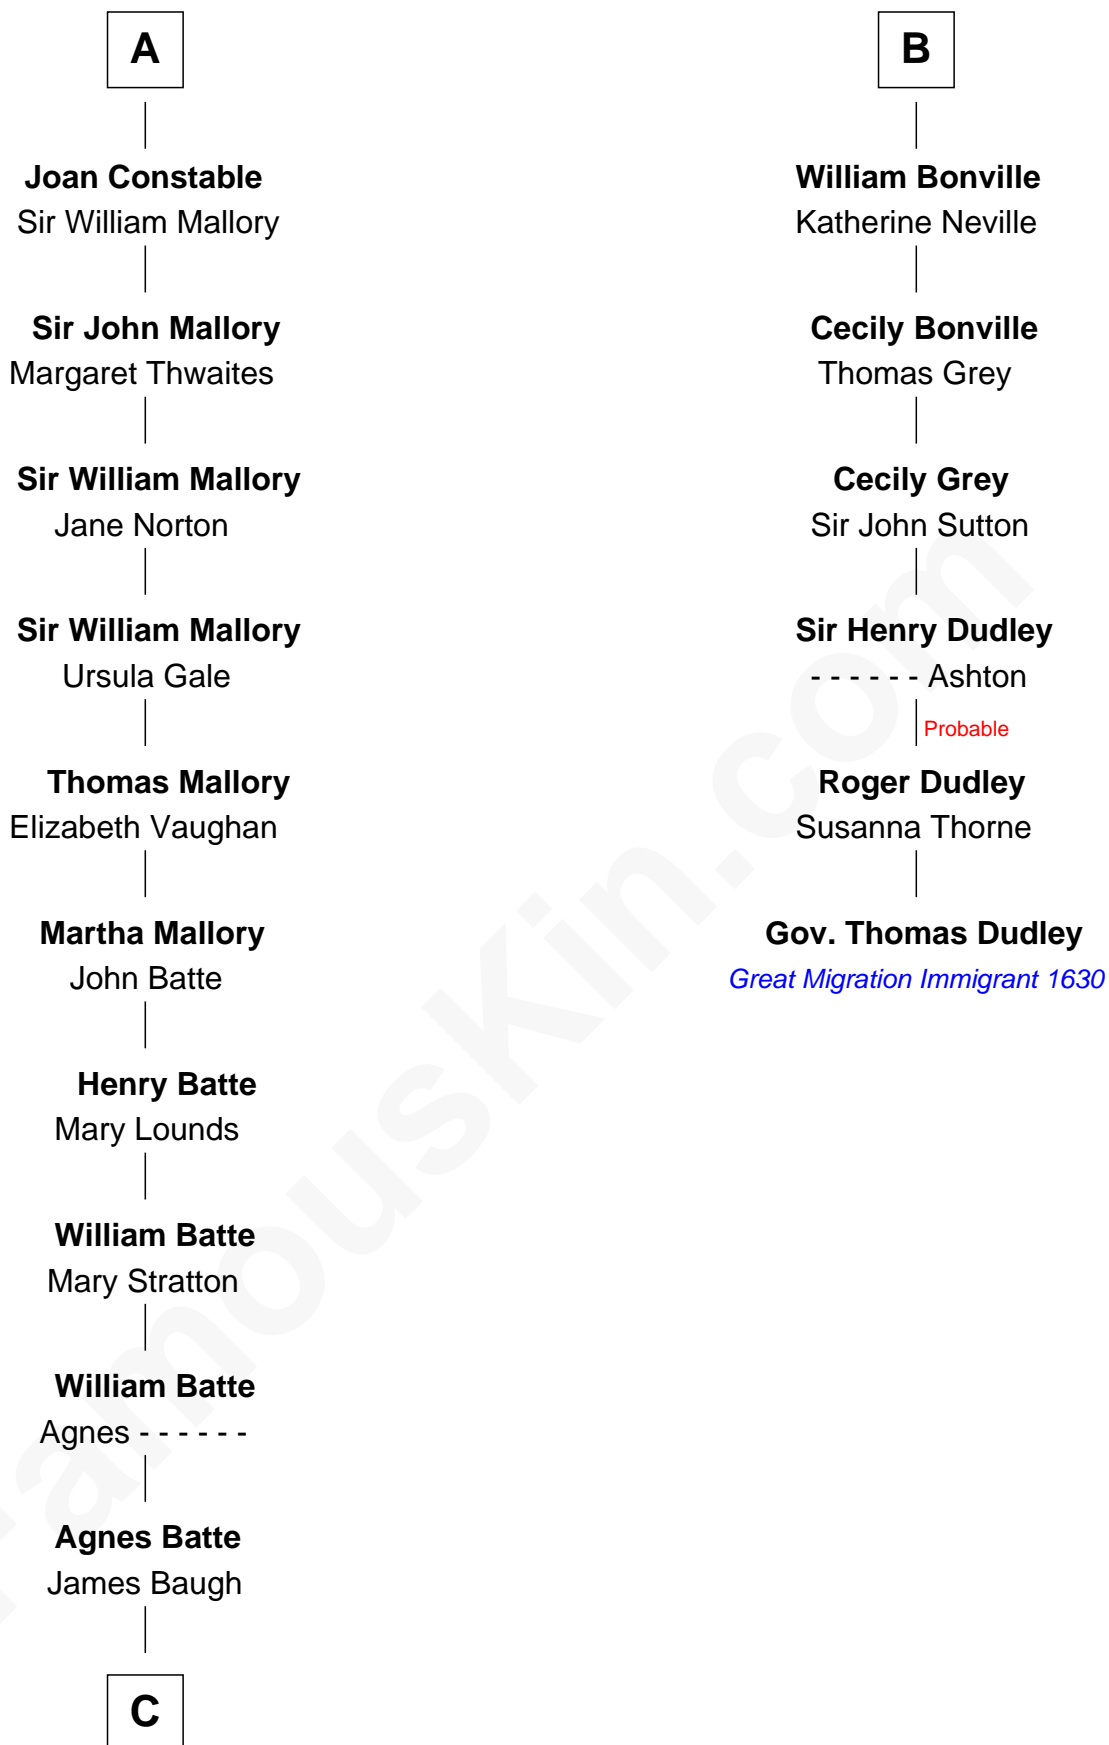

## Relationship Chart of

### Judy Garland

*Singer and Movie Actress*

12th cousin 9 times removed of

### Gov. Thomas Dudley

*(1576 - 1653) Great Migration Immigrant 1630*

**C**

Richard Baugh  
Elizabeth Pepper Harwell

John Aldridge Baugh  
Mary Ann Marable

Elizabeth Baugh  
William Tecumseh Gumm

Francis Avent Gumm  
Ethel Marian Milne