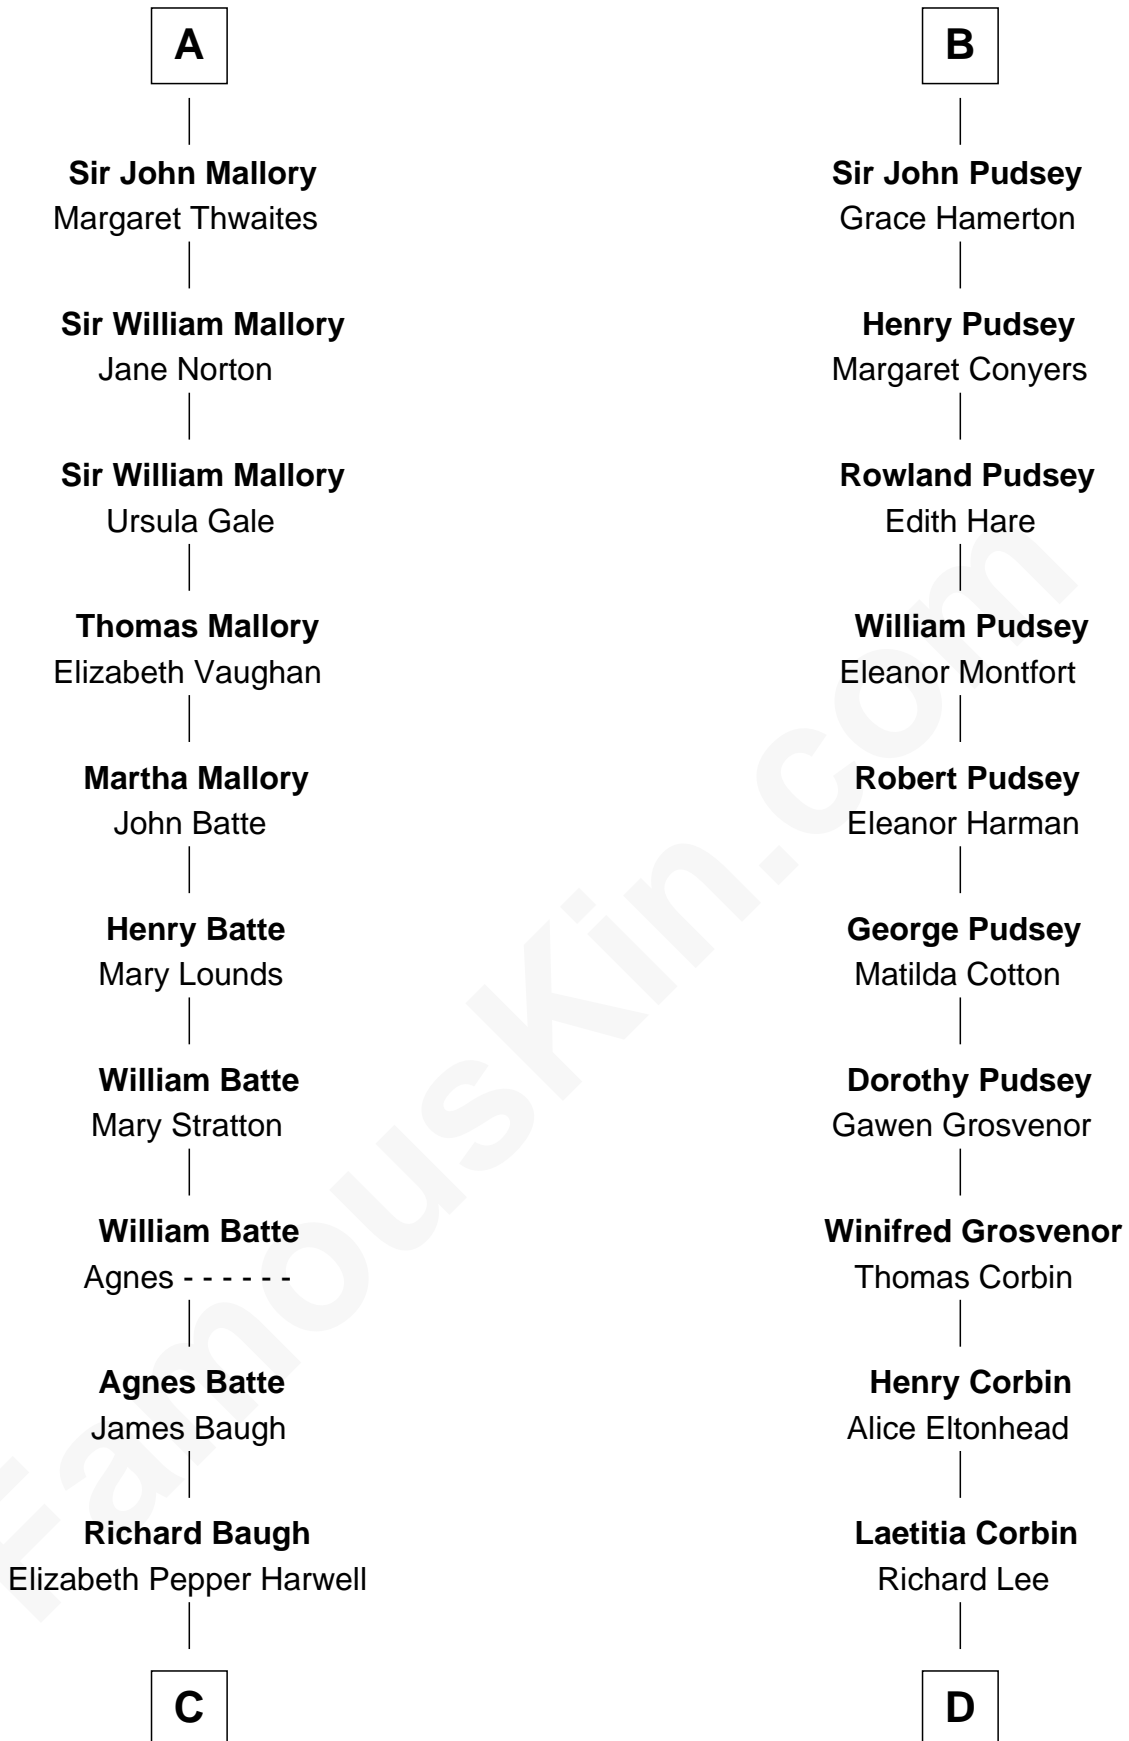

FamousKin.com

Relationship Chart of

Judy Garland

Singer and Movie Actress

18th cousin 2 times removed of

Richard Henry Lee

Signer of the Declaration of Independence

C