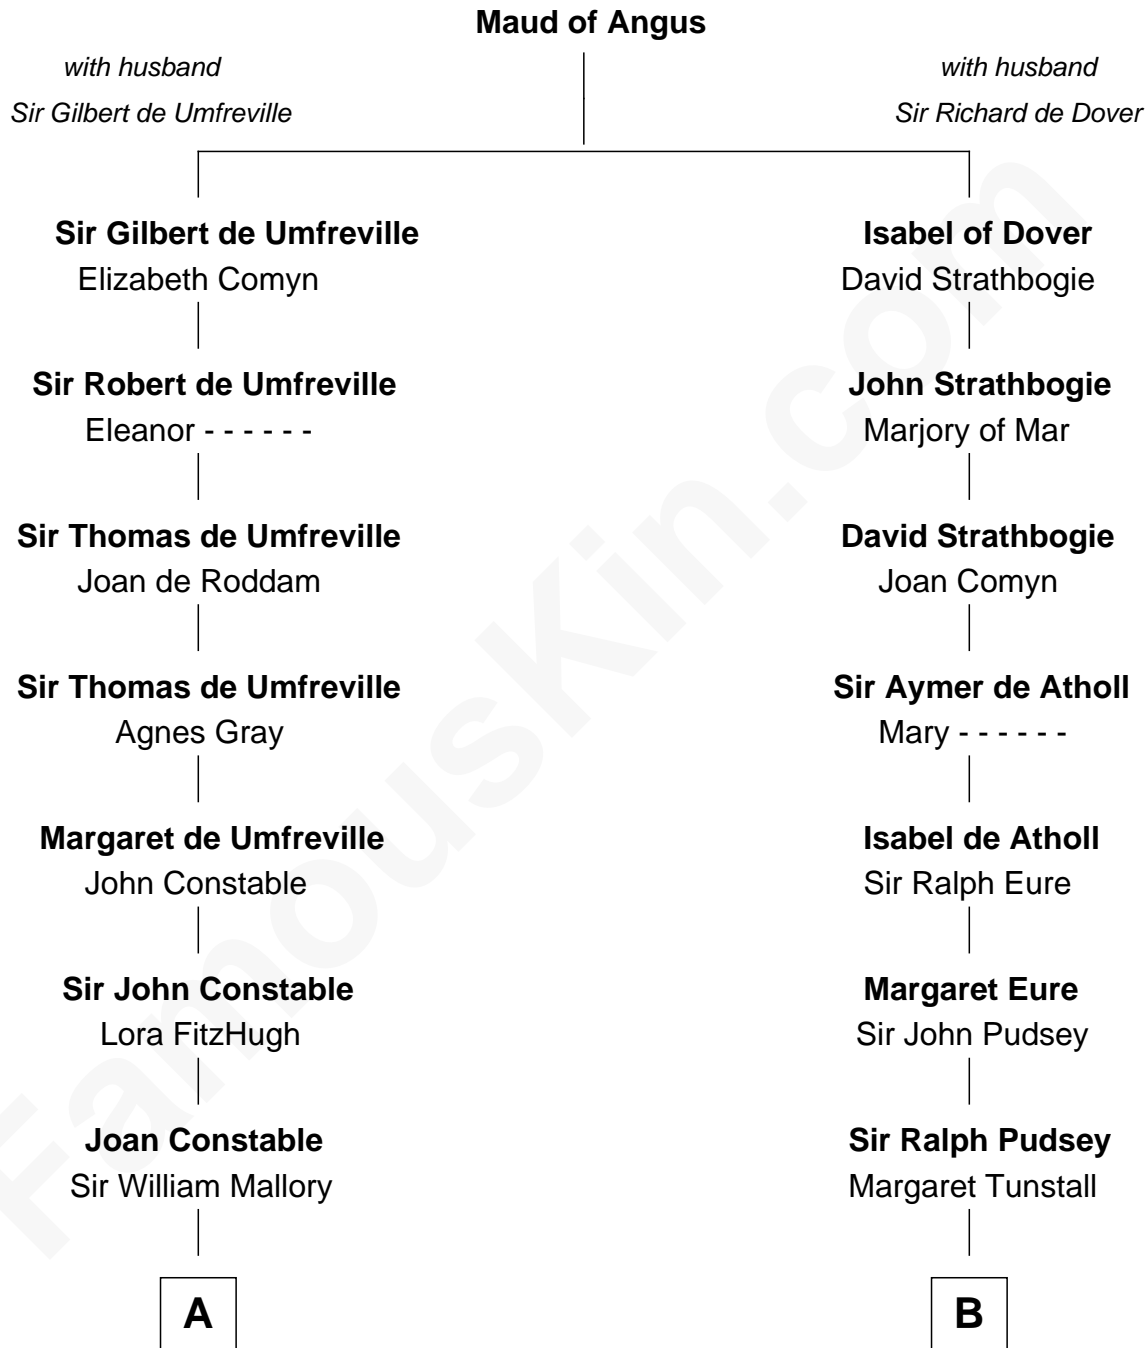

FamousKin.com

Relationship Chart of

Judy Garland

Singer and Movie Actress

18th cousin 2 times removed of

Richard Henry Lee

Signer of the Declaration of Independence

C