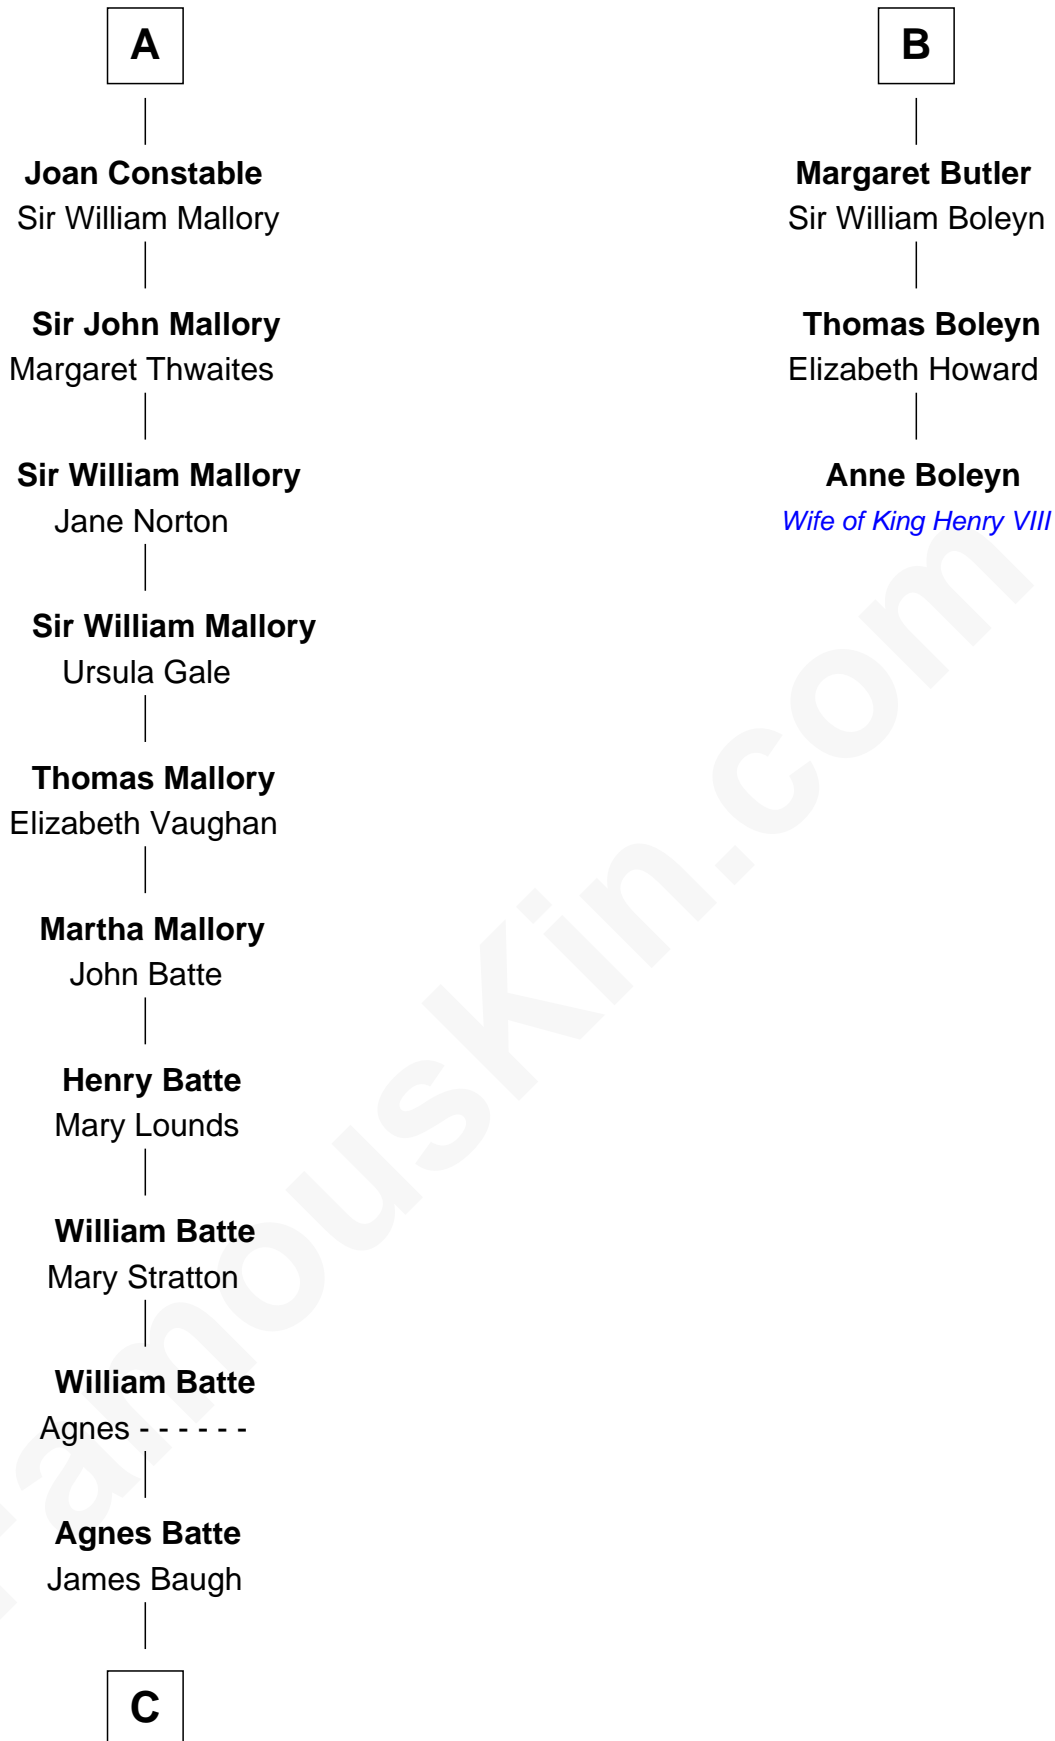

FamousKin.com Relationship Chart of

Judy Garland

Singer and Movie Actress

9th cousin 12 times removed of

Anne Boleyn

2nd Wife of King Henry VIII

Sir William de Ros

Lucy FitzPiers

Sir William de Ros

Eustache Fitz Ralph

Ivetta de Ros

Sir Geoffrey le Scrope

Henry Scrope

Joan - - - - -

Joan Scrope

Henry Fitzhugh

Isabel de Aubeney

William de Ros

Maude de Vaux

Sir William de Ros

Margery de Badlesmere

Maud de Roos

John de Welles

Anne de Welles

James Butler

James Butler

Joan Beauchamp

Sir Thomas Butler

Anne Hankeford

B

C

Richard Baugh
Elizabeth Pepper Harwell