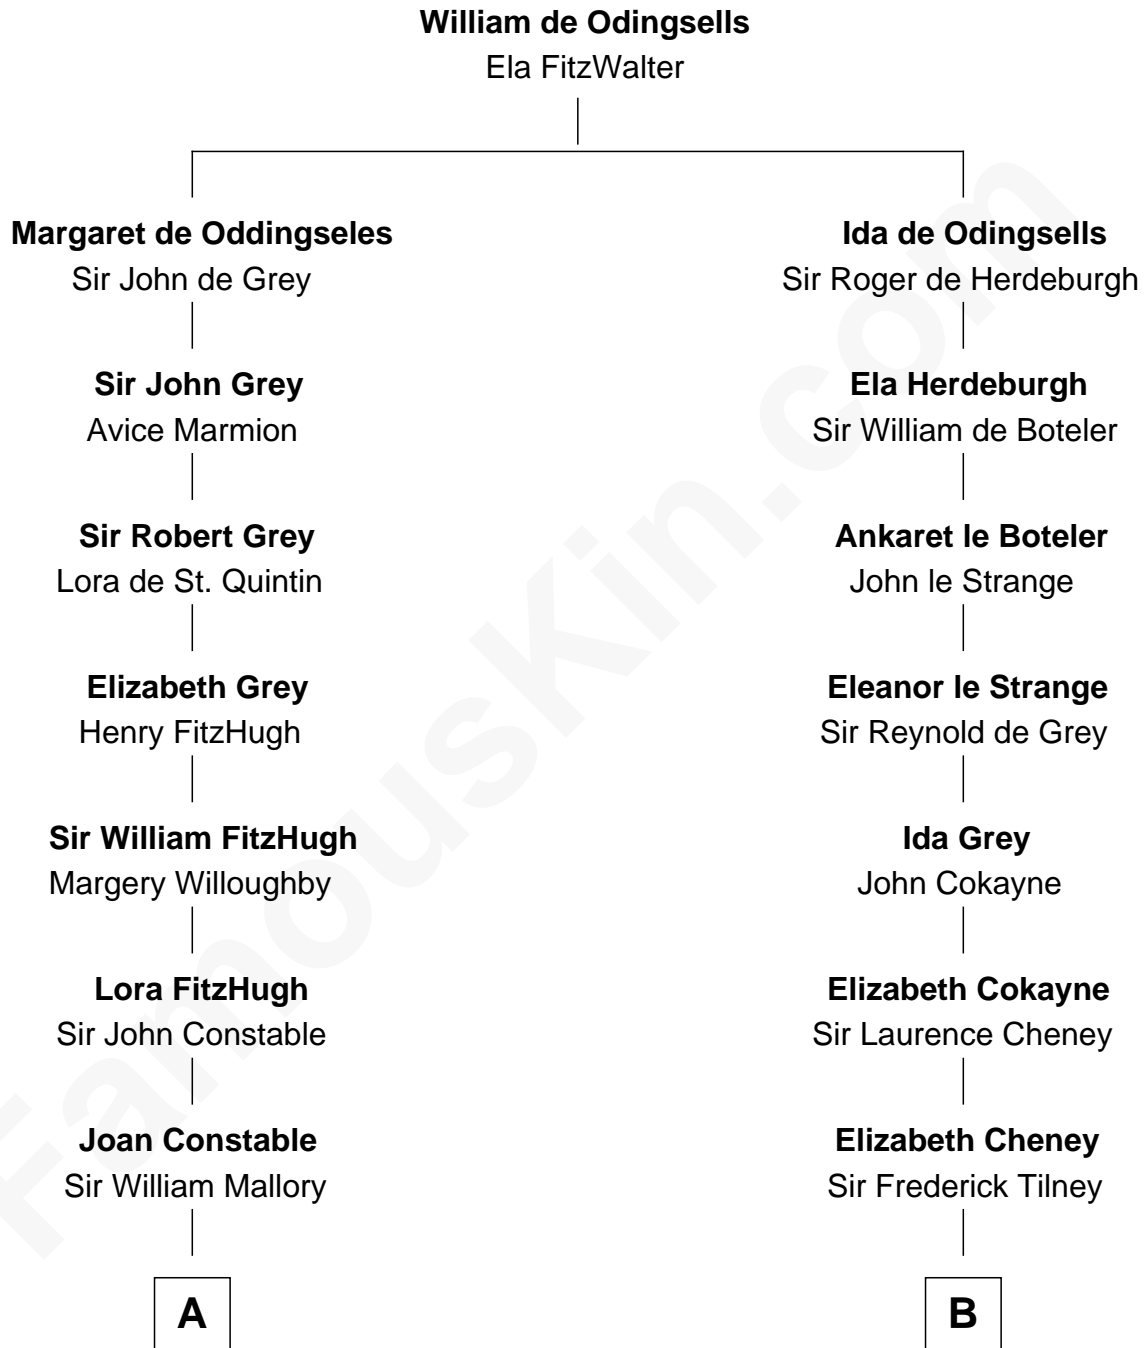

FamousKin.com Relationship Chart of

Judy Garland

Singer and Movie Actress

9th cousin 11 times removed of

Anne Boleyn

2nd Wife of King Henry VIII

C

John Aldridge Baugh

Mary Ann Marable

Elizabeth Baugh

William Tecumseh Gumm

Francis Avent Gumm

Ethel Marian Milne

Judy Garland

Singer and Movie Actress

FamousKin.com