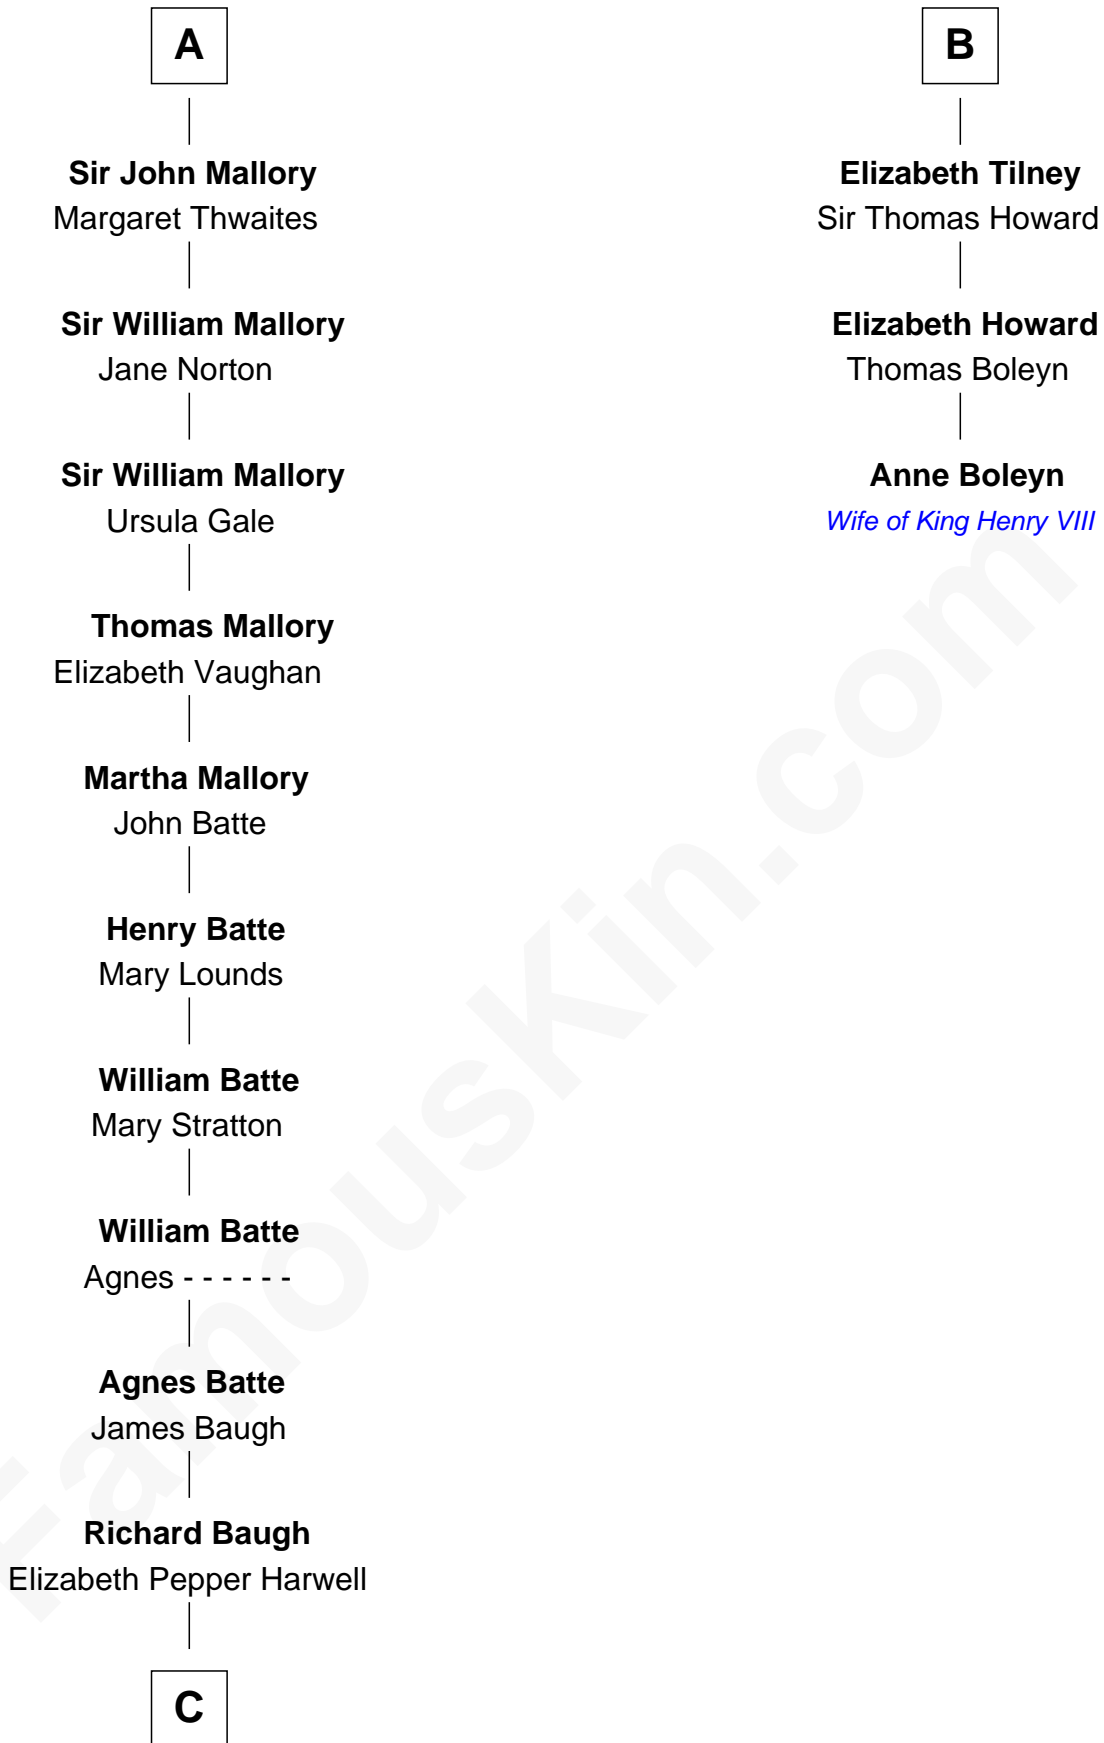

FamousKin.com Relationship Chart of

Judy Garland

Singer and Movie Actress

9th cousin 11 times removed of

Anne Boleyn

2nd Wife of King Henry VIII

C

John Aldridge Baugh