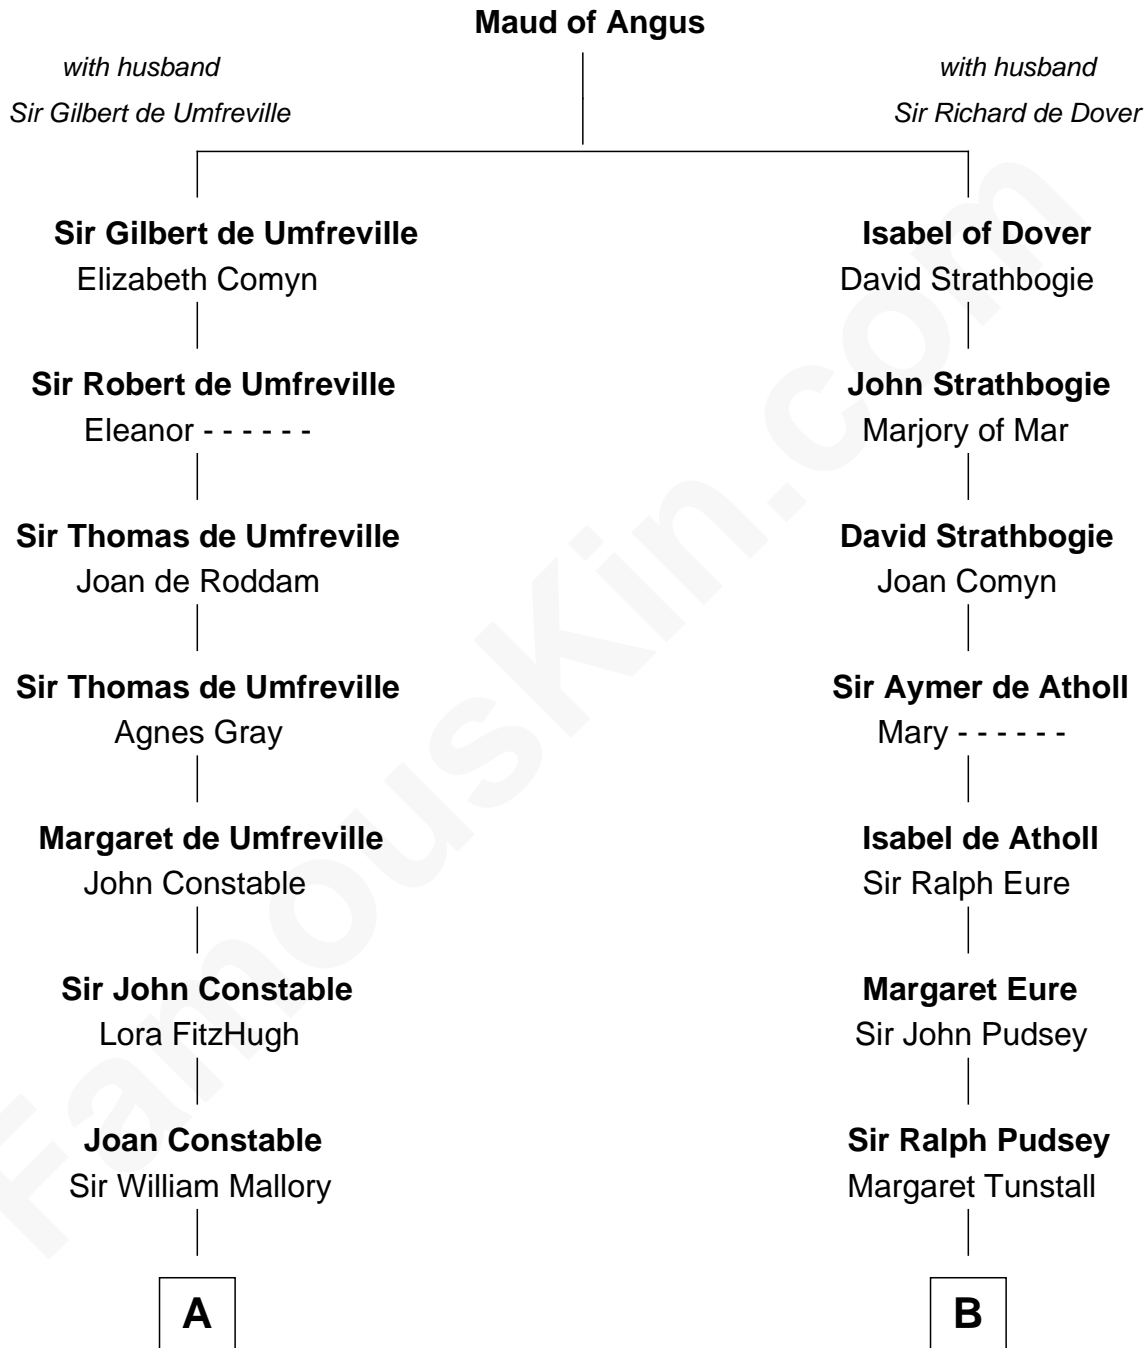

FamousKin.com

Relationship Chart of

Judy Garland

Singer and Movie Actress

18th cousin 2 times removed of

Francis Lightfoot Lee

Signer of the Declaration of Independence

C

D

Gov. Thomas Lee

Hannah Ludwell

Francis Lightfoot Lee

Signer of Declaration of Independence

FamousKin.com