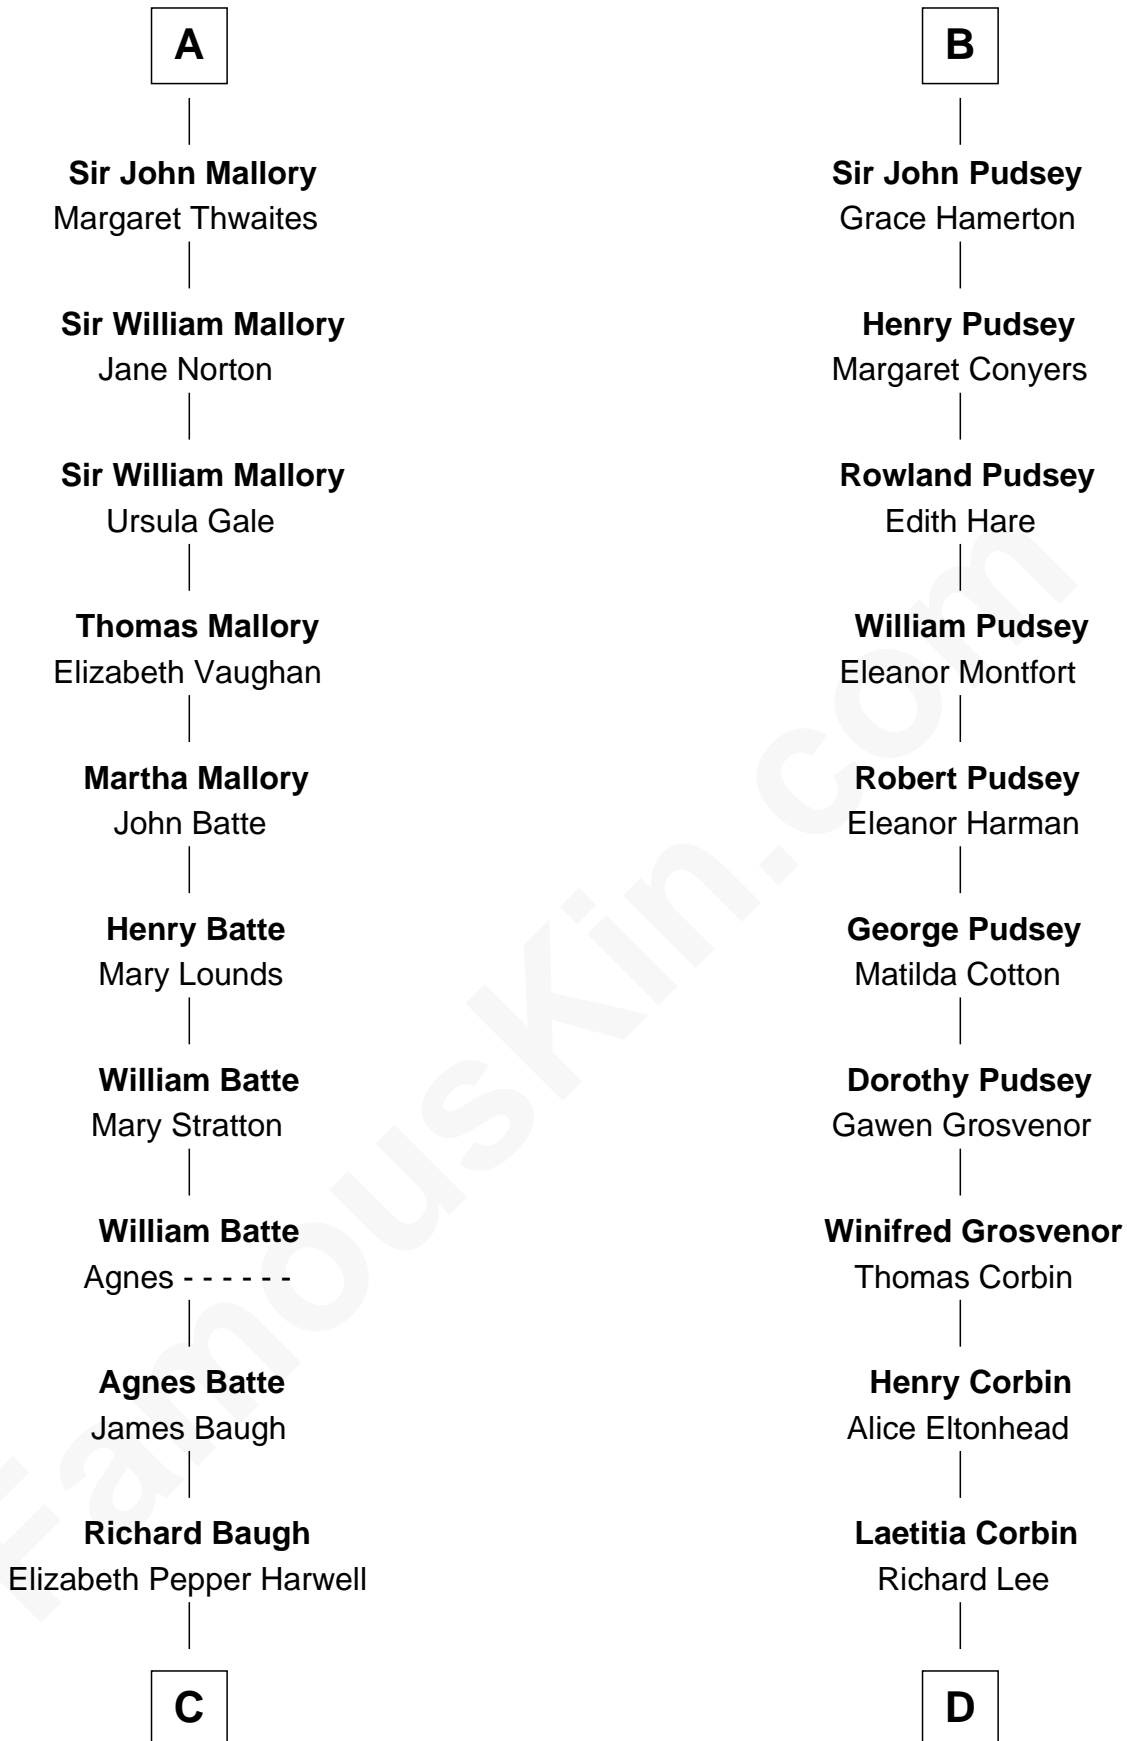

FamousKin.com

Relationship Chart of

Judy Garland

Singer and Movie Actress

18th cousin 2 times removed of

Francis Lightfoot Lee

Signer of the Declaration of Independence

C