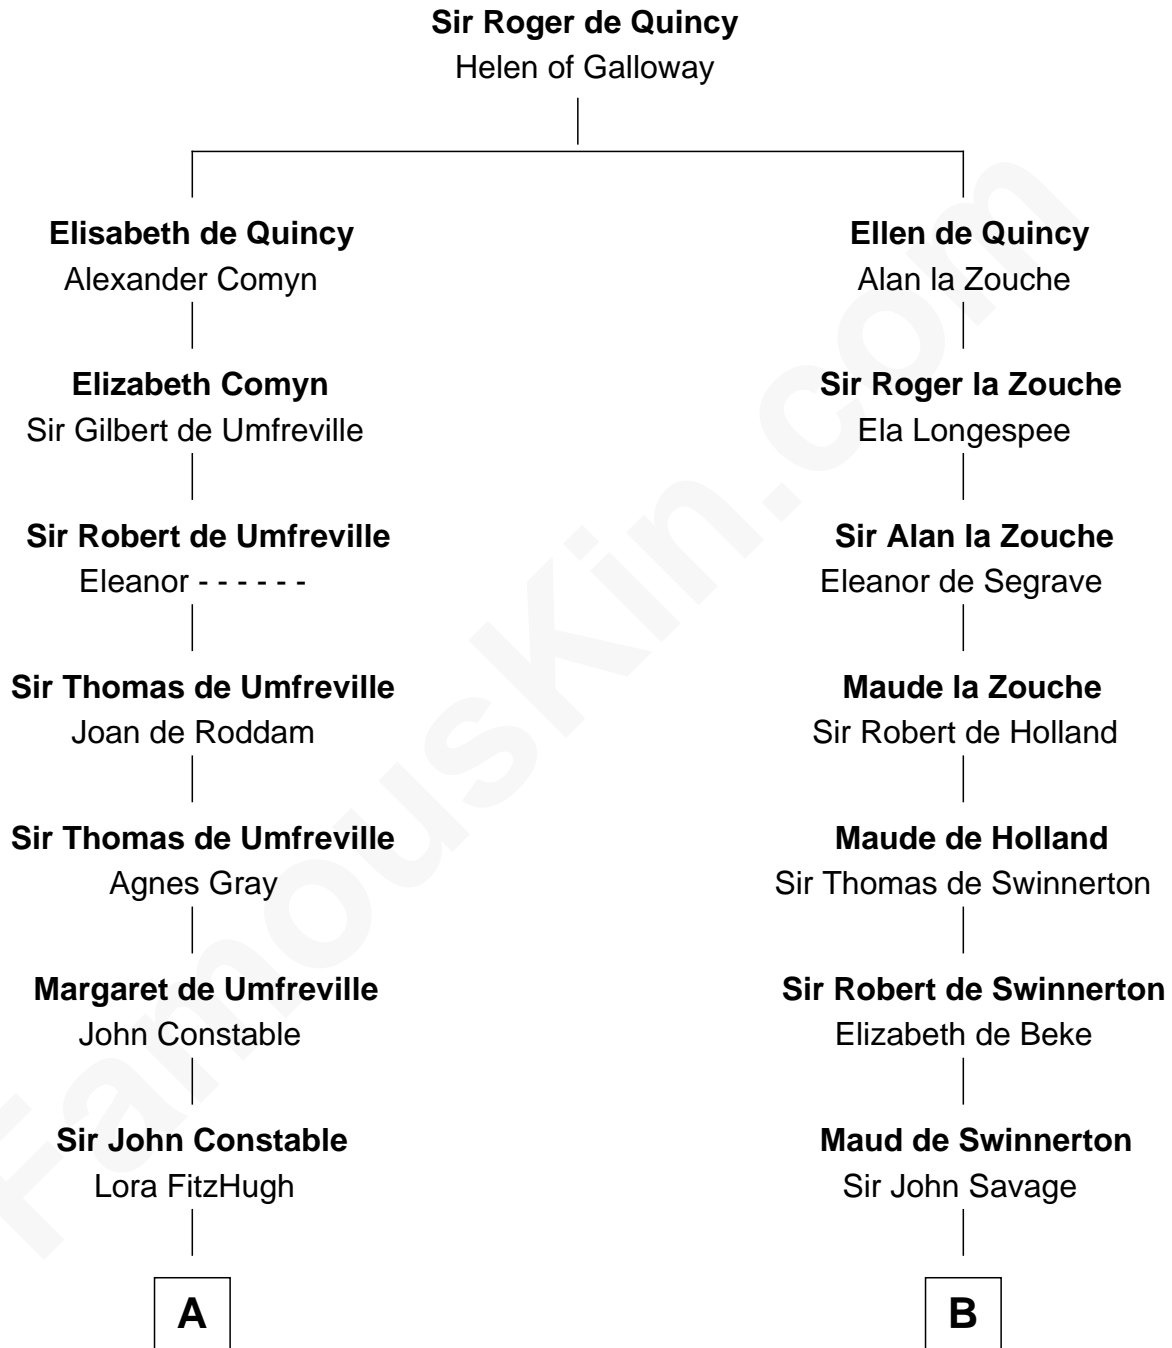

Francis Lightfoot Lee

Signer of the Declaration of Independence