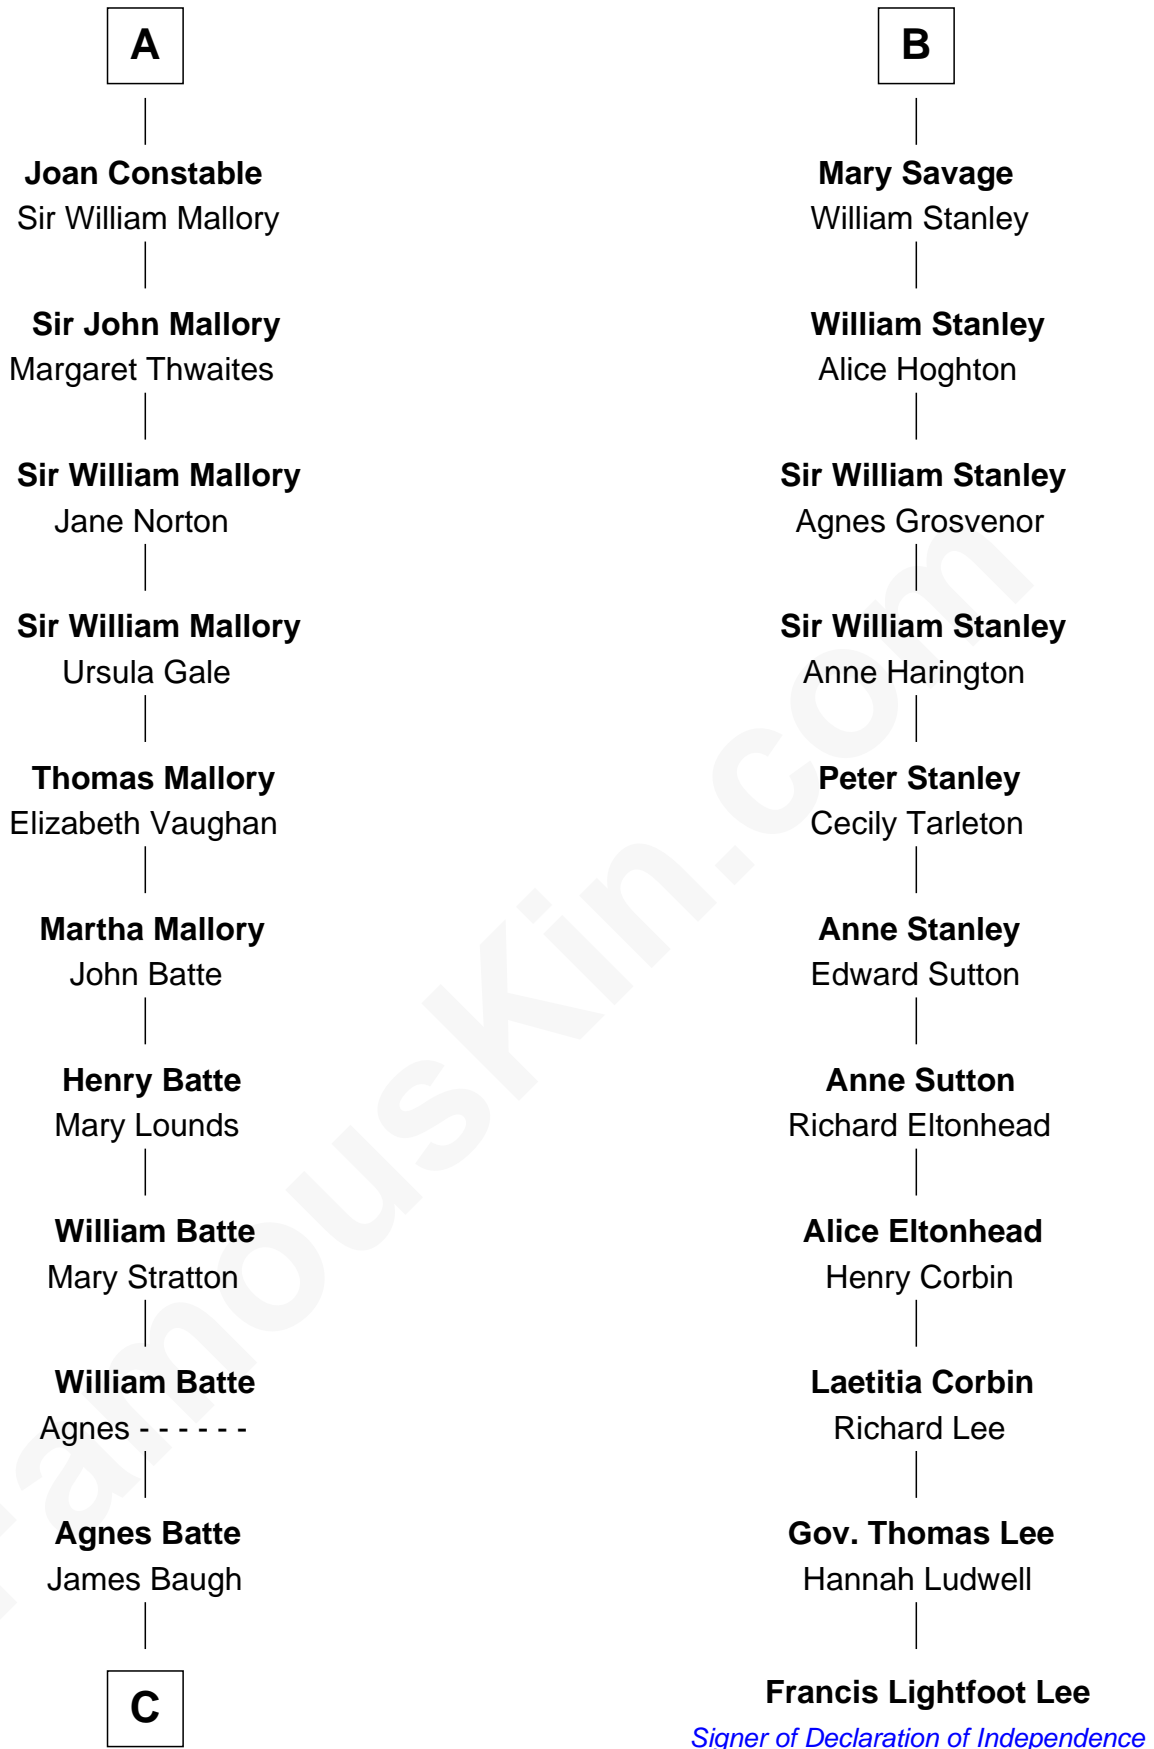

## Relationship Chart of

### Judy Garland

*Singer and Movie Actress*

17th cousin 4 times removed of

### Francis Lightfoot Lee

*Signer of the Declaration of Independence*

**C**

**Richard Baugh**  
Elizabeth Pepper Harwell

**John Aldridge Baugh**  
Mary Ann Marable

**Elizabeth Baugh**  
William Tecumseh Gumm