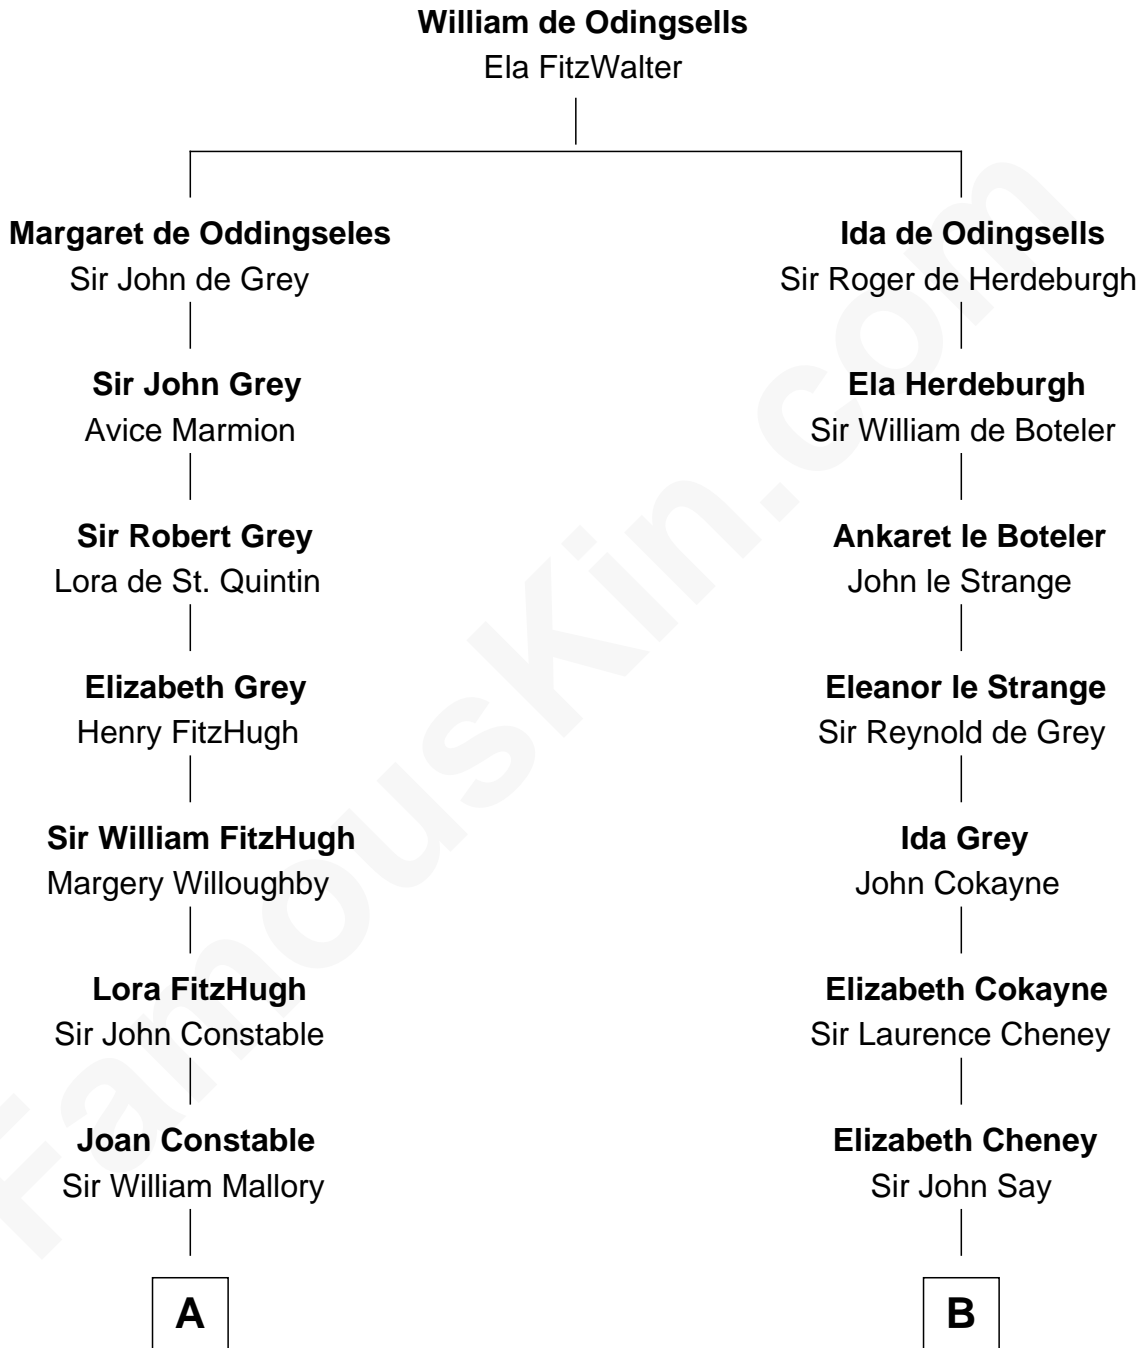

## Relationship Chart of

**Judy Garland**

*Singer and Movie Actress*

9th cousin 11 times removed of

**Jane Seymour**

*3rd Wife of King Henry VIII*

**C**

—  
**John Aldridge Baugh**

Mary Ann Marable

—  
**Elizabeth Baugh**

William Tecumseh Gumm

—  
**Francis Avent Gumm**

Ethel Marian Milne

—  
**Judy Garland**

*Singer and Movie Actress*

FamousKin.com