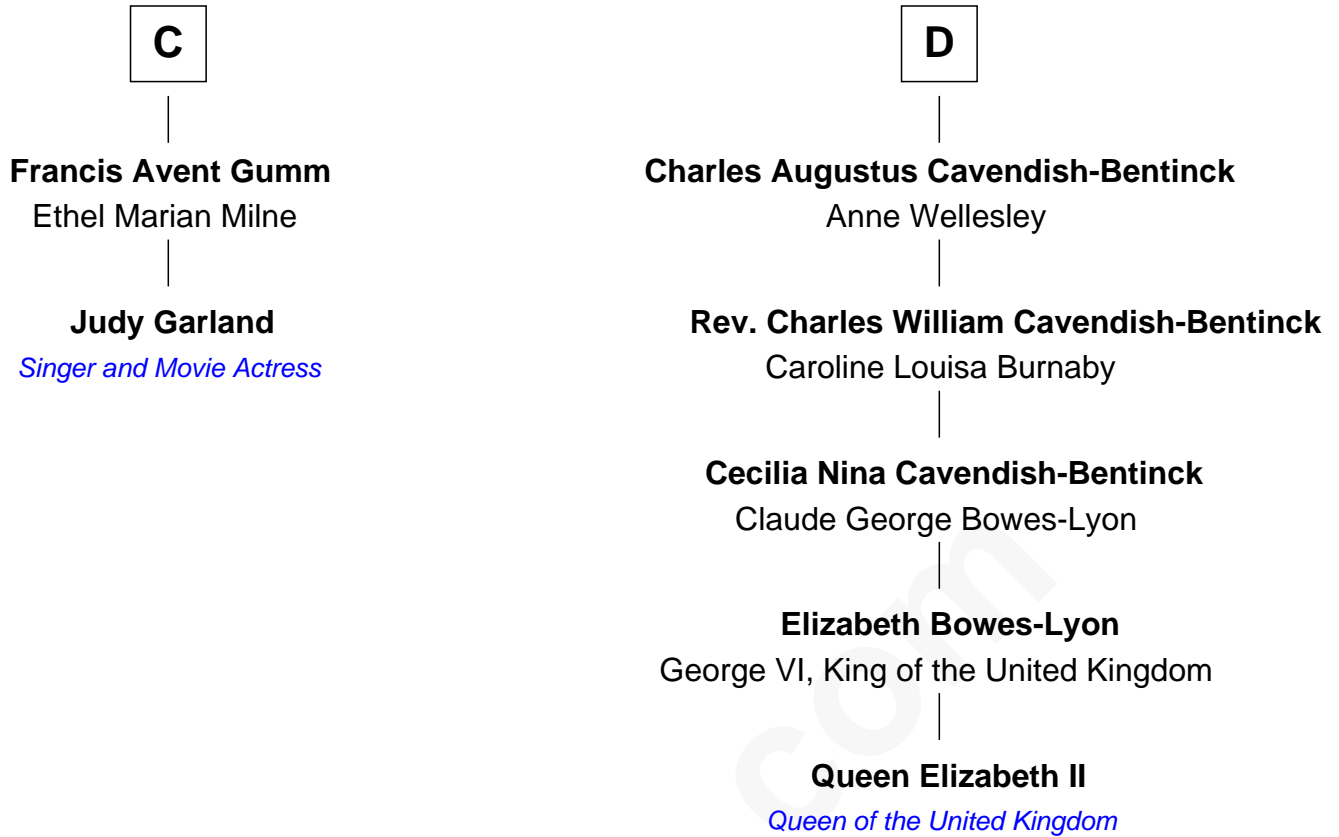

FamousKin.com Relationship Chart of

Judy Garland

Singer and Movie Actress

18th cousin 3 times removed of

Queen Elizabeth II

Queen of the United Kingdom

Sir Robert de Umfreville

*with wife
Eleanor - - - - -*

Sir Henry Tailboys

Margaret de Umfreville

John Constable

Sir Walter Tailboys

Margaret - - - - -

Sir John Constable

Lora FitzHugh

Sir Walter Tailboys

- - - - -

Joan Constable

Sir William Mallory

Margaret Tailboys

Richard Pinchbeck

Sir John Mallory

Margaret Thwaites

Sir Thomas Pinchbeck

Anne Greene

Sir William Mallory

Jane Norton

Elizabeth Pinchbeck

John Hardwick

A

B

Elizabeth II photo by [Eric Draper](#)