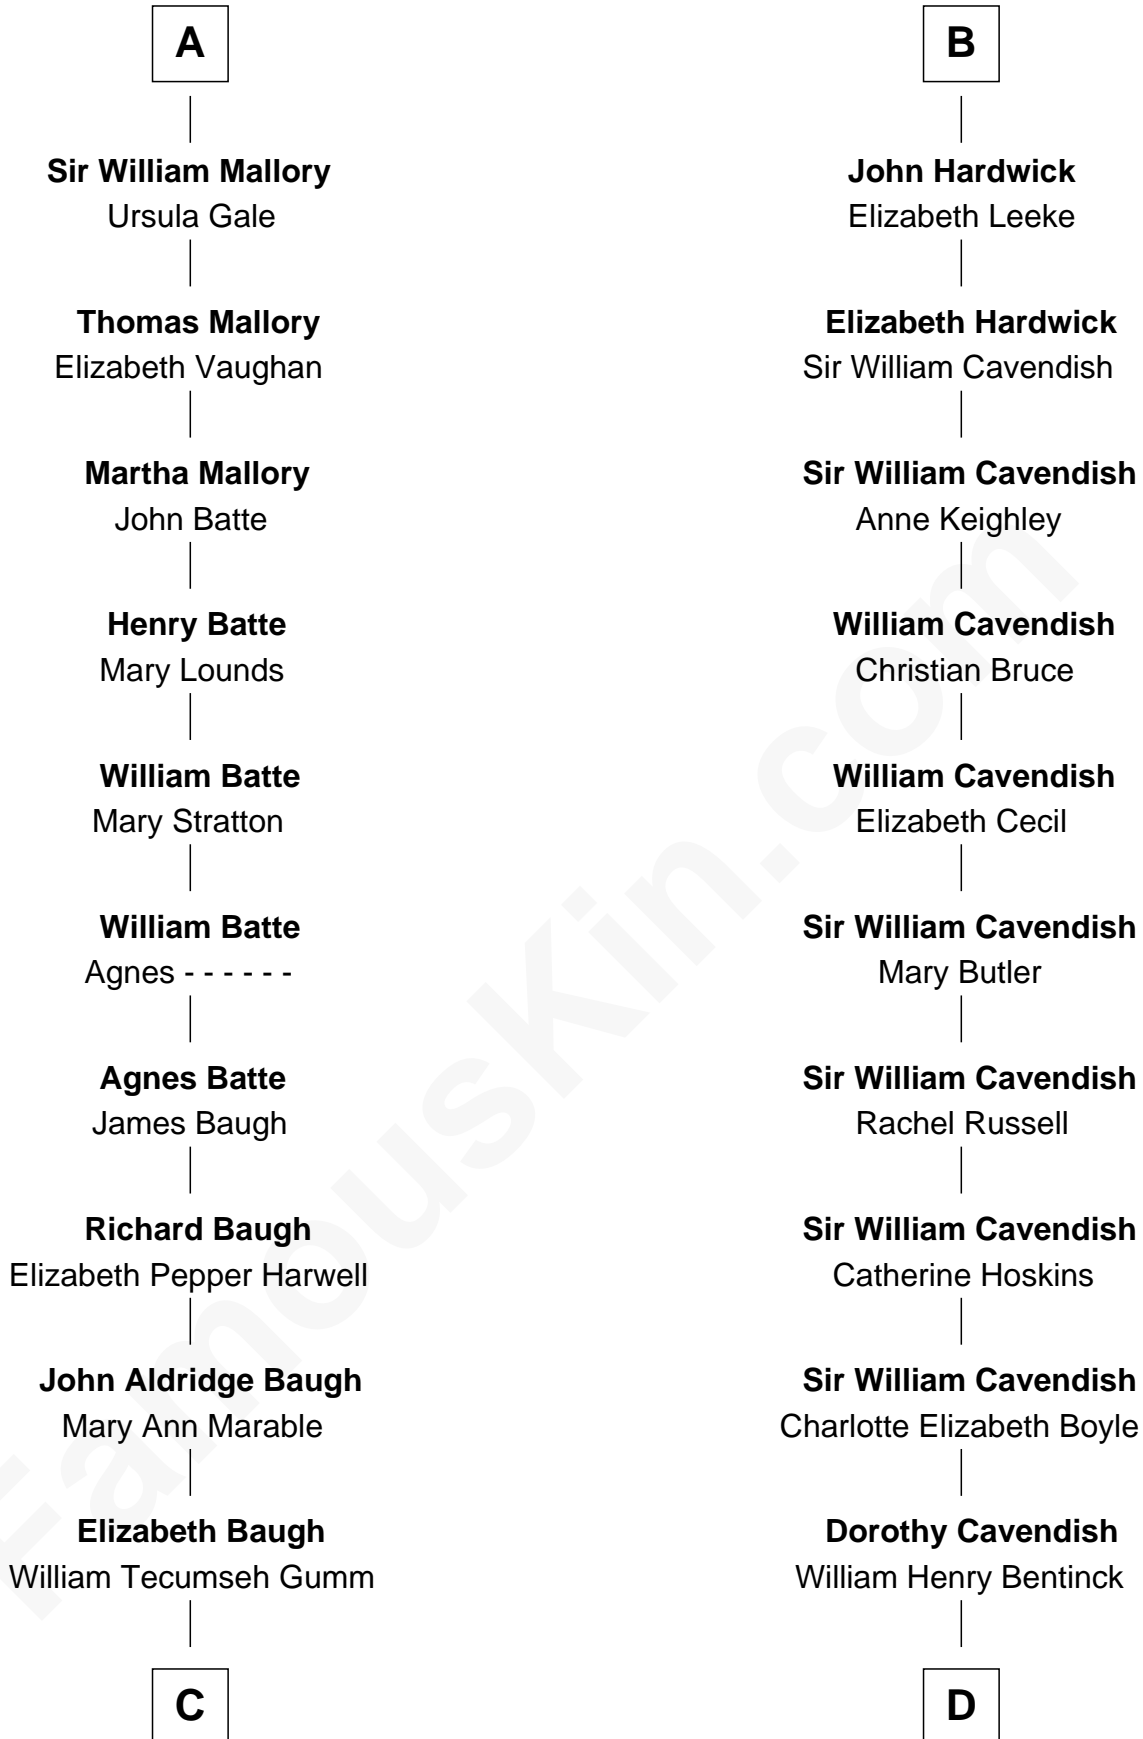

FamousKin.com Relationship Chart of

Judy Garland

Singer and Movie Actress

18th cousin 3 times removed of

Queen Elizabeth II

Queen of the United Kingdom

Sir Robert de Umfreville

*with wife
Eleanor - - - - -*

Sir Henry Tailboys

Margaret de Umfreville

John Constable

Sir Walter Tailboys

Margaret - - - - -

Sir John Constable

Lora FitzHugh

Sir Walter Tailboys

- - - - -

Joan Constable

Sir William Mallory

Margaret Tailboys

Richard Pinchbeck

Sir John Mallory

Margaret Thwaites

Sir Thomas Pinchbeck

Anne Greene

Sir William Mallory

Jane Norton

Elizabeth Pinchbeck

John Hardwick

A

B

Elizabeth II photo by [Eric Draper](#)