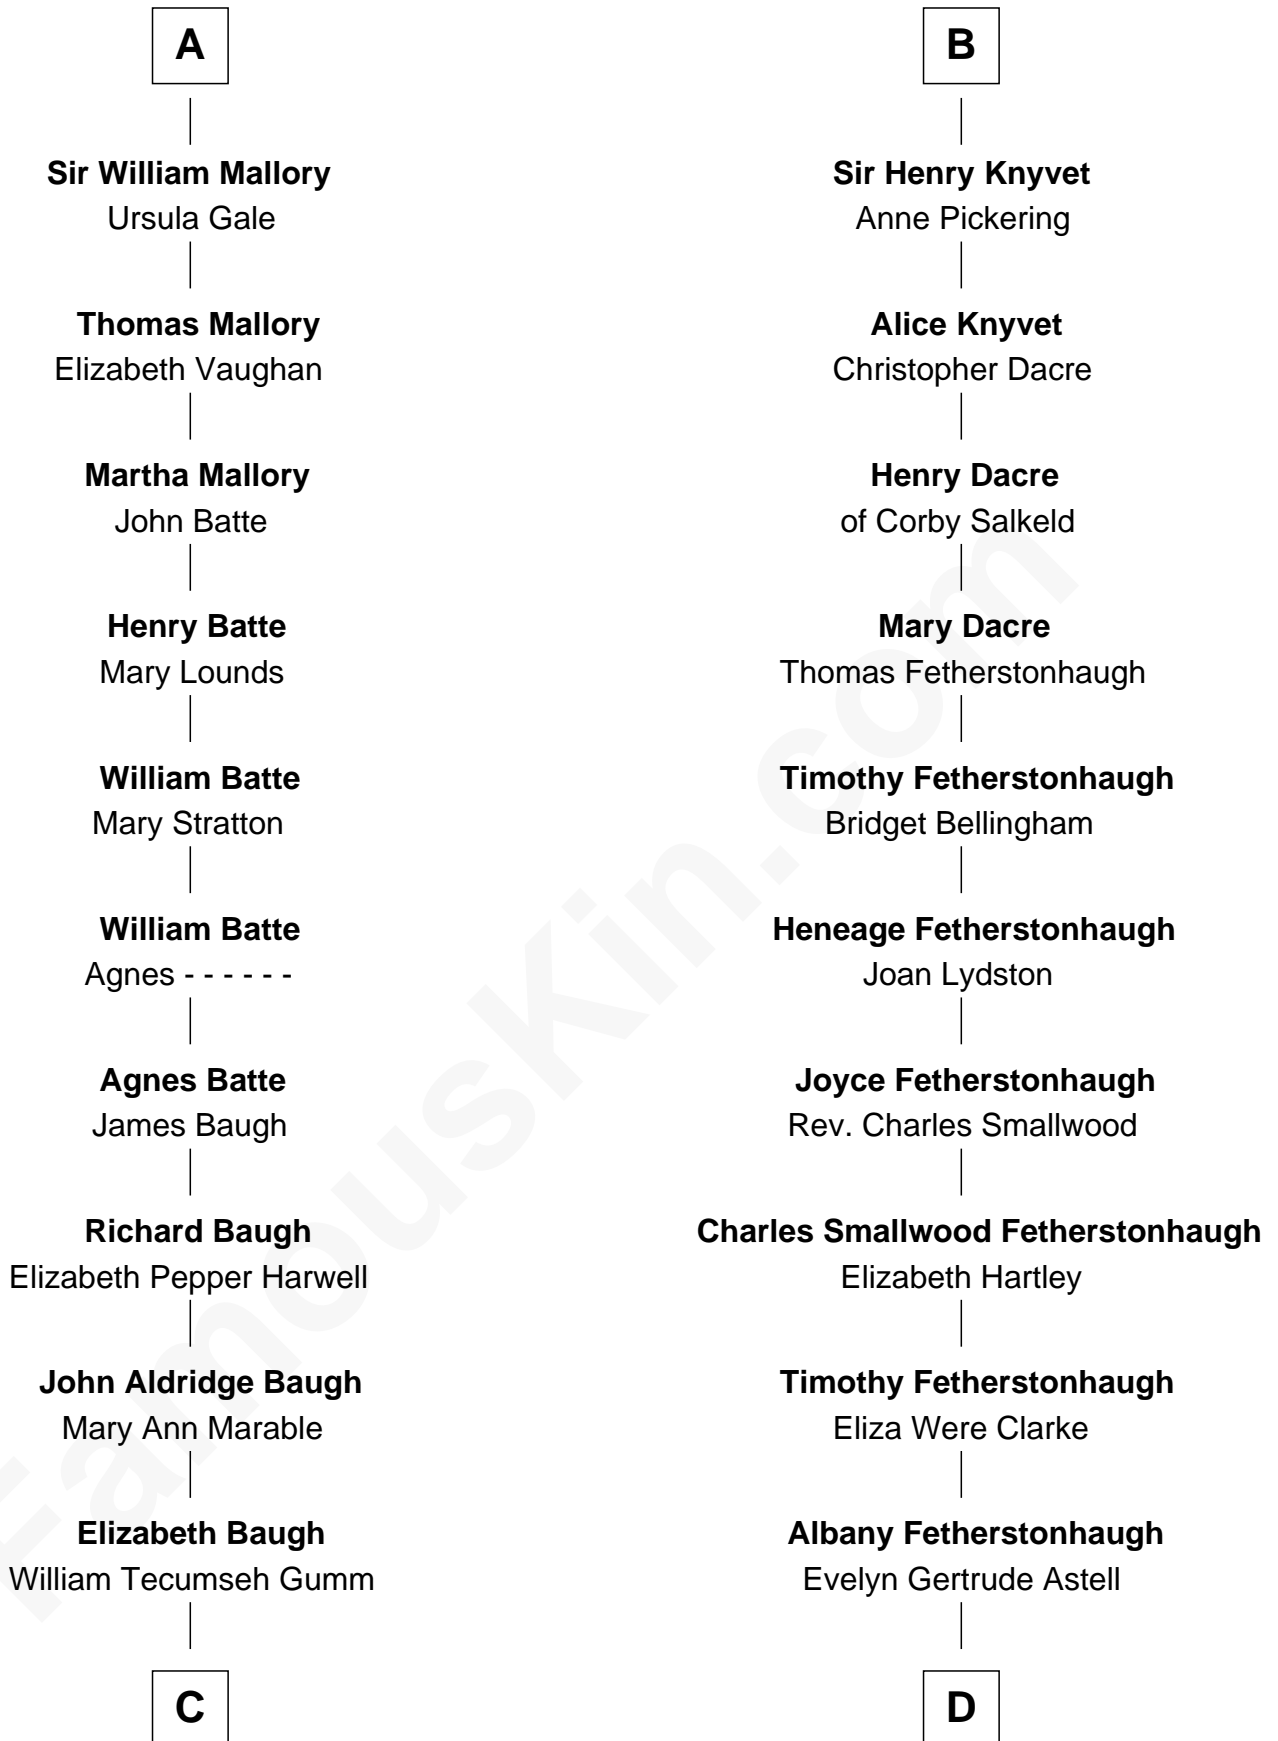

FamousKin.com Relationship Chart of

Judy Garland

Singer and Movie Actress

18th cousin 2 times removed of

Tilda Swinton

Movie Actress

Edmund Fitzalan

Alice de Warenne

C
Francis Avent Gumm
Ethel Marian Milne
Judy Garland
Singer and Movie Actress

D
Gertrude Clare Fetherstonhaugh
Cecil George Herbert Alers-Hankey
Mairora Beatrice Evelyn Rochfort Alers-Hankey
Alan Henry Campbell Swinton
Sir John Swinton
Judith Balfour Killen
Tilda Swinton
Movie Actress