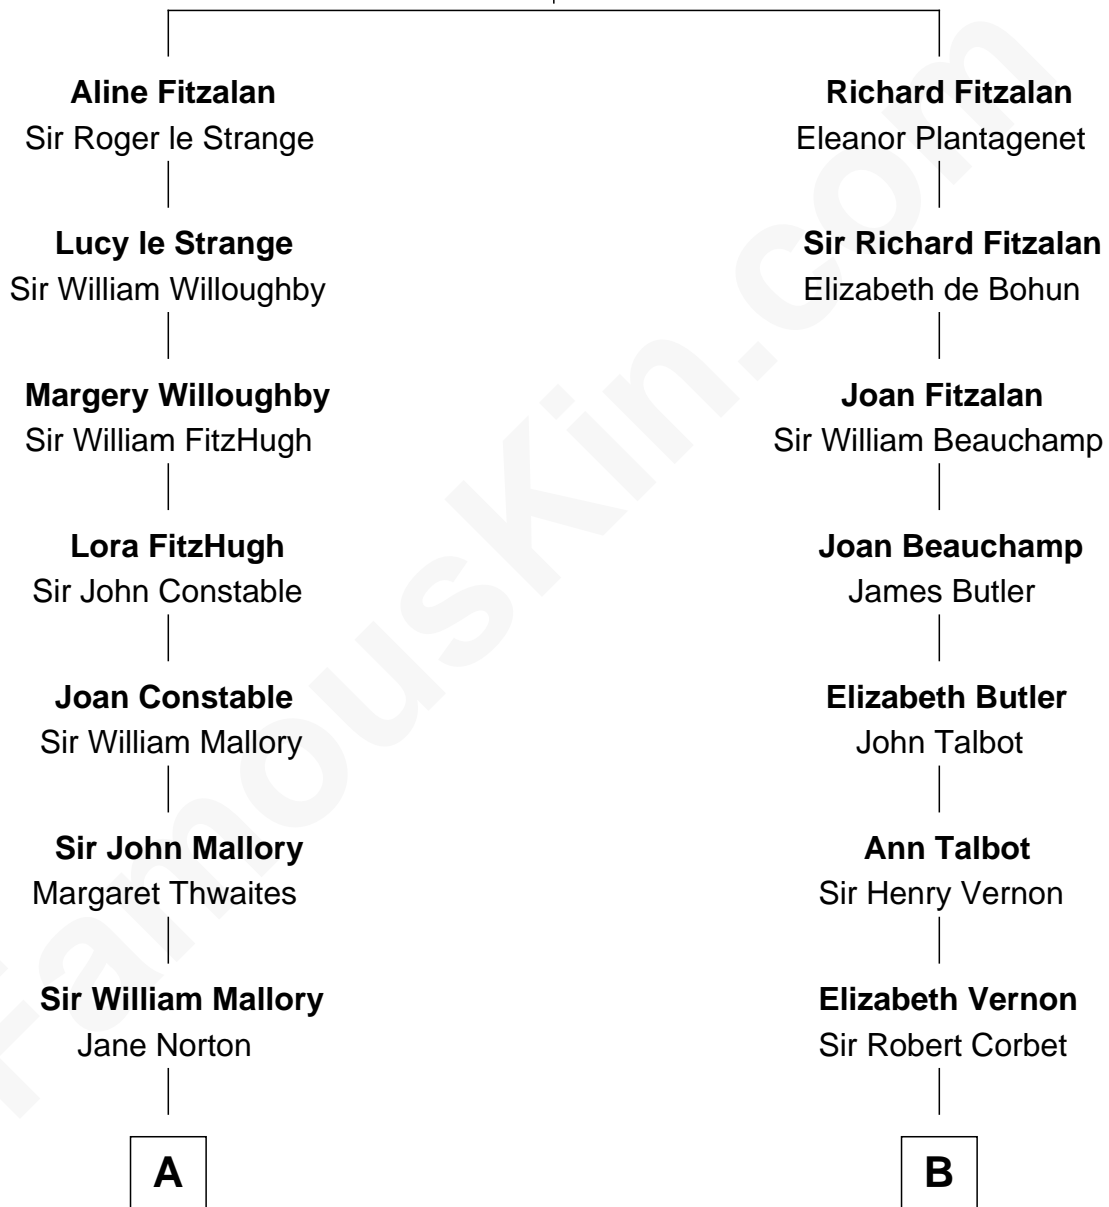

FamousKin.com

Relationship Chart of

Judy Garland

Singer and Movie Actress

18th cousin 2 times removed of

Henry Sturgis Morgan

Co-Founder of Morgan Stanley

Edmund Fitzalan

Alice de Warenne

C

Francis Avent Gumm

Ethel Marian Milne

Judy Garland

Singer and Movie Actress

D

Charles F. Tracy