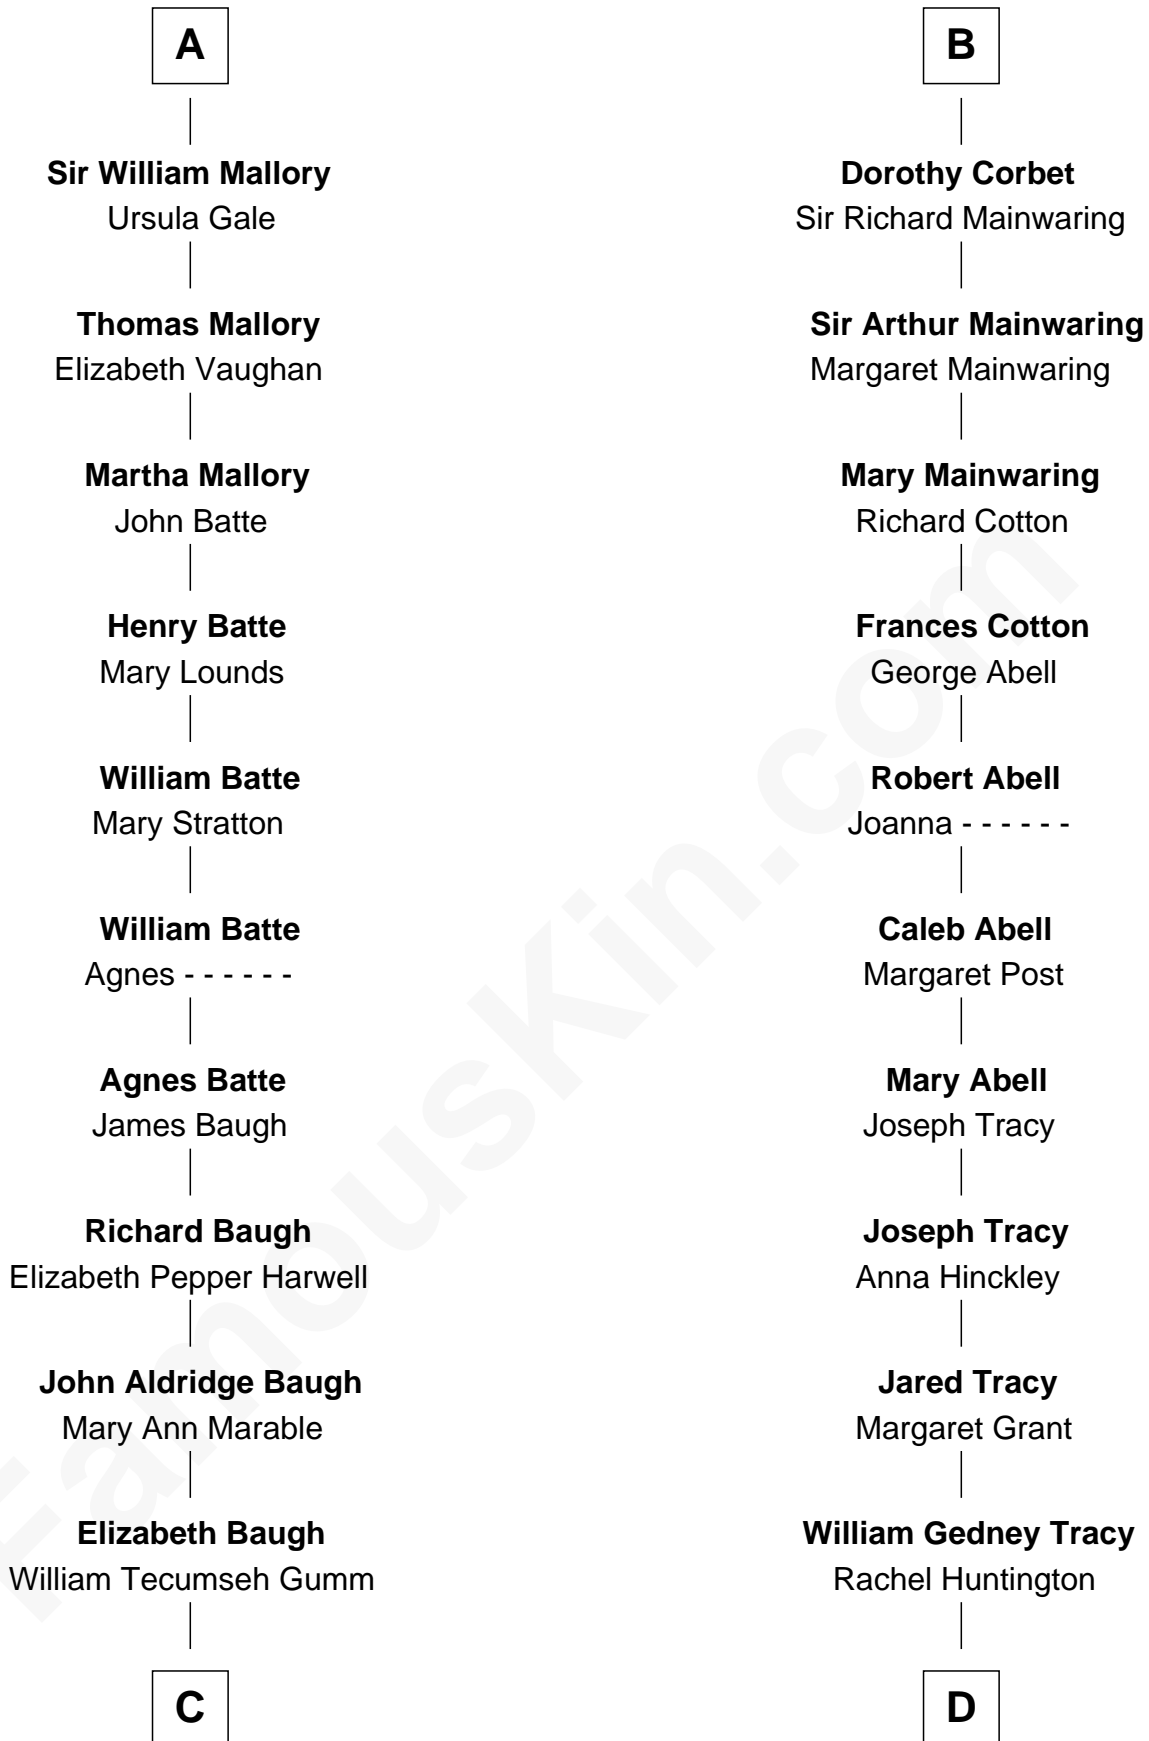

FamousKin.com

Relationship Chart of

Judy Garland

Singer and Movie Actress

18th cousin 2 times removed of

Henry Sturgis Morgan

Co-Founder of Morgan Stanley

Edmund Fitzalan

Alice de Warenne

C

Francis Avent Gumm

Ethel Marian Milne

Judy Garland

Singer and Movie Actress

D

Charles F. Tracy