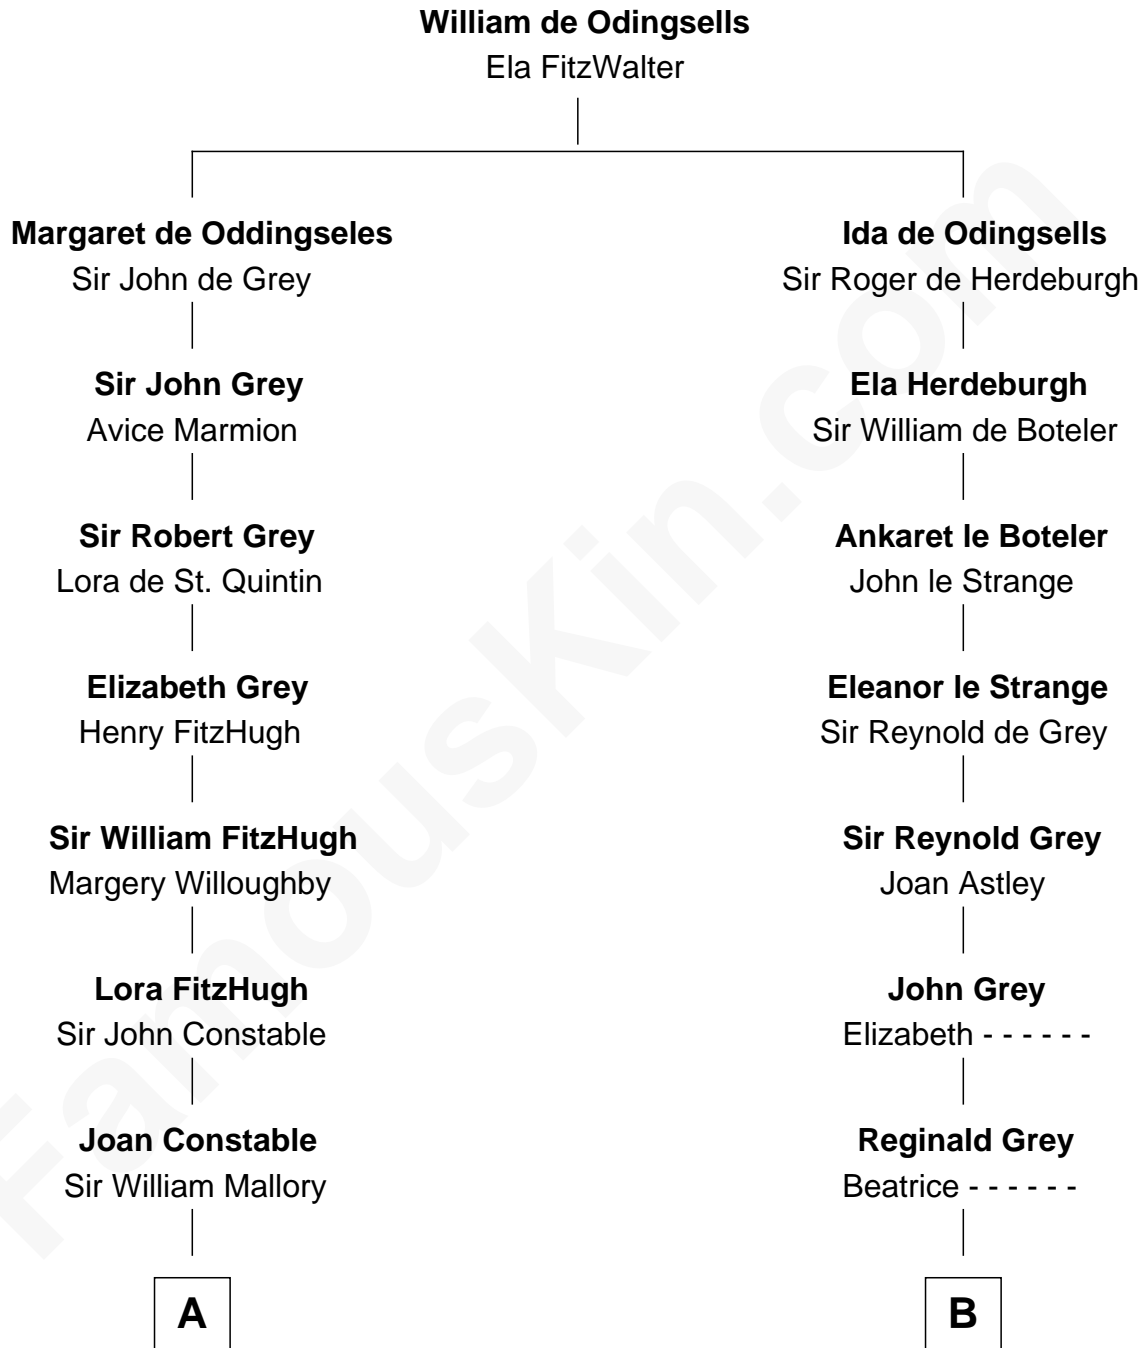

FamousKin.com Relationship Chart of

Judy Garland

Singer and Movie Actress

20th cousin 1 time removed of

Henry Sturgis Morgan

Co-Founder of Morgan Stanley

C

John Aldridge Baugh

Mary Sheldon Lord

John Pierpont

Juliet Pierpont

Junius Spencer Morgan

John Pierpont Morgan

Frances Louisa Tracy

John Pierpont Morgan

Jane Norton Grew