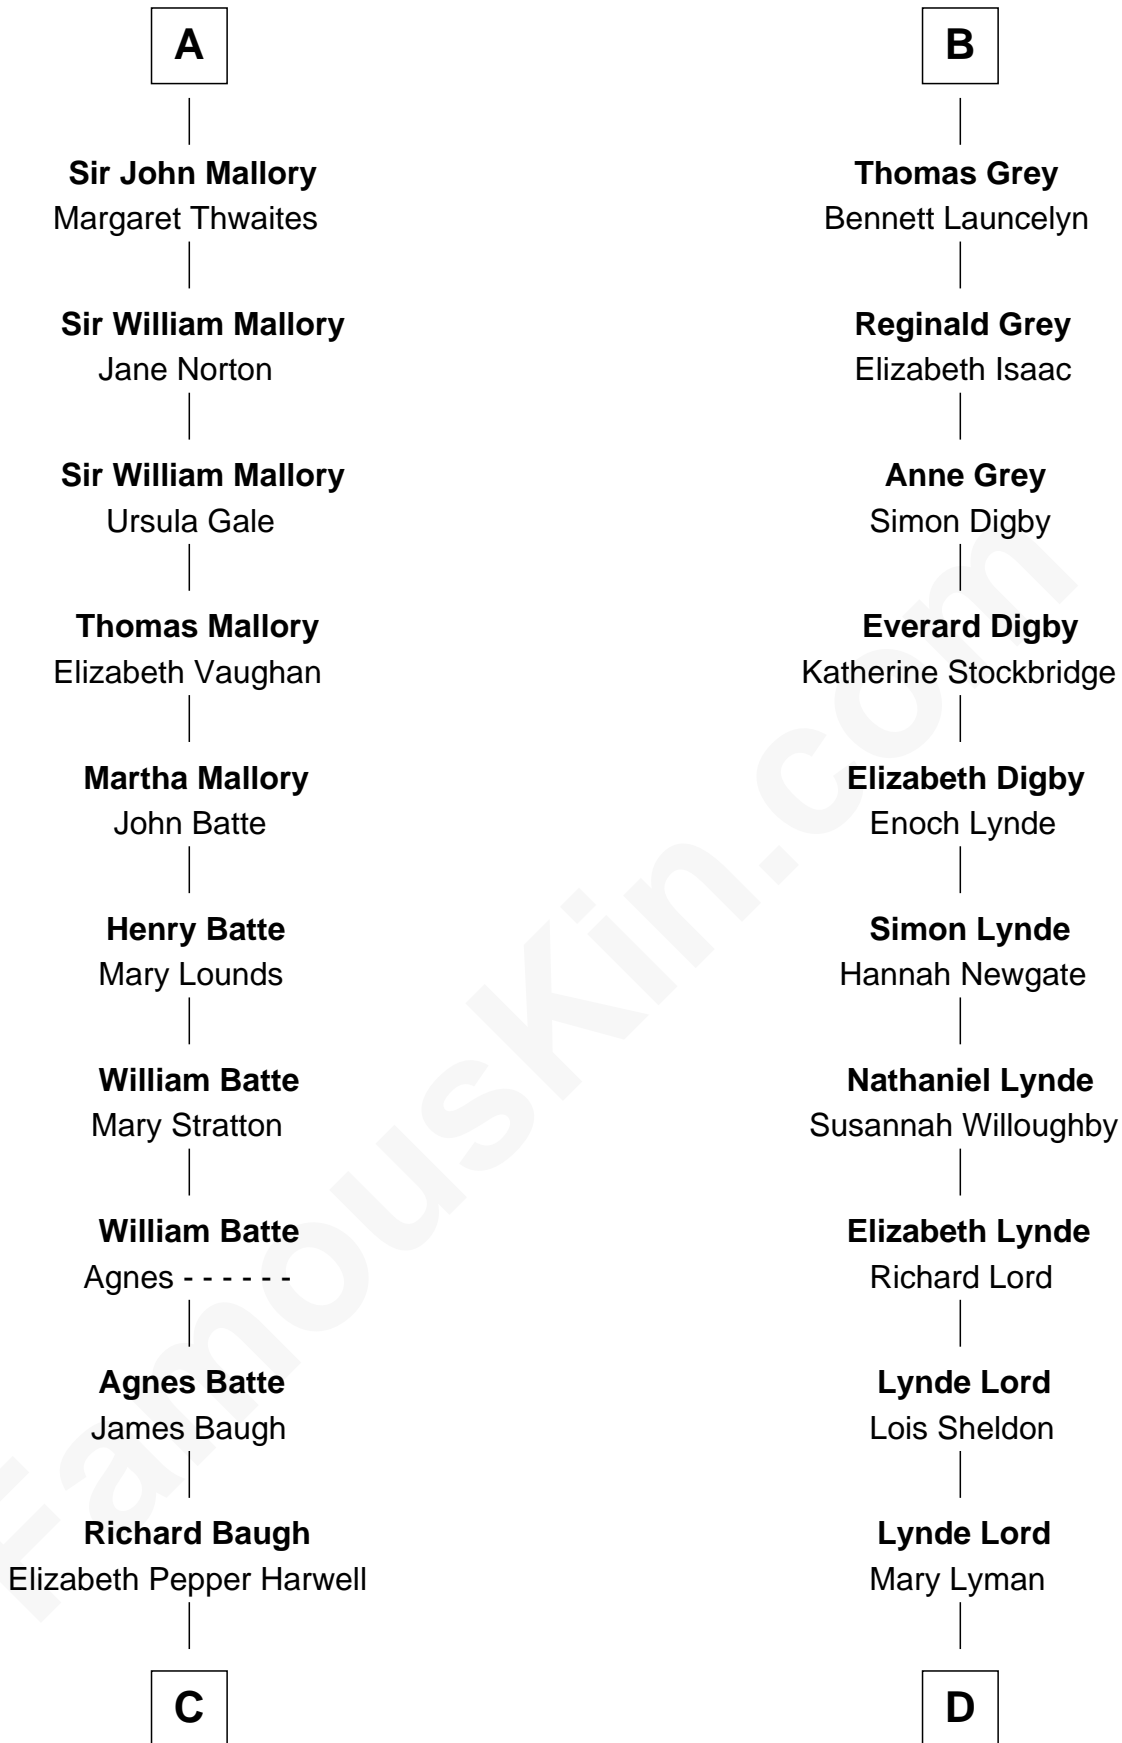

FamousKin.com Relationship Chart of

Judy Garland

Singer and Movie Actress

20th cousin 1 time removed of

Henry Sturgis Morgan

Co-Founder of Morgan Stanley

C

John Aldridge Baugh

Mary Sheldon Lord

John Pierpont

Juliet Pierpont

Junius Spencer Morgan

John Pierpont Morgan

Frances Louisa Tracy

John Pierpont Morgan

Jane Norton Grew