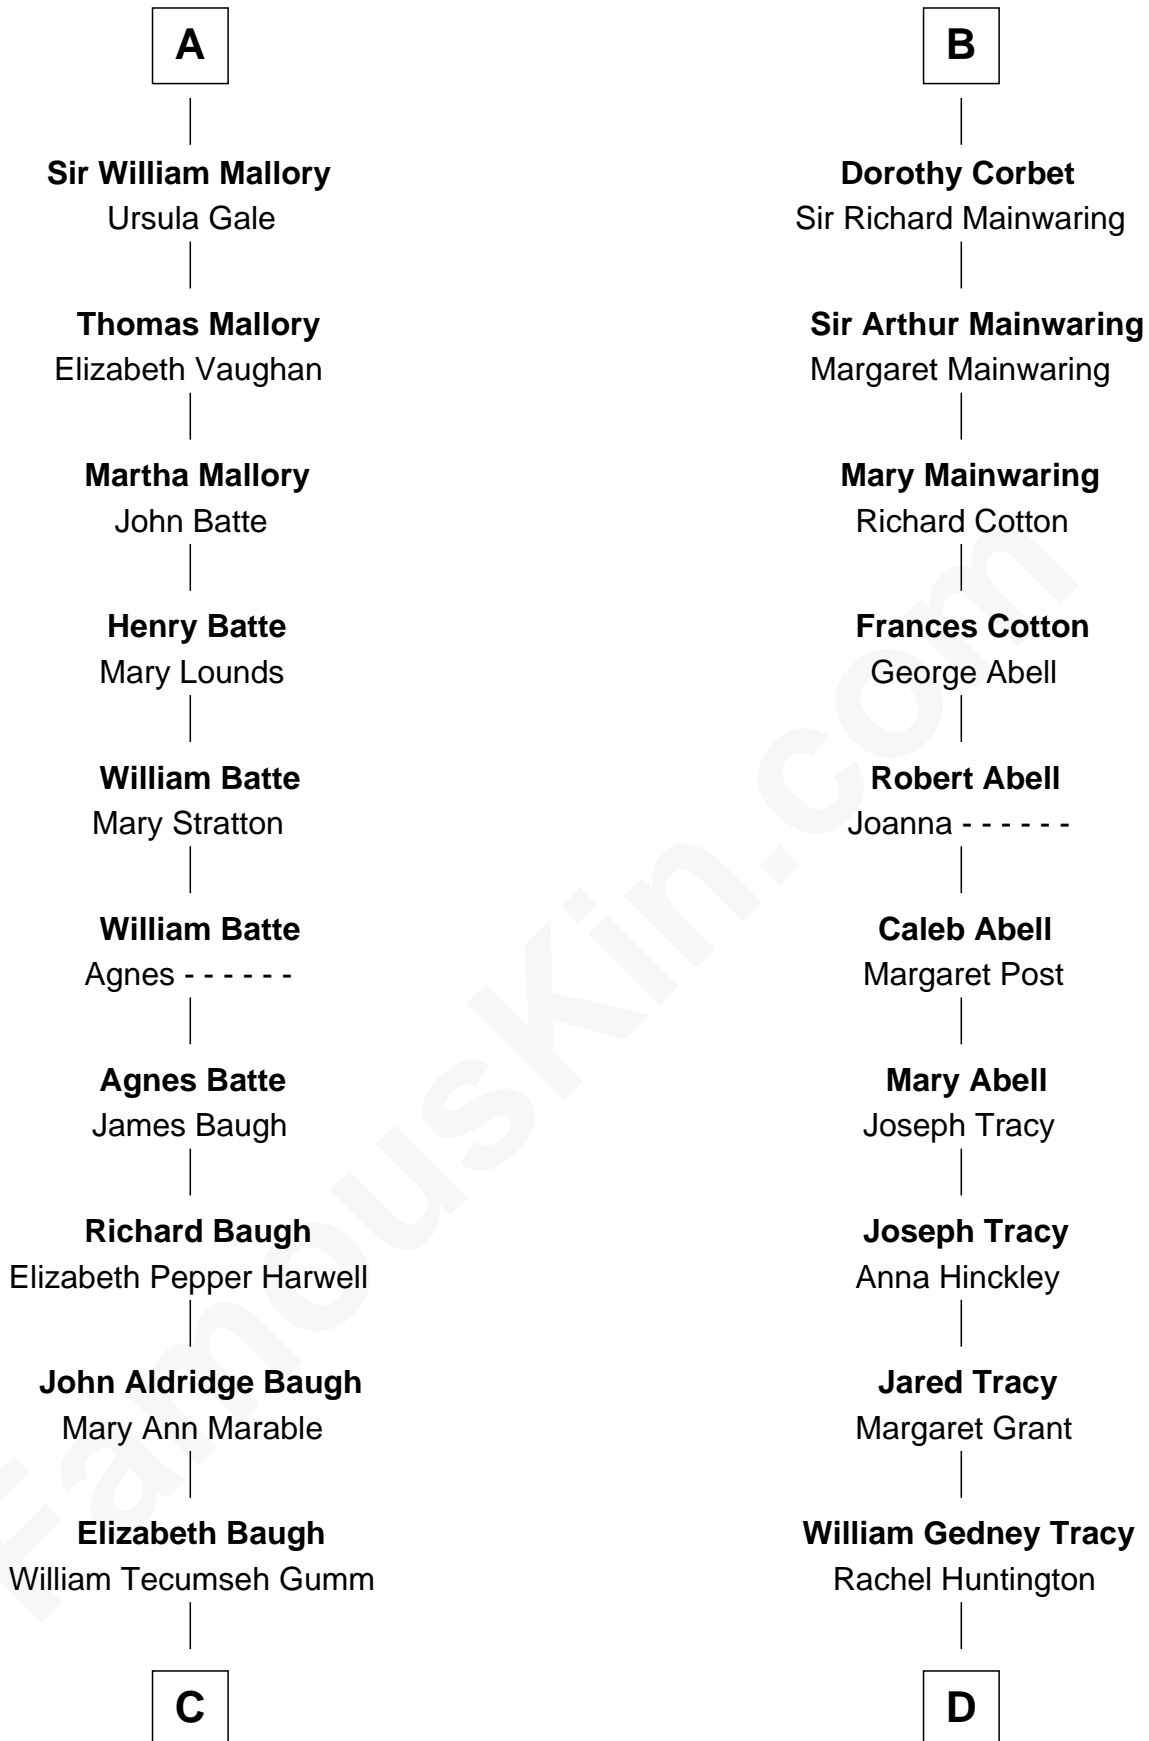

# FamousKin.com Relationship Chart of

**Judy Garland**

*Singer and Movie Actress*

18th cousin 1 time removed of

**J.P. Morgan, Jr.**

*American Banker and Philanthropist*

**Edmund Fitzalan**

Alice de Warenne

**C**

**Francis Avent Gumm**

Ethel Marian Milne

**Judy Garland**

*Singer and Movie Actress*

**D**

**Charles F. Tracy**

Louisa Kirkland