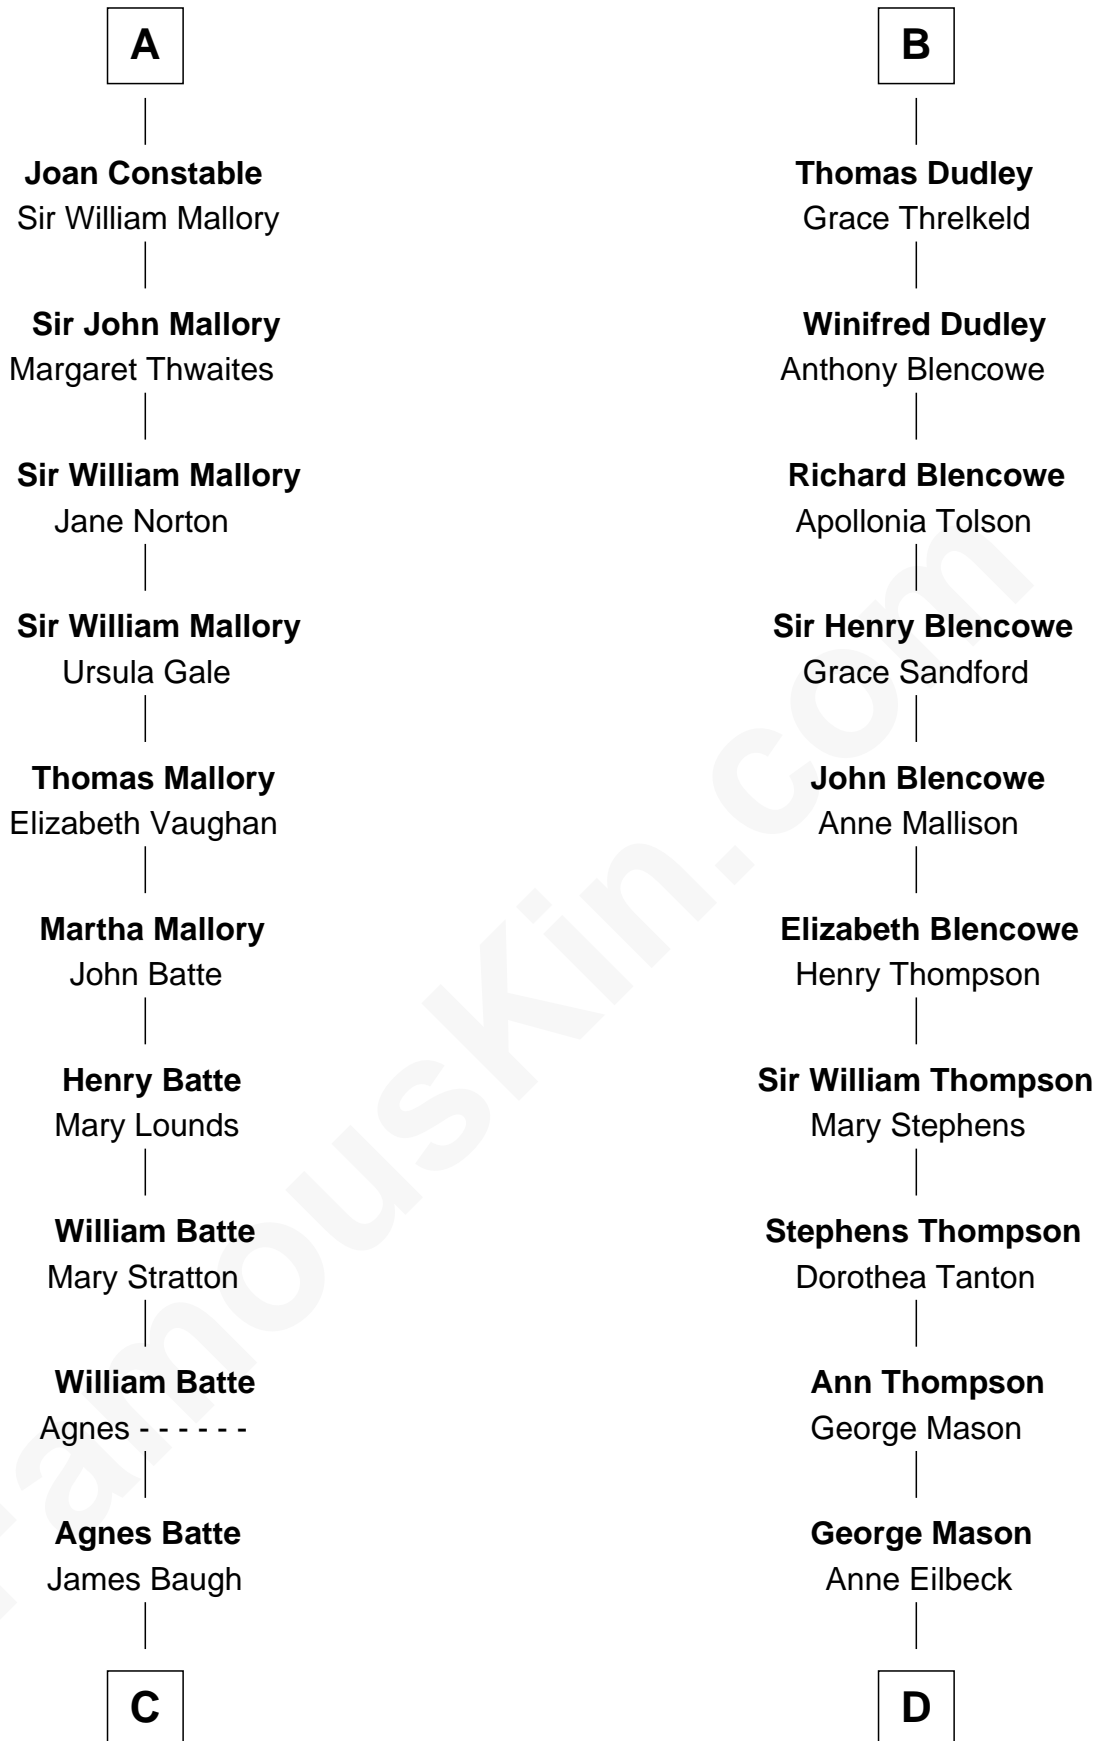

# FamousKin.com Relationship Chart of

**Judy Garland**

*Singer and Movie Actress*

19th cousin 2 times removed of

**Fitzhugh Lee**

*40th Governor of Virginia*

**Sir Roger de Quincy**

Helen of Galloway

Sir William de Ferrers

**Joan de Ferrers**

Sir Thomas de Berkeley

**Sir Maurice de Berkeley**

Eve la Zouche

**Thomas de Berkeley**

Katherine de Clyvedon

**Sir John Berkeley**

Elizabeth Betteshorne

**Elizabeth Berkeley**

Sir John Sutton

**Sir Edmund Sutton**

Matilda Clifford

**B**

**C**

**Richard Baugh**  
Elizabeth Pepper Harwell

**John Aldridge Baugh**  
Mary Ann Marable

**Elizabeth Baugh**  
William Tecumseh Gumm

**Francis Avent Gumm**  
Ethel Marian Milne

**Judy Garland**  
*Singer and Movie Actress*

**D**

**Gen. John Mason**  
Anne Maria Murray