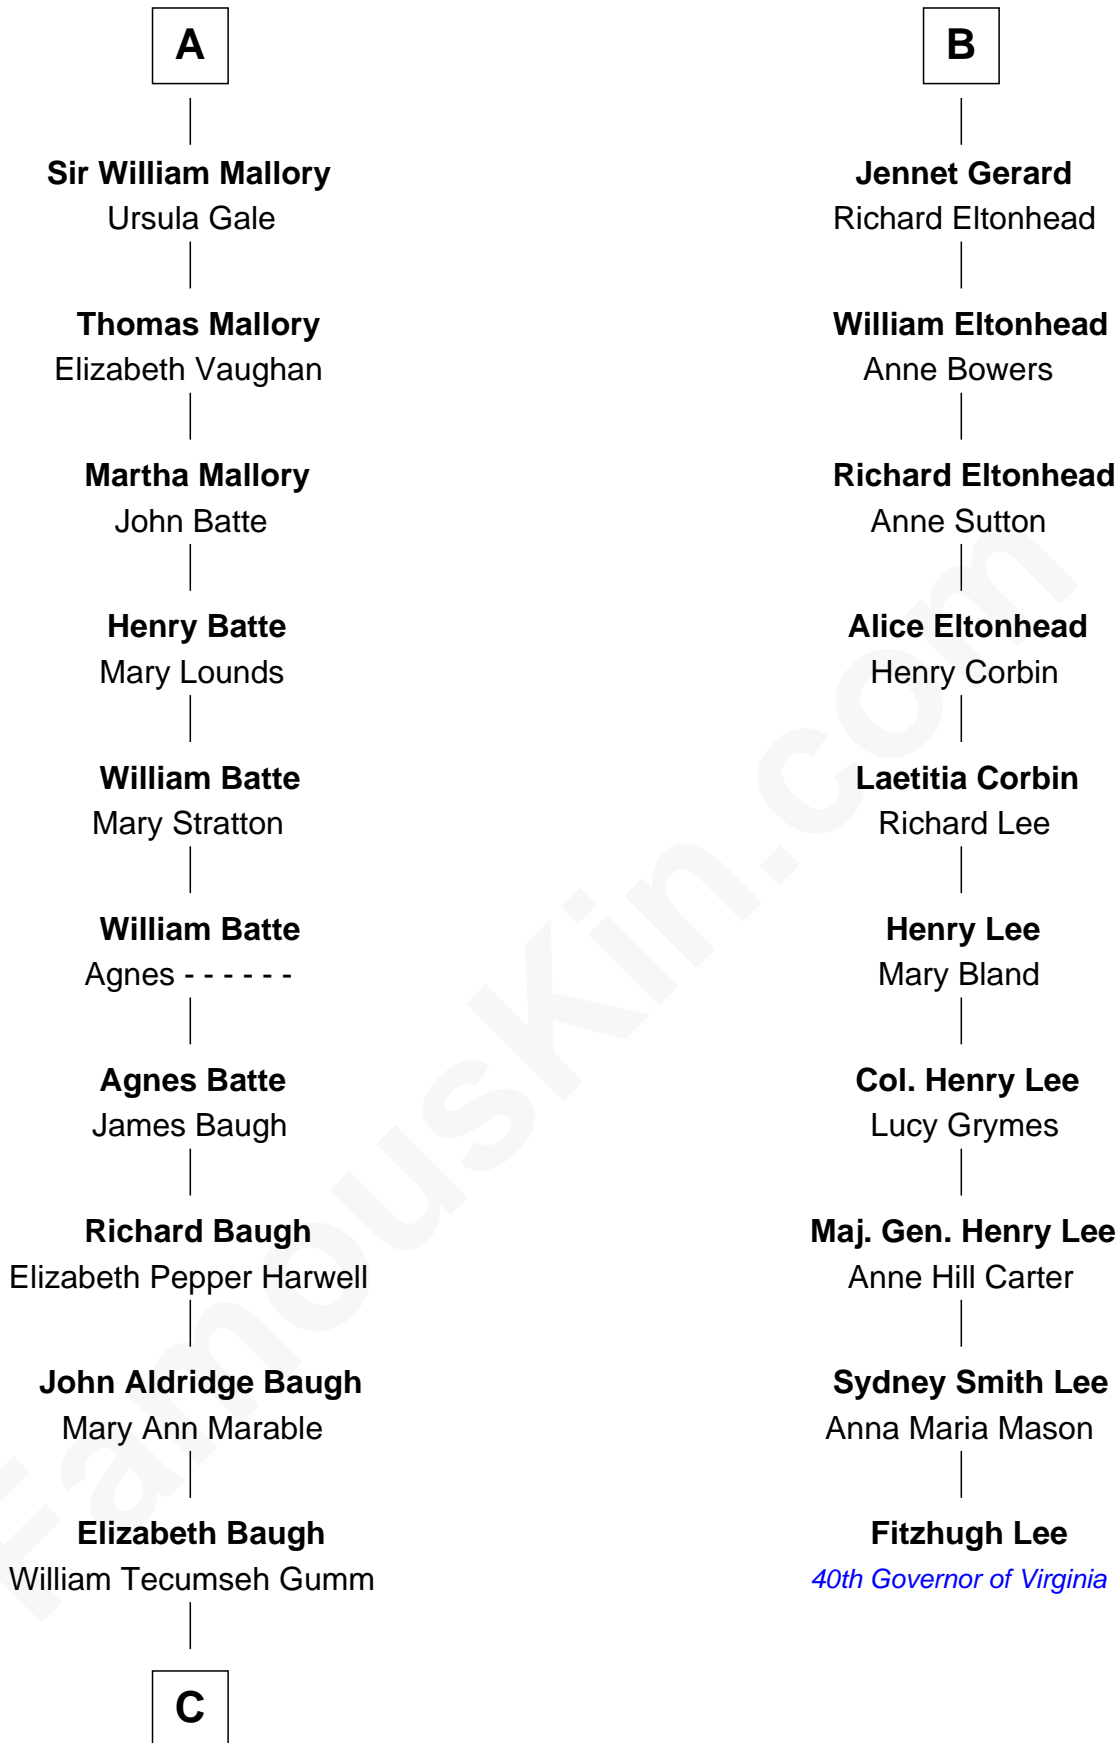

FamousKin.com Relationship Chart of

Judy Garland

Singer and Movie Actress

16th cousin 2 times removed of

Fitzhugh Lee

40th Governor of Virginia

Edmund Fitzalan

Alice de Warenne

Joan Constable

Sir William Mallory

Sir John Mallory

Margaret Thwaites

Sir William Mallory

Jane Norton

A

Richard Fitzalan

Eleanor Plantagenet

Sir Richard Fitzalan

Elizabeth de Bohun

Elizabeth Fitzalan

Sir Robert Goushill

Joan Goushill

Sir Thomas Stanley

Katherine Stanley

Sir John Savage

Dulcia Savage

Sir Henry Bold

Maud Bold

Thomas Gerard

B

C

Francis Avent Gumm