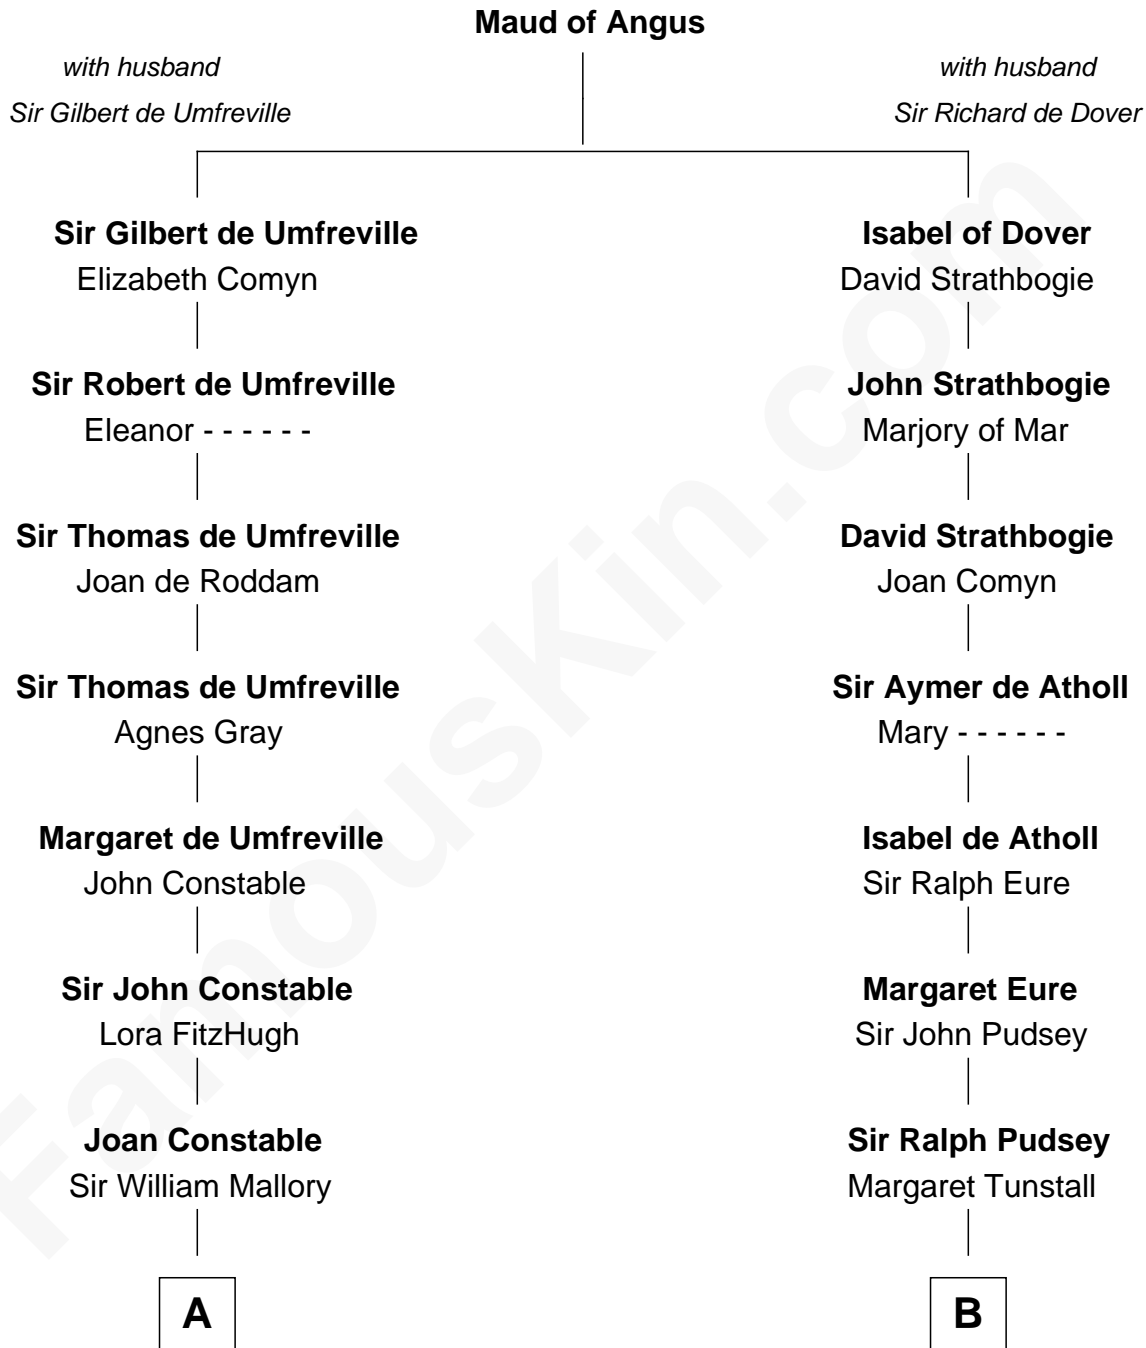

FamousKin.com Relationship Chart of

Judy Garland

Singer and Movie Actress

19th cousin 1 time removed of

Thomas Sim Lee

2nd and 7th Governor of Maryland

C

John Aldridge Baugh