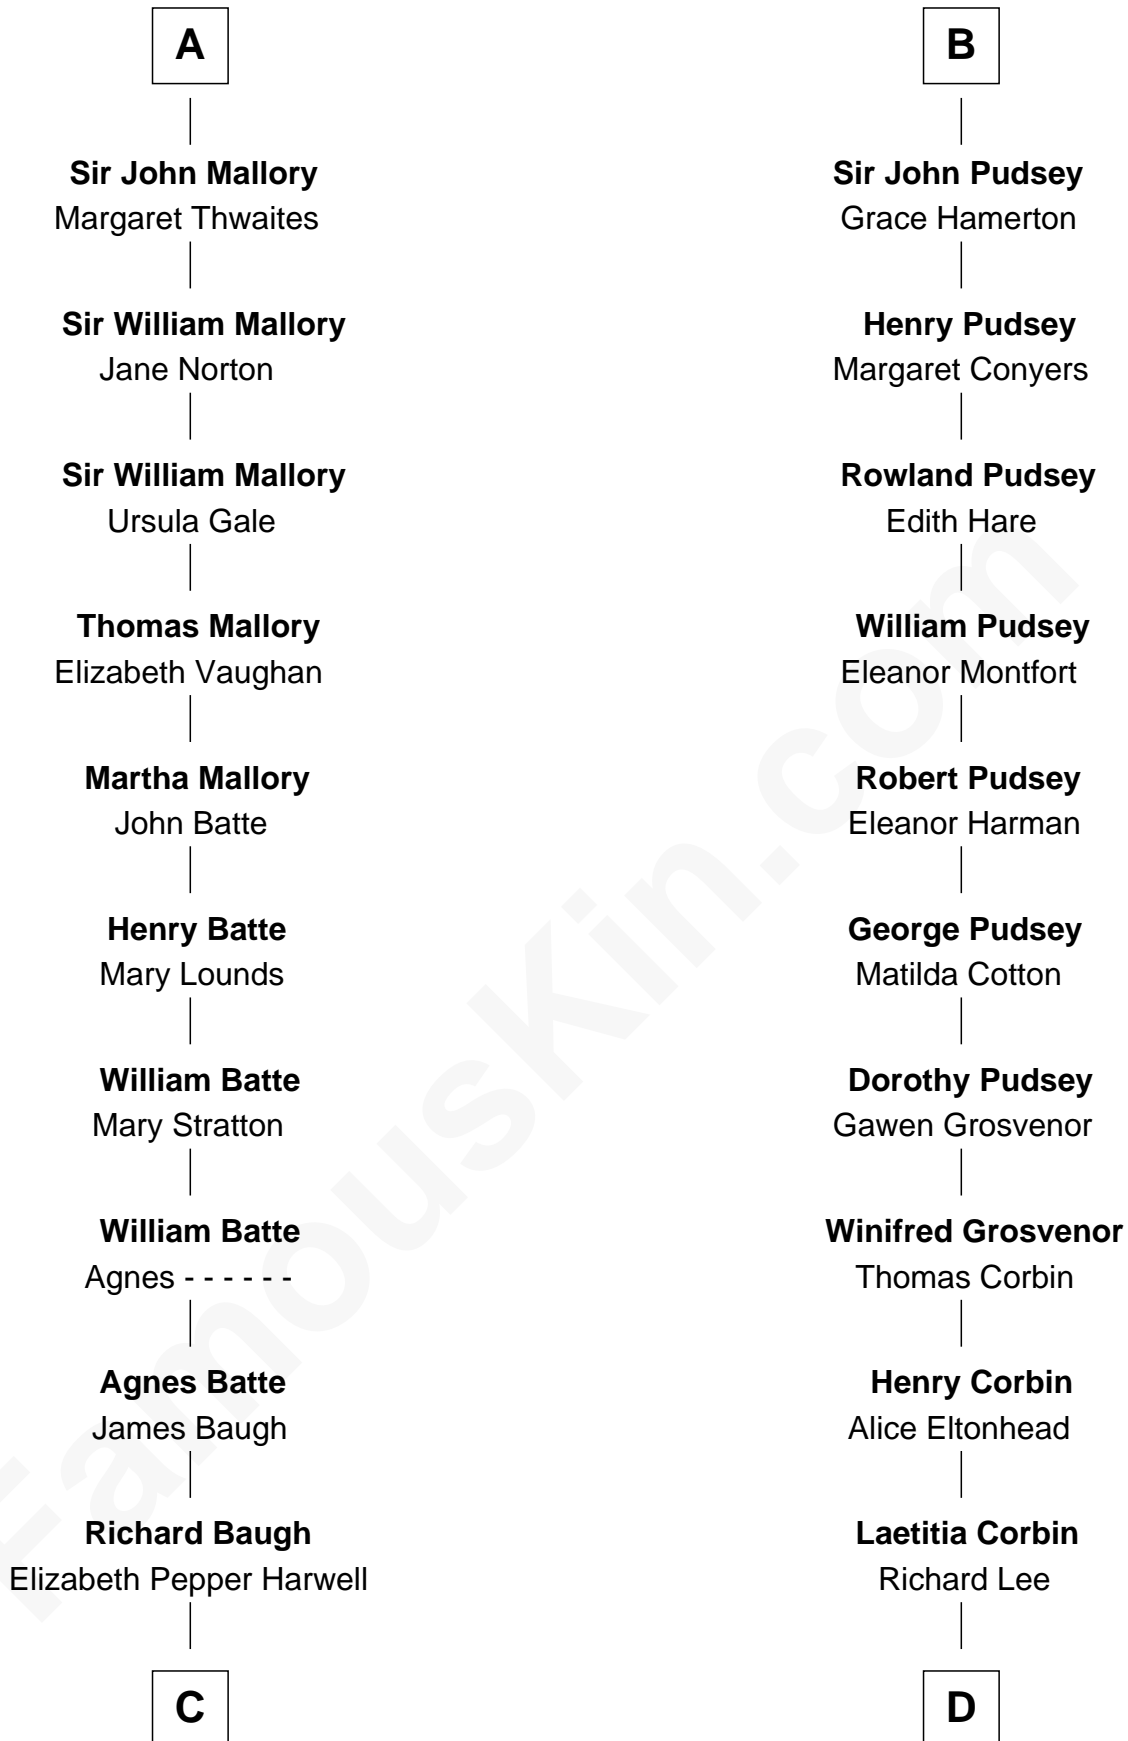

FamousKin.com Relationship Chart of

Judy Garland

Singer and Movie Actress

19th cousin 1 time removed of

Thomas Sim Lee

2nd and 7th Governor of Maryland

C

John Aldridge Baugh