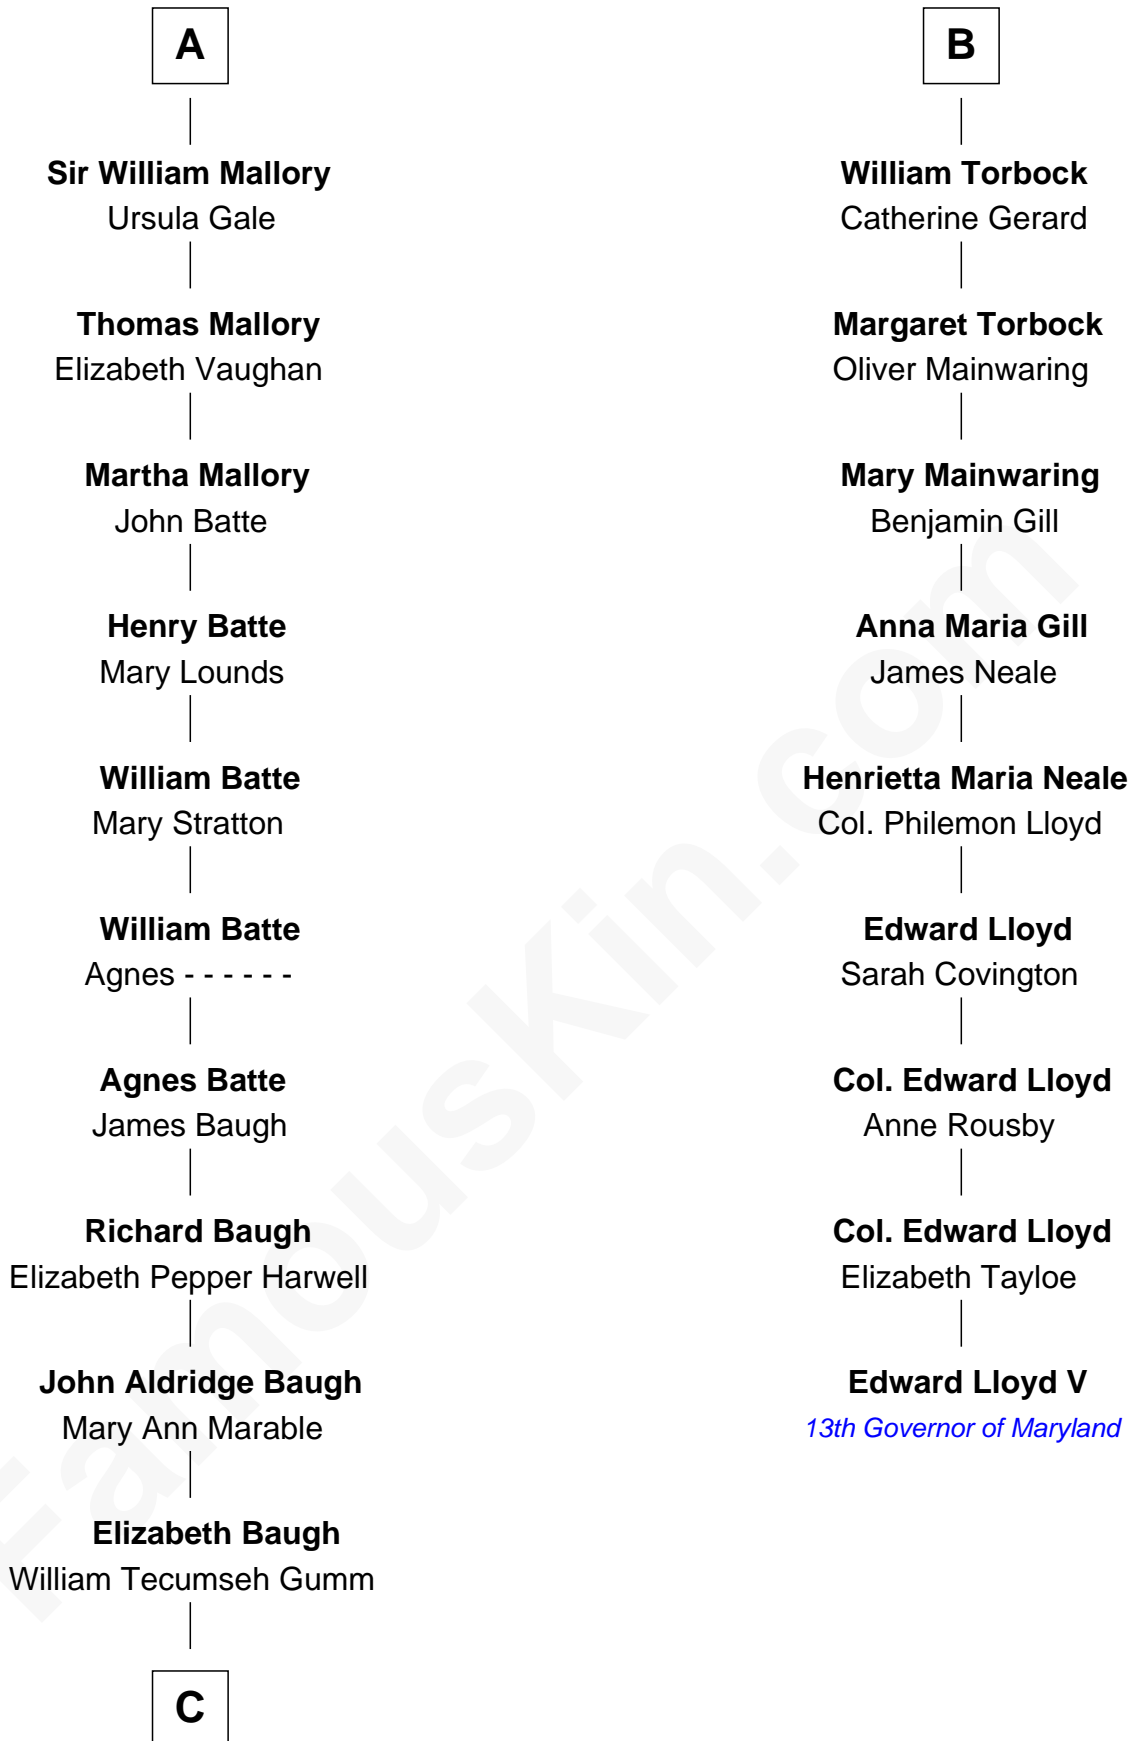

FamousKin.com Relationship Chart of

Judy Garland

Singer and Movie Actress

15th cousin 3 times removed of

Edward Lloyd V

13th Governor of Maryland

Edmund Fitzalan

Alice de Warenne

Joan Constable

Sir William Mallory

Sir John Mallory

Margaret Thwaites

Sir William Mallory

Jane Norton

A

Richard Fitzalan

Eleanor Plantagenet

Sir Richard Fitzalan

Elizabeth de Bohun

Elizabeth Fitzalan

Sir Robert Goushill

Joan Goushill

Sir Thomas Stanley

Sir John Stanley

Elizabeth Weever

Margery Stanley

Sir William Torbock

Thomas Torbock

Elizabeth Moore

B

C

Francis Avent Gumm