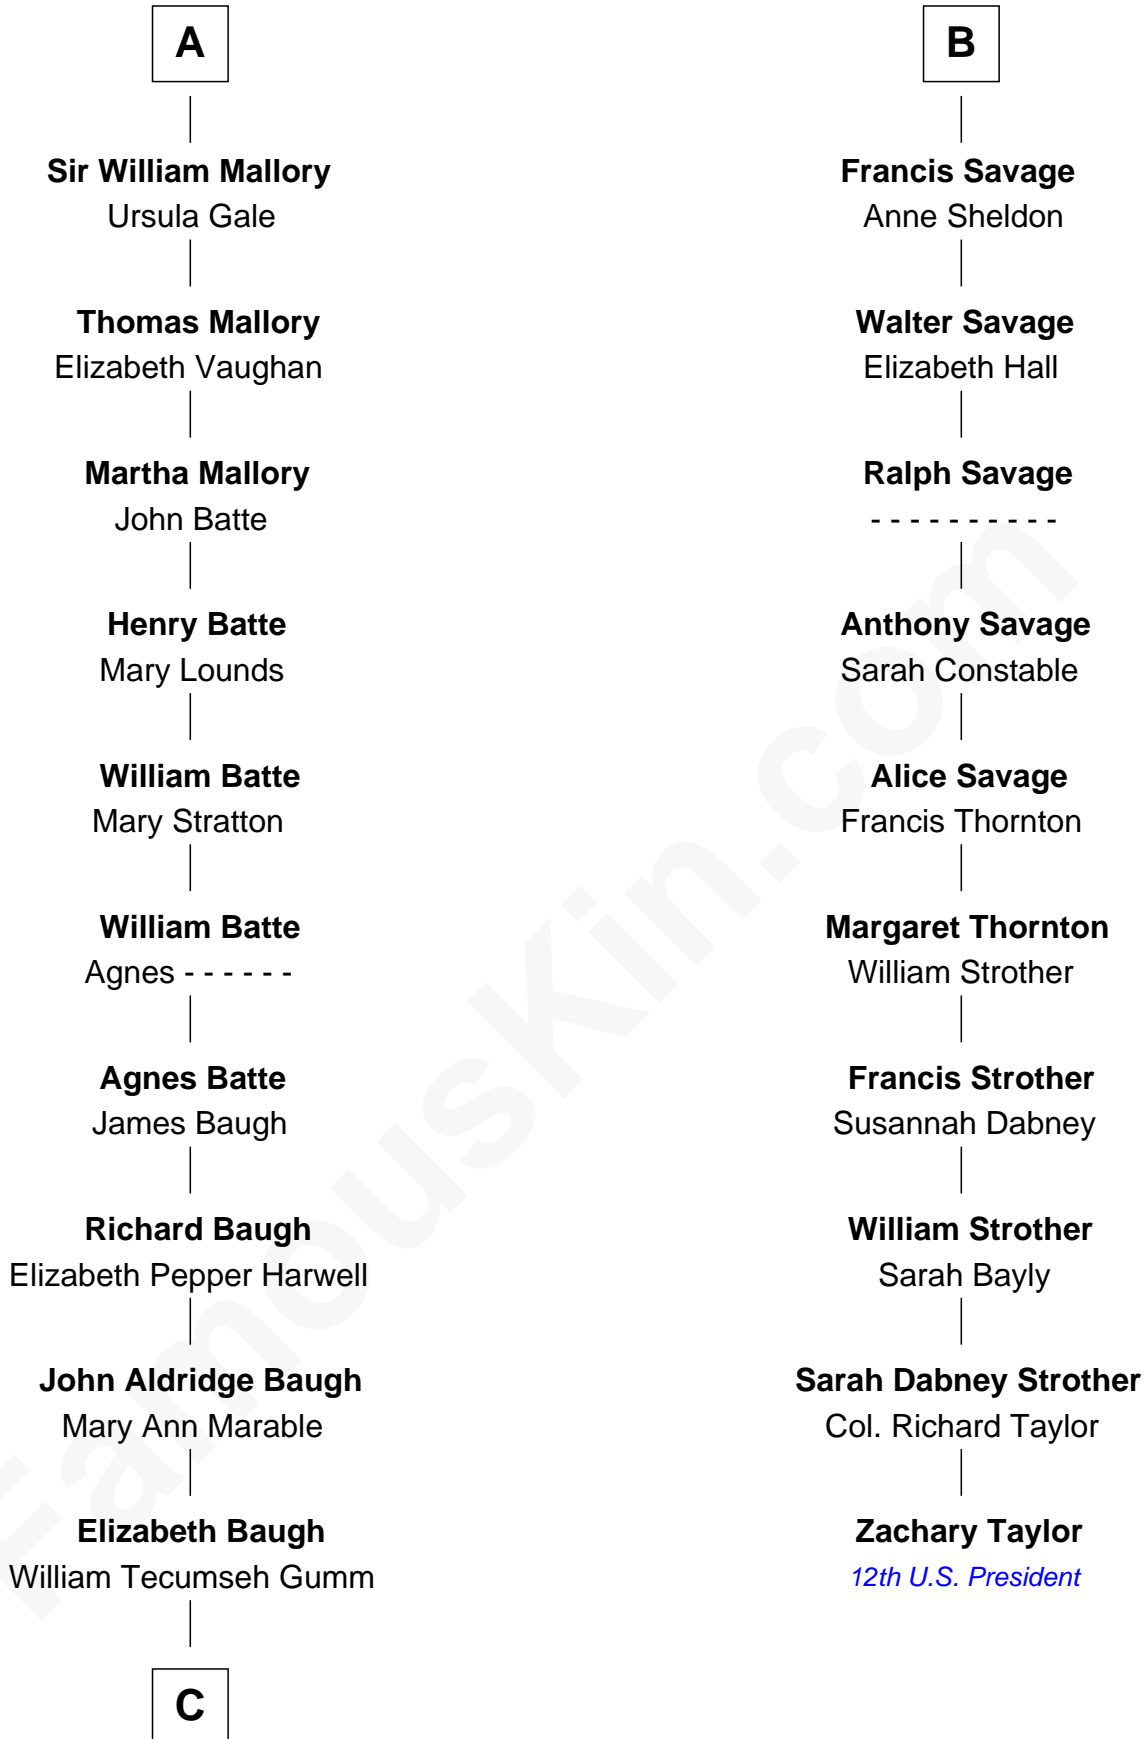

FamousKin.com Relationship Chart of

Judy Garland

Singer and Movie Actress

16th cousin 2 times removed of

Zachary Taylor

12th U.S. President

Edmund Fitzalan

Alice de Warenne

C

Francis Avent Gumm

Ethel Marian Milne

Judy Garland

Singer and Movie Actress

FamousKin.com