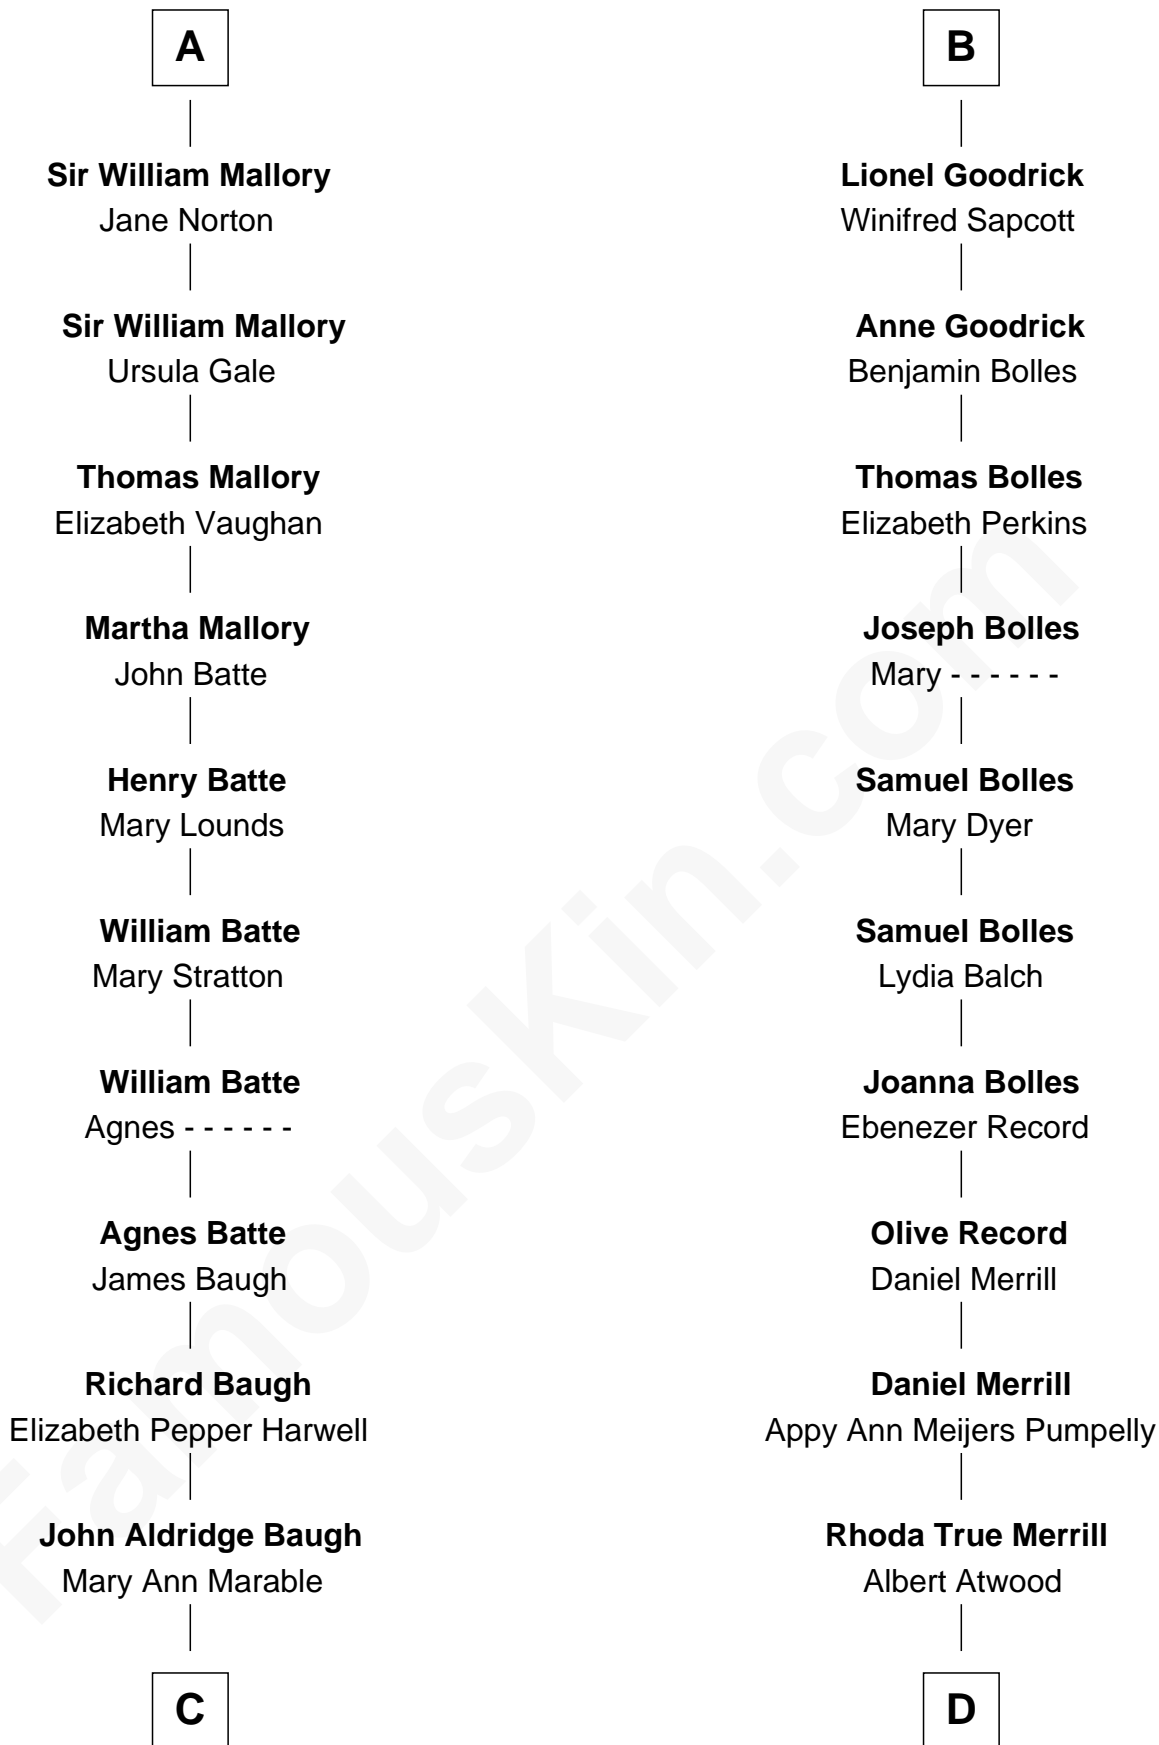

FamousKin.com Relationship Chart of

Judy Garland

Singer and Movie Actress

19th cousin 2 times removed of

Dave Cowens

NBA Hall of Famer

Sir Geoffrey le Scrope

Ivetta de Ros

C

Elizabeth Baugh
William Tecumseh Gumm

Francis Avent Gumm
Ethel Marian Milne

Judy Garland
Singer and Movie Actress

D

Thomas Albert Atwood
Priscilla Ann Kelly

Charles Albert Atwood
Mina Sylvia Cundiff

Stanley True Atwood
Dorothy Ann Ulrich