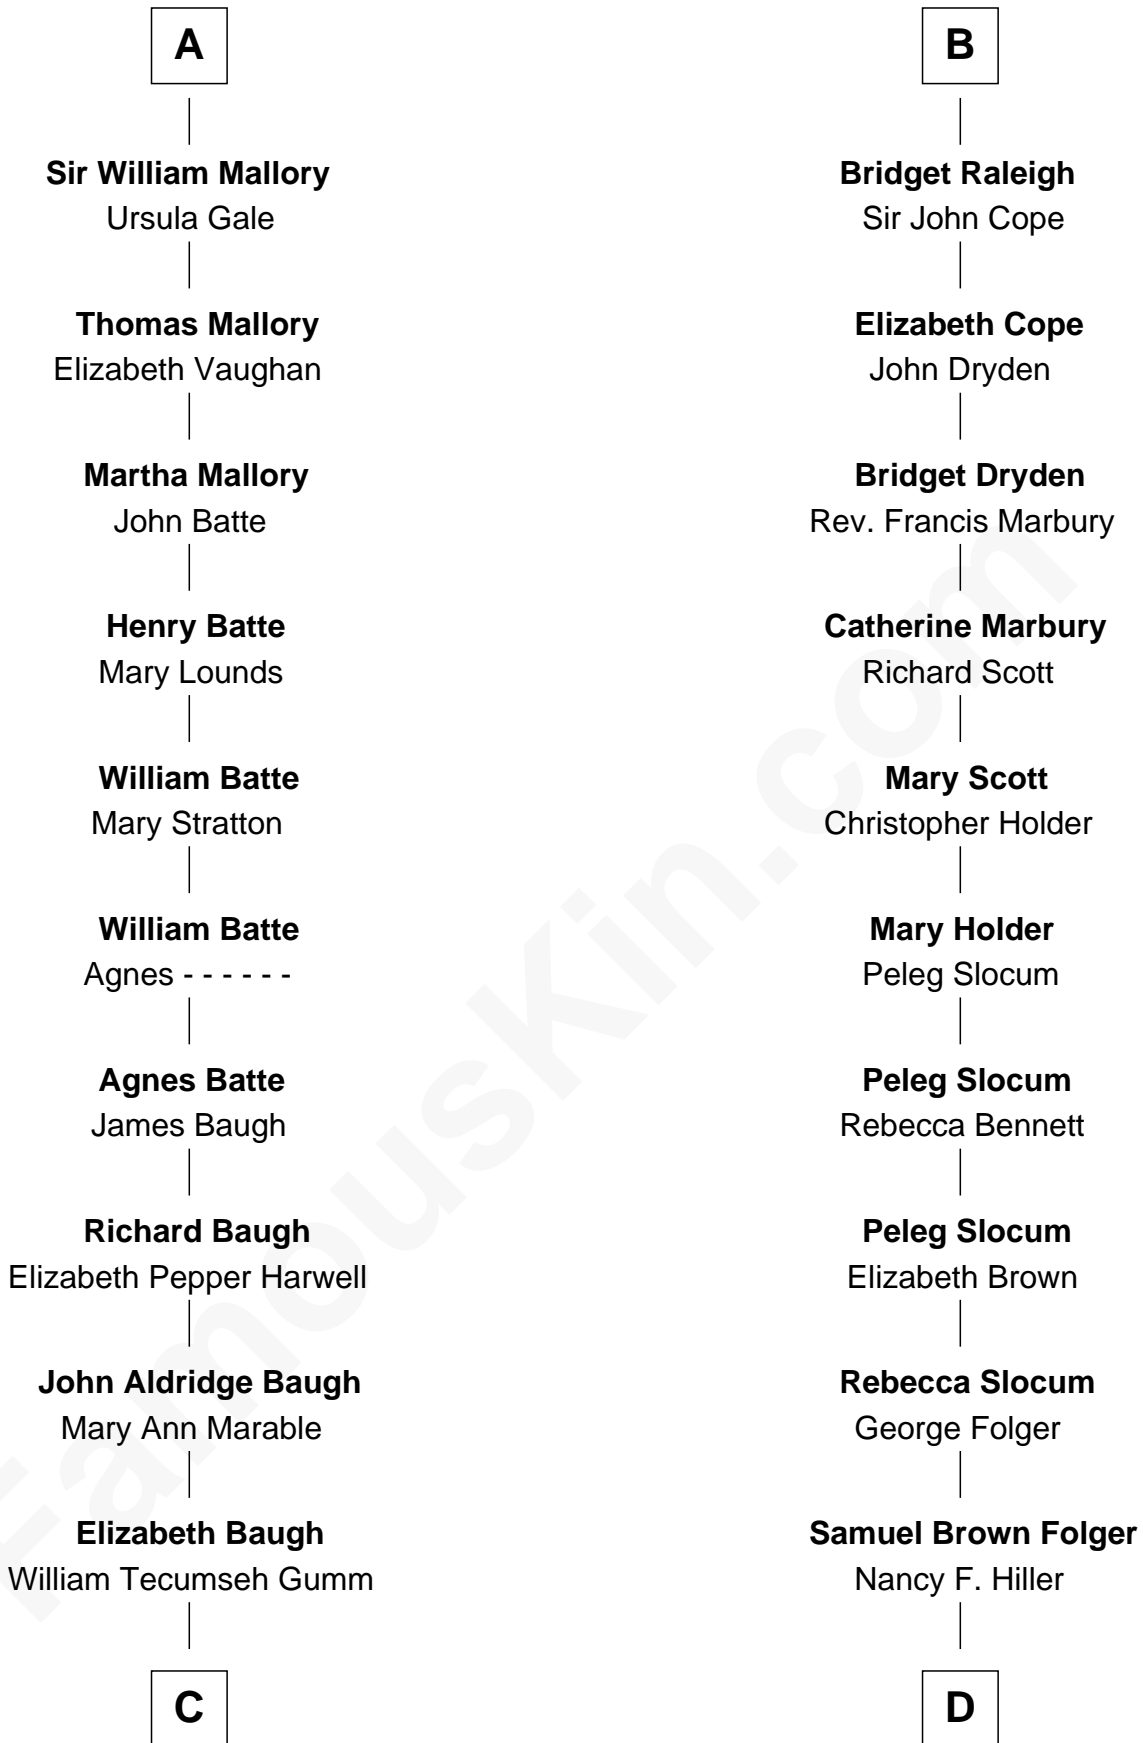

FamousKin.com Relationship Chart of

Judy Garland

Singer and Movie Actress

18th cousin of

Henry Clay Folger

Founder of Folger Shakespeare Library and Chairman of Standard Oil

Edmund Fitzalan

Alice de Warenne

C

Francis Avent Gumm

Ethel Marian Milne

Judy Garland

Singer and Movie Actress

D

Henry Clay Folger

Eliza Jane Clark