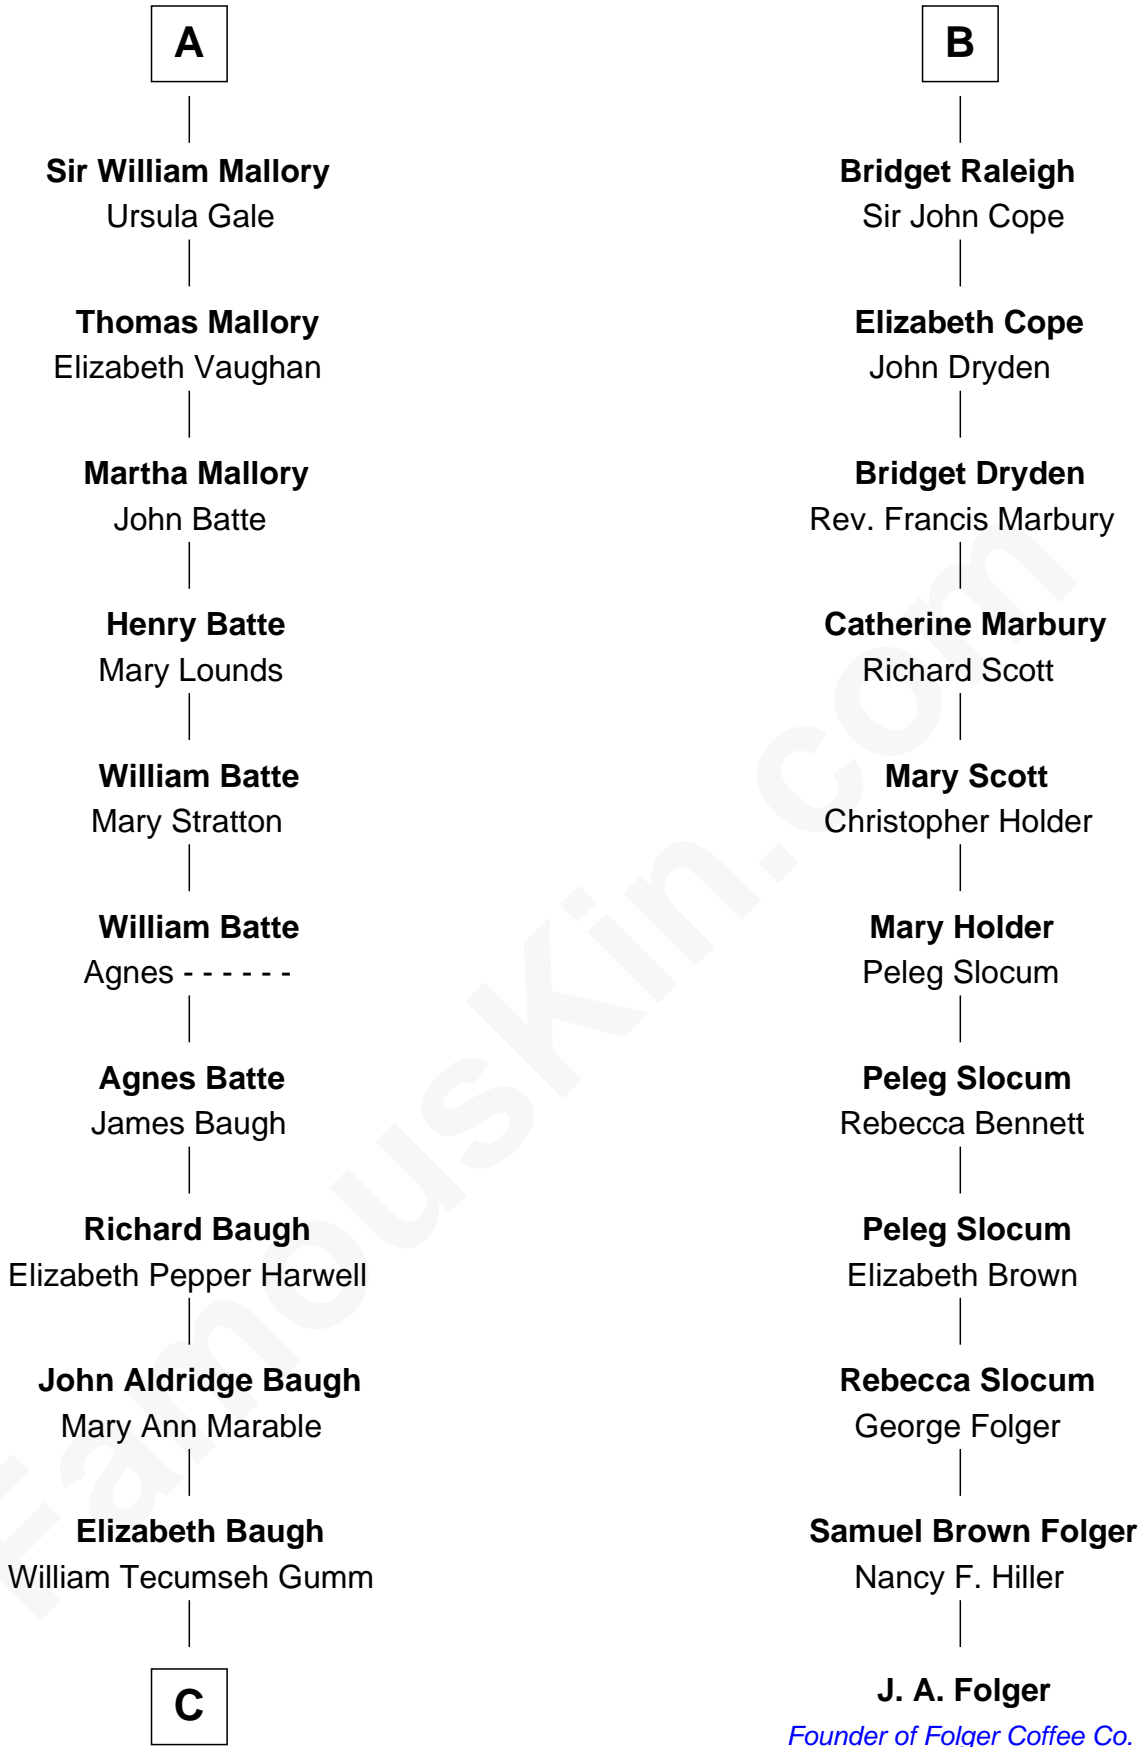

# FamousKin.com Relationship Chart of

**Judy Garland**

*Singer and Movie Actress*

17th cousin 1 time removed of

**J. A. Folger**

*Founder of Folger Coffee Company*

**Edmund Fitzalan**

Alice de Warenne

**Joan Constable**

Sir William Mallory

**Sir John Mallory**

Margaret Thwaites

**Sir William Mallory**

Jane Norton

**A**

**Mary Fitzalan**

John le Strange

**Ankaret le Strange**

Sir Richard Talbot

**Mary Talbot**

Sir Thomas Greene

**Sir Thomas Greene**

Phillippa Ferrers

**Elizabeth Greene**

William Raleigh

**Sir Edward Raleigh**

Margaret Verney

**Sir Edward Raleigh**

Anne Chamberlayne

**B**

**C**

Francis Avent Gumm